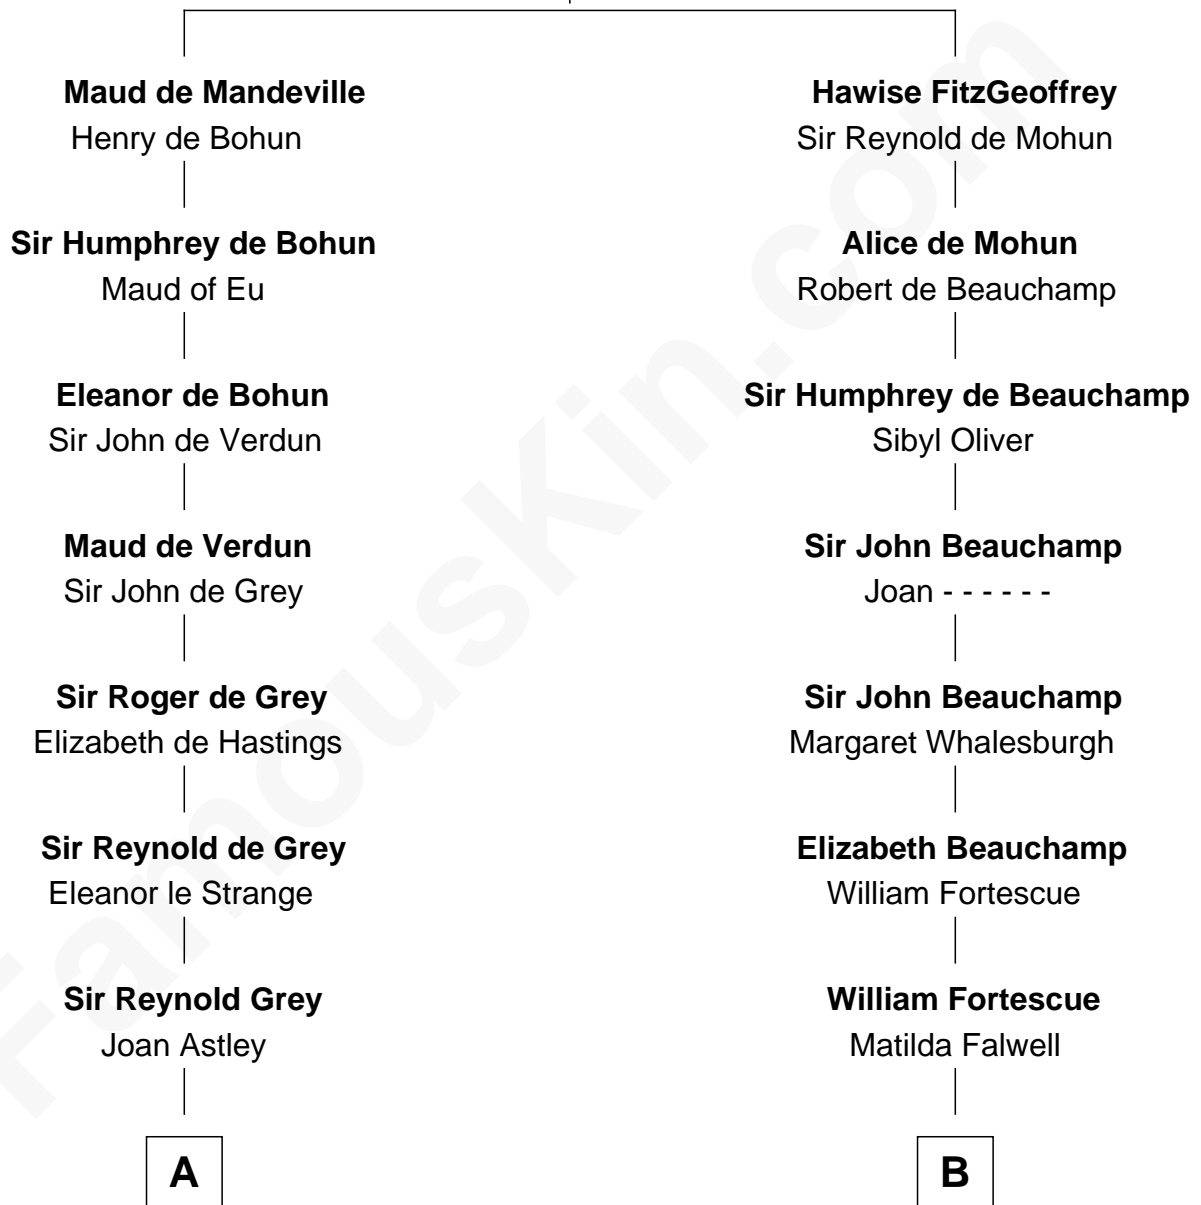

Sir Geoffrey FitzPiers

with wife
Beatrix de Say

with wife
Aveline de Clare