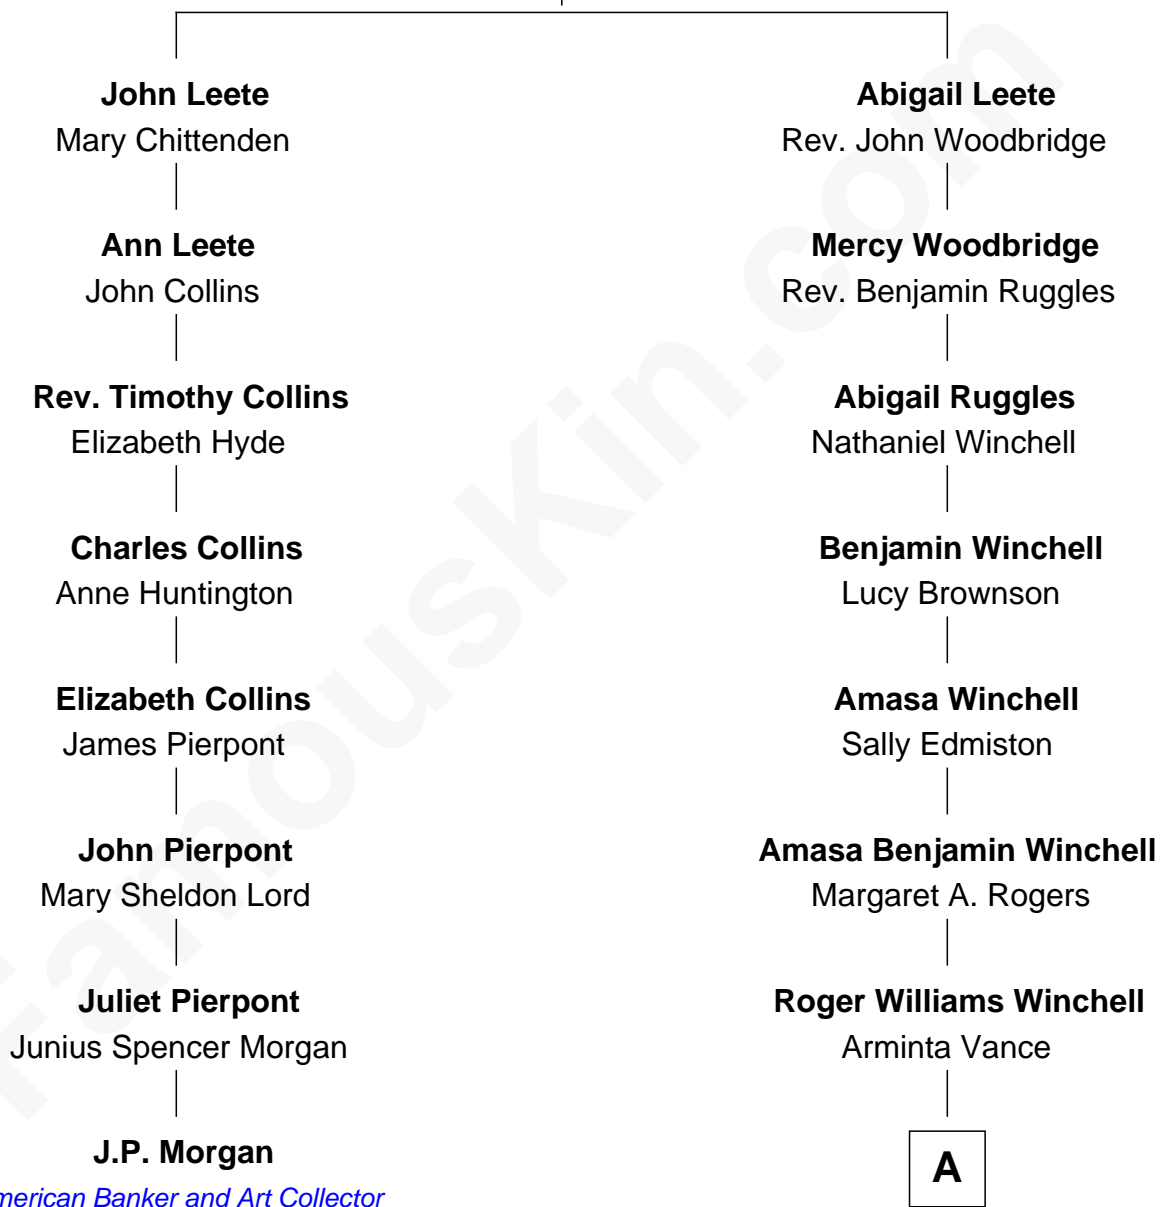

FamousKin.com Relationship Chart of

J.P. Morgan

American Banker and Art Collector

7th cousin 3 times removed of

Anna Faris

TV and Movie Actress

Gov. William Leete

Anna Payne

A

Veronica Ream Winchell

John Bathurst

Winchell Bathurst

Minnie Madie Meins

Karen Louise Bathurst

John Homan Faris

Anna Faris