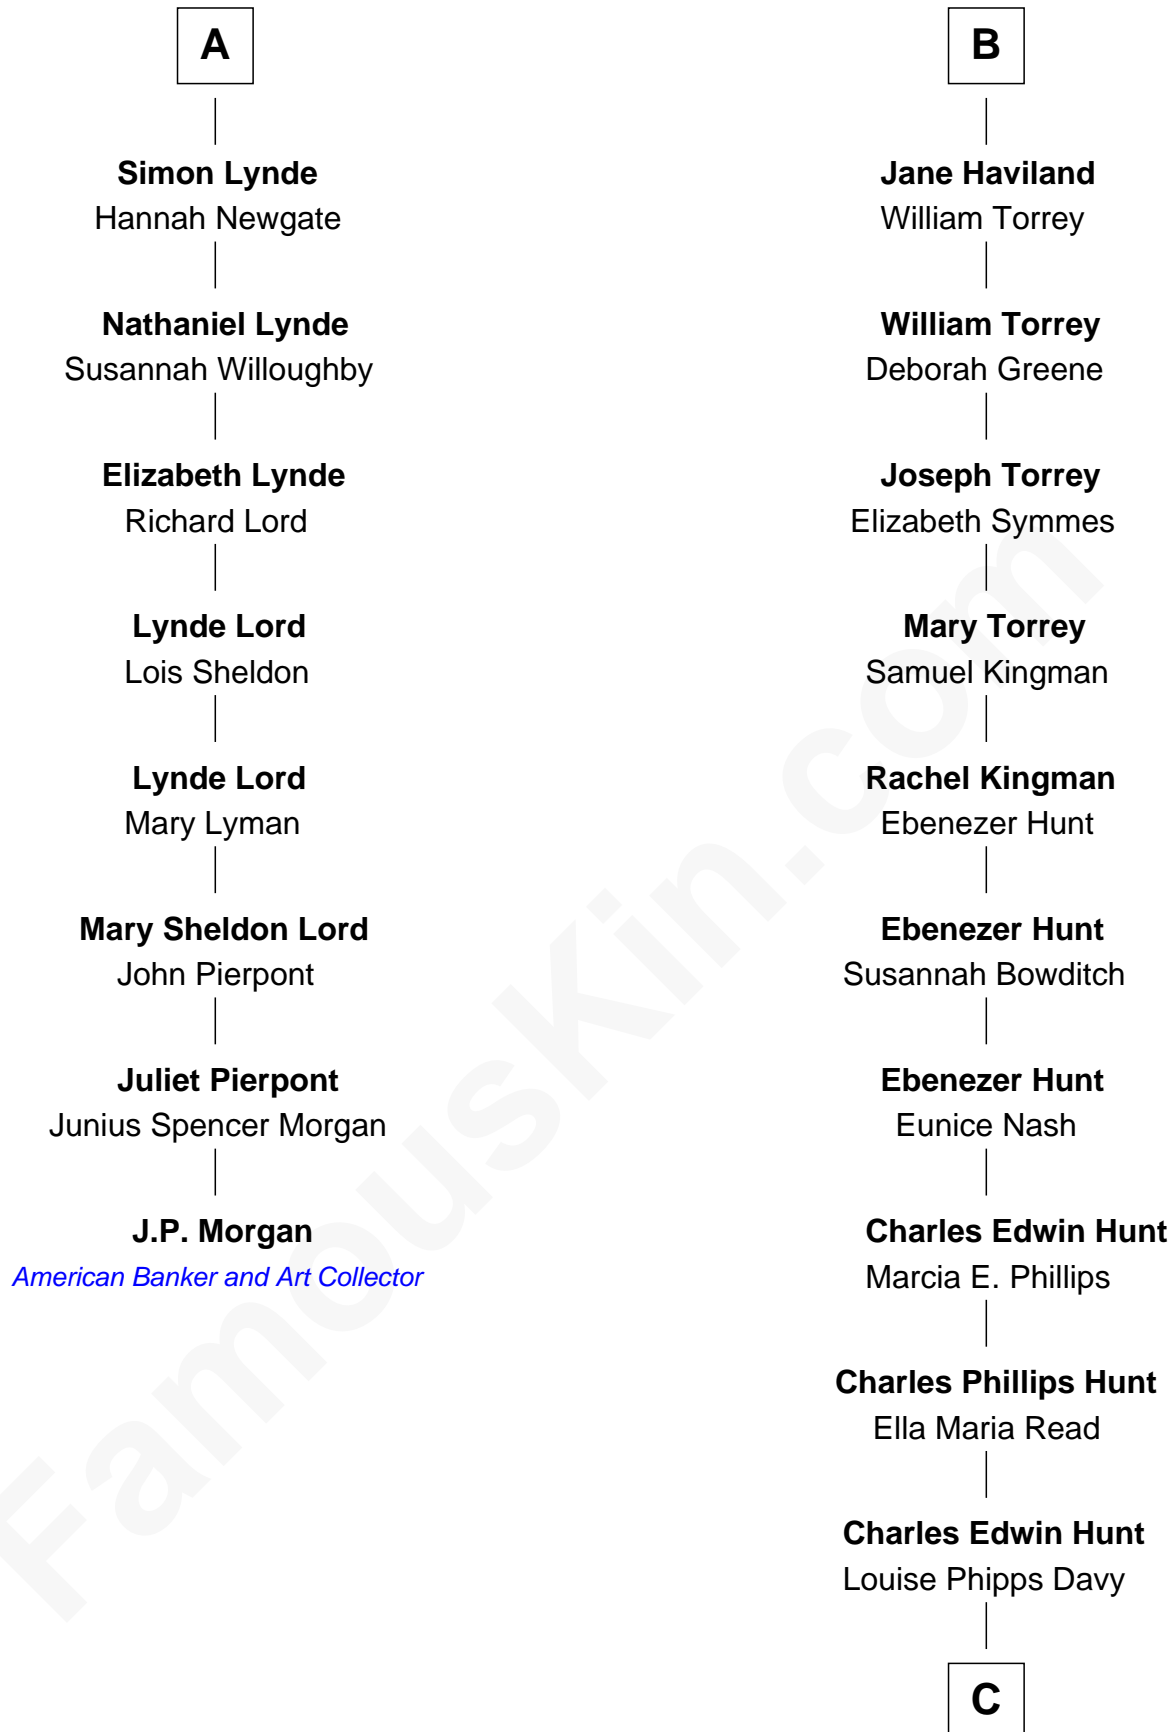

FamousKin.com Relationship Chart of

J.P. Morgan

American Banker and Art Collector

14th cousin 4 times removed of

Linda Hunt

TV and Movie Actress

Sir Reynold Grey

*with wife
Joan Astley*

Katherine Percy

Thomas Grey

Bennett Launcelyn

Anne Grey

Sir John Grey

Probable

Reginald Grey

Elizabeth Isaac

Tacy Grey

John Guise

Anne Grey

Simon Digby

William Guise

Mary Rotsey

Everard Digby

Katherine Stockbridge

John Guise

Jane Pauncefoot

Elizabeth Digby

Enoch Lynde

Elizabeth Guise

Robert Haviland

A

B