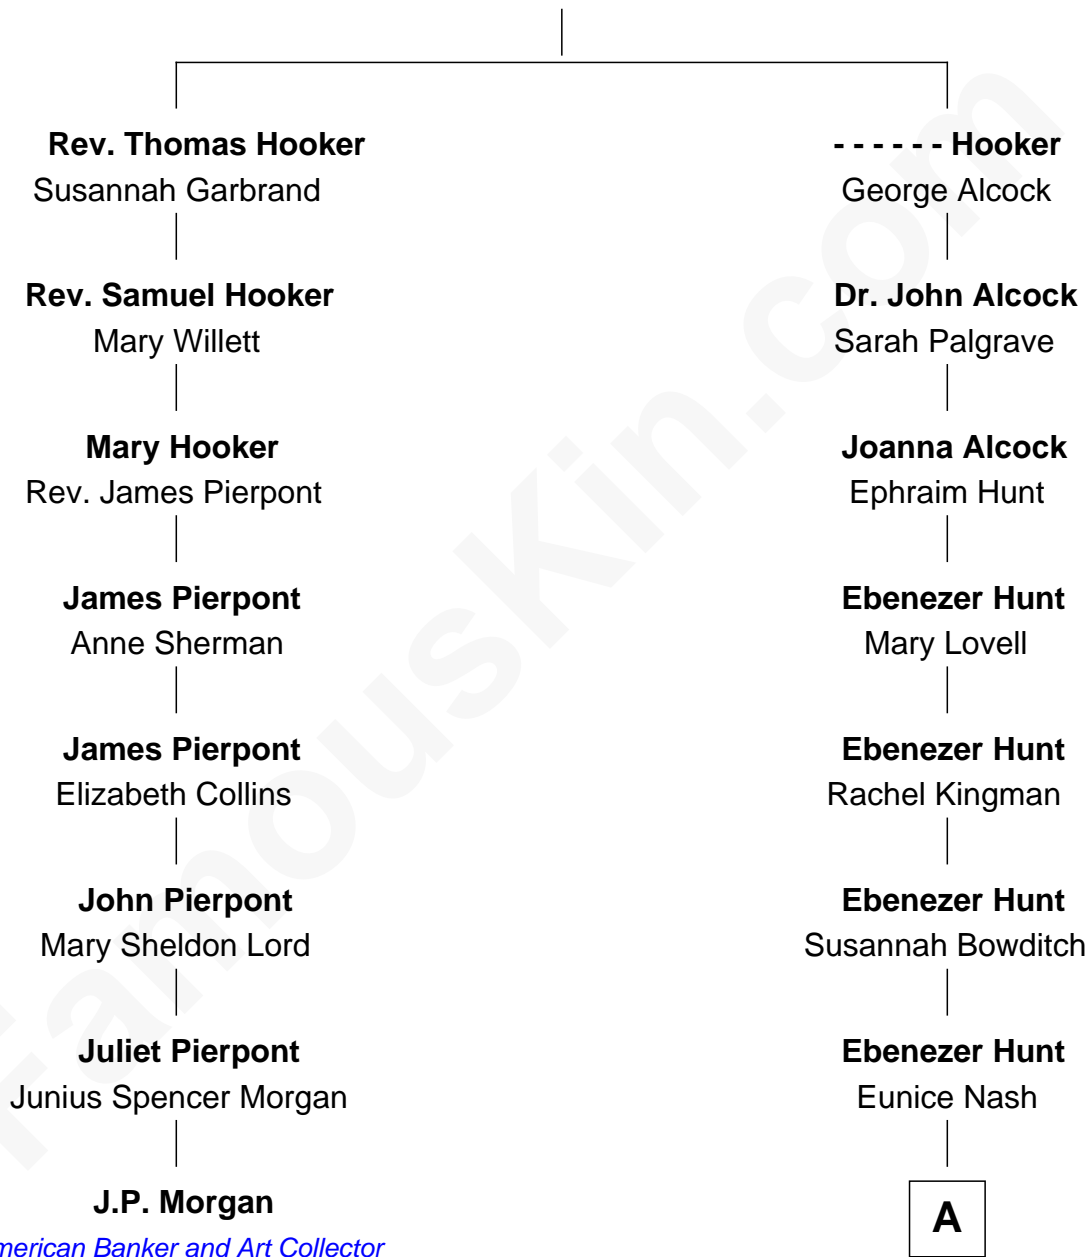

FamousKin.com Relationship Chart of

J.P. Morgan

American Banker and Art Collector

7th cousin 4 times removed of

Linda Hunt

TV and Movie Actress

Thomas Hooker

A

Charles Edwin Hunt

Marcia E. Phillips

Charles Phillips Hunt

Ella Maria Read

Charles Edwin Hunt

Louise Phipps Davy

Raymond Davy Hunt

Elsie R. Doying