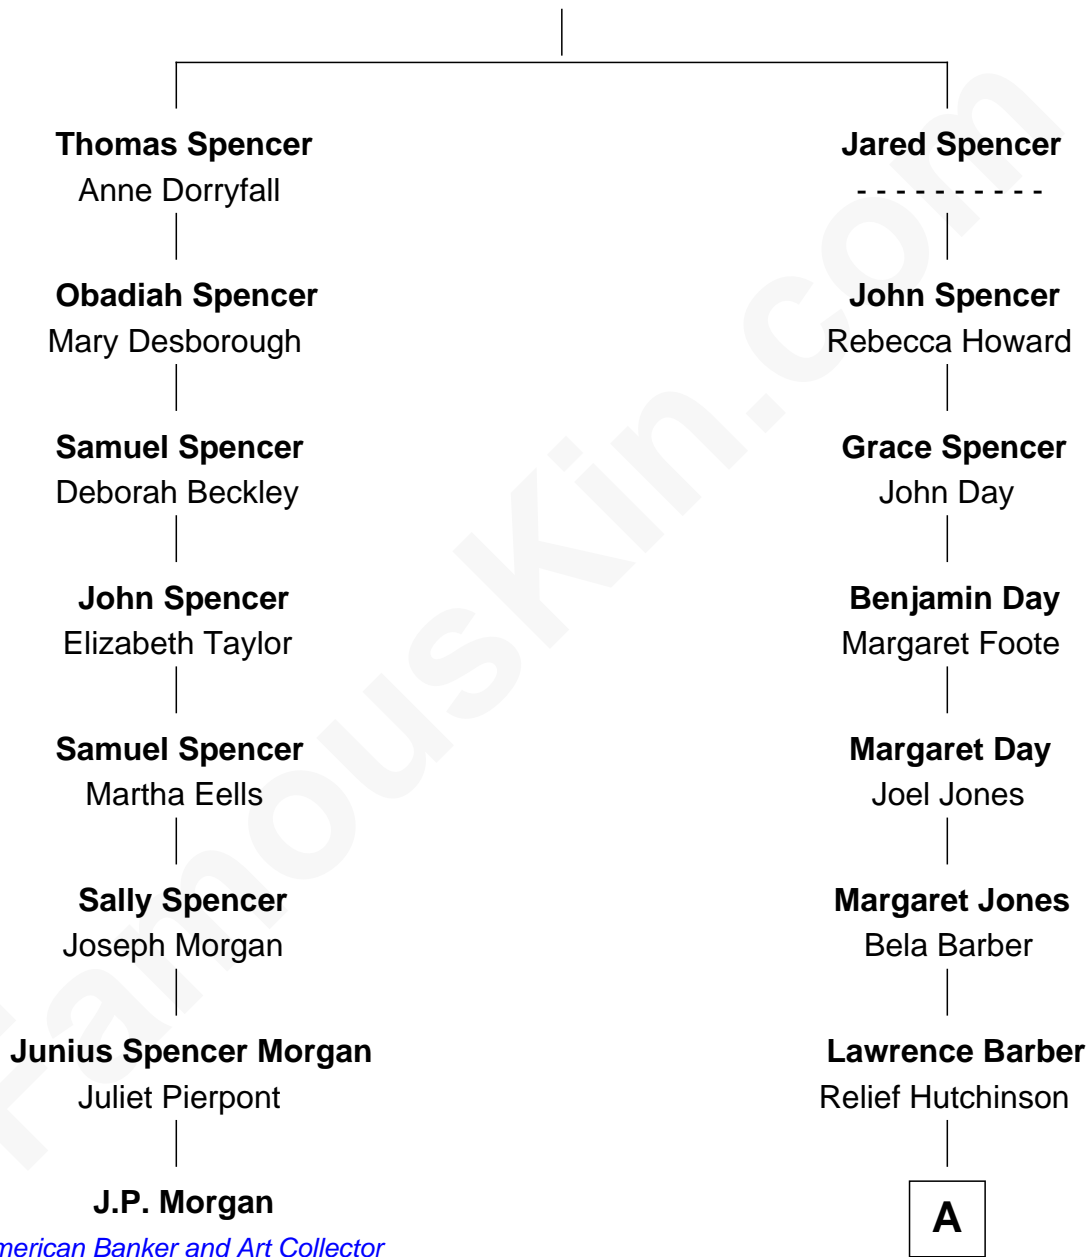

# FamousKin.com Relationship Chart of

**J.P. Morgan**

*American Banker and Art Collector*

7th cousin 3 times removed of

**Warren Buffett**

*Chairman & CEO, Berkshire Hathaway*

**Gerard Spencer**

Alice Whitbread

**A**

—  
**Ford Bela Barber**  
Susan Ann Watson

—  
**Stella Frances Barber**  
John Ammon Stahl

—  
**Leila Stahl**  
Howard Homan Buffett

—  
**Warren Buffett**  
*Chairman & CEO, Berkshire Hathaway*

FamousKin.com