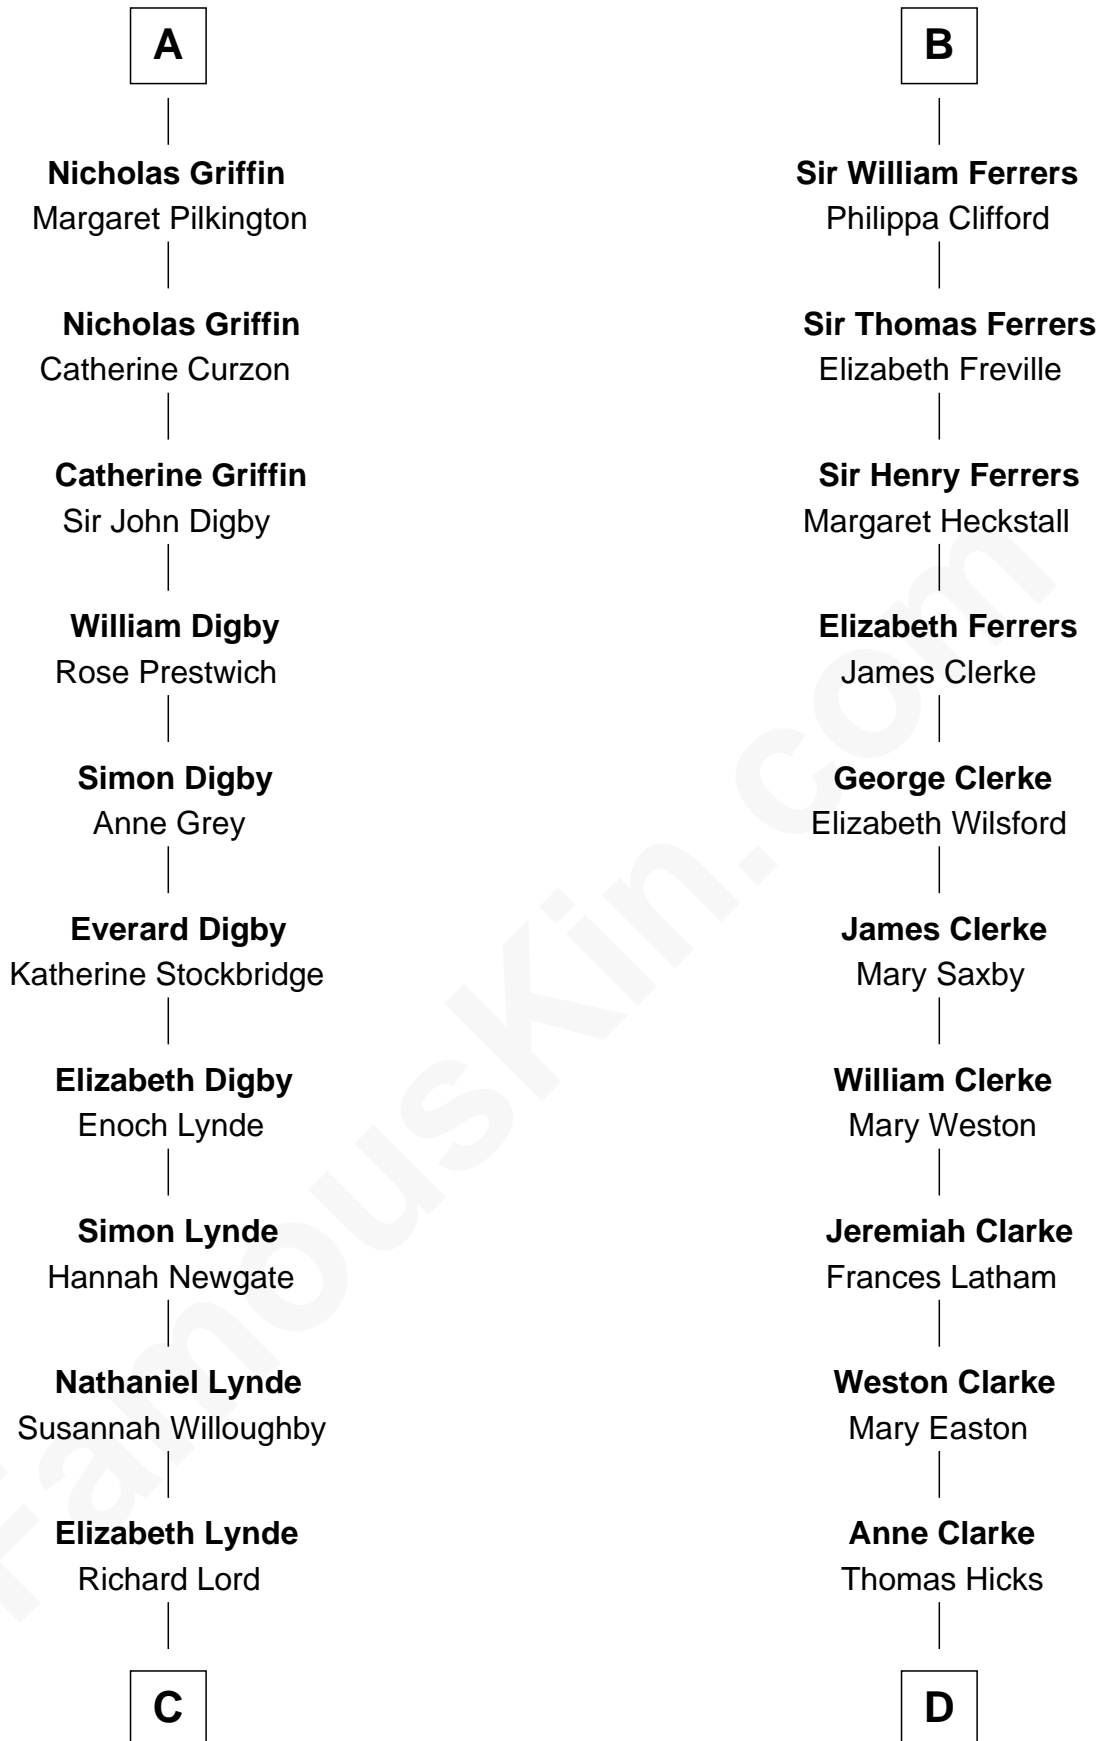

FamousKin.com Relationship Chart of

J.P. Morgan

American Banker and Art Collector

21st cousin of

Susan B. Anthony

Women's Rights Advocate

Alan of Galloway

*with wife
Margaret of Huntingdon*

Margaret de Ufford

Richard Griffin

Anna Chamberlain

Sir Henry de Ferrers

Joan de Poynings

A

B

C