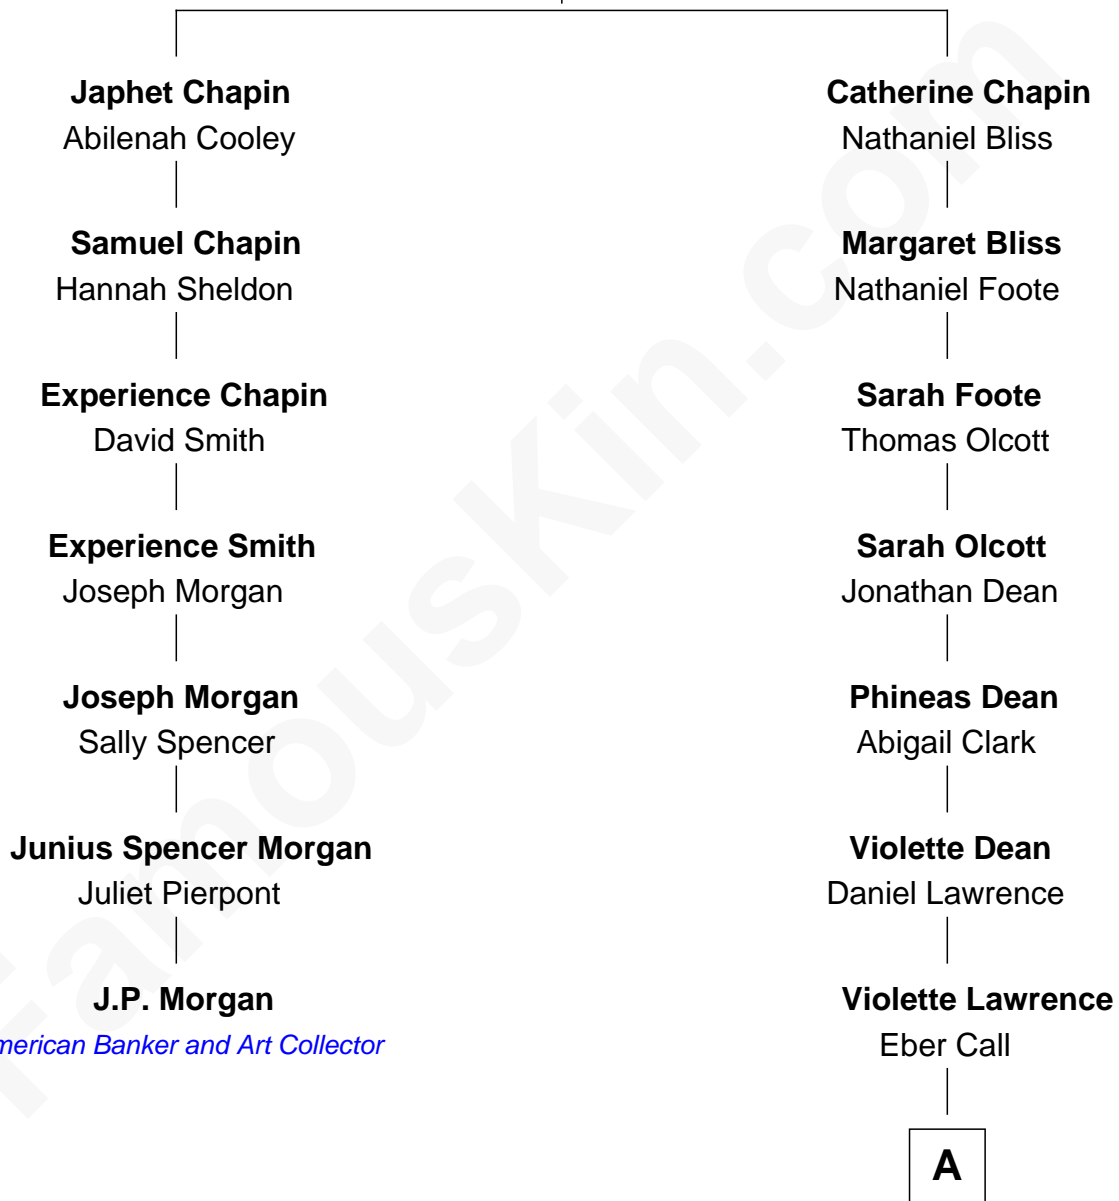

# FamousKin.com Relationship Chart of

**J.P. Morgan**

*American Banker and Art Collector*

6th cousin 3 times removed of

**Walt Disney**

*Co-Founder of The Walt Disney Company*

**Samuel Chapin**

Cicely Penney

**A**

—  
**Charles Call**  
Henrietta Gross

—  
**Flora Call**  
Elias Charles Disney

—  
**Walt Disney**  
*Co-Founder of The Walt Disney Co.*

FamousKin.com