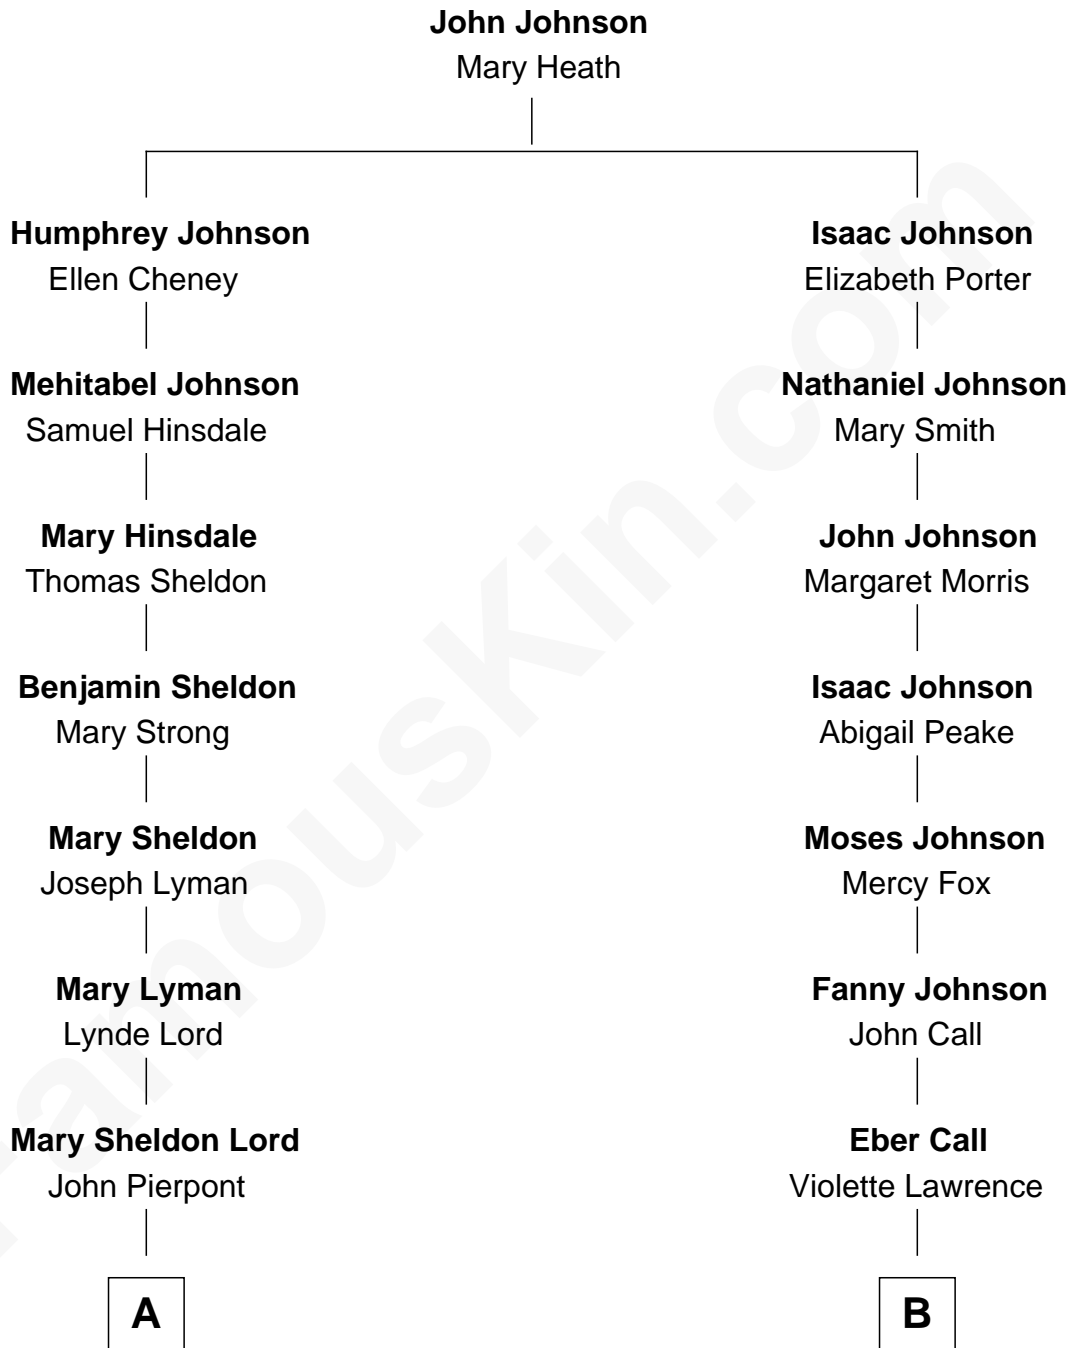

FamousKin.com Relationship Chart of

J.P. Morgan

American Banker and Art Collector

8th cousin 1 time removed of

Walt Disney

Co-Founder of The Walt Disney Company

A

Juliet Pierpont
Junius Spencer Morgan