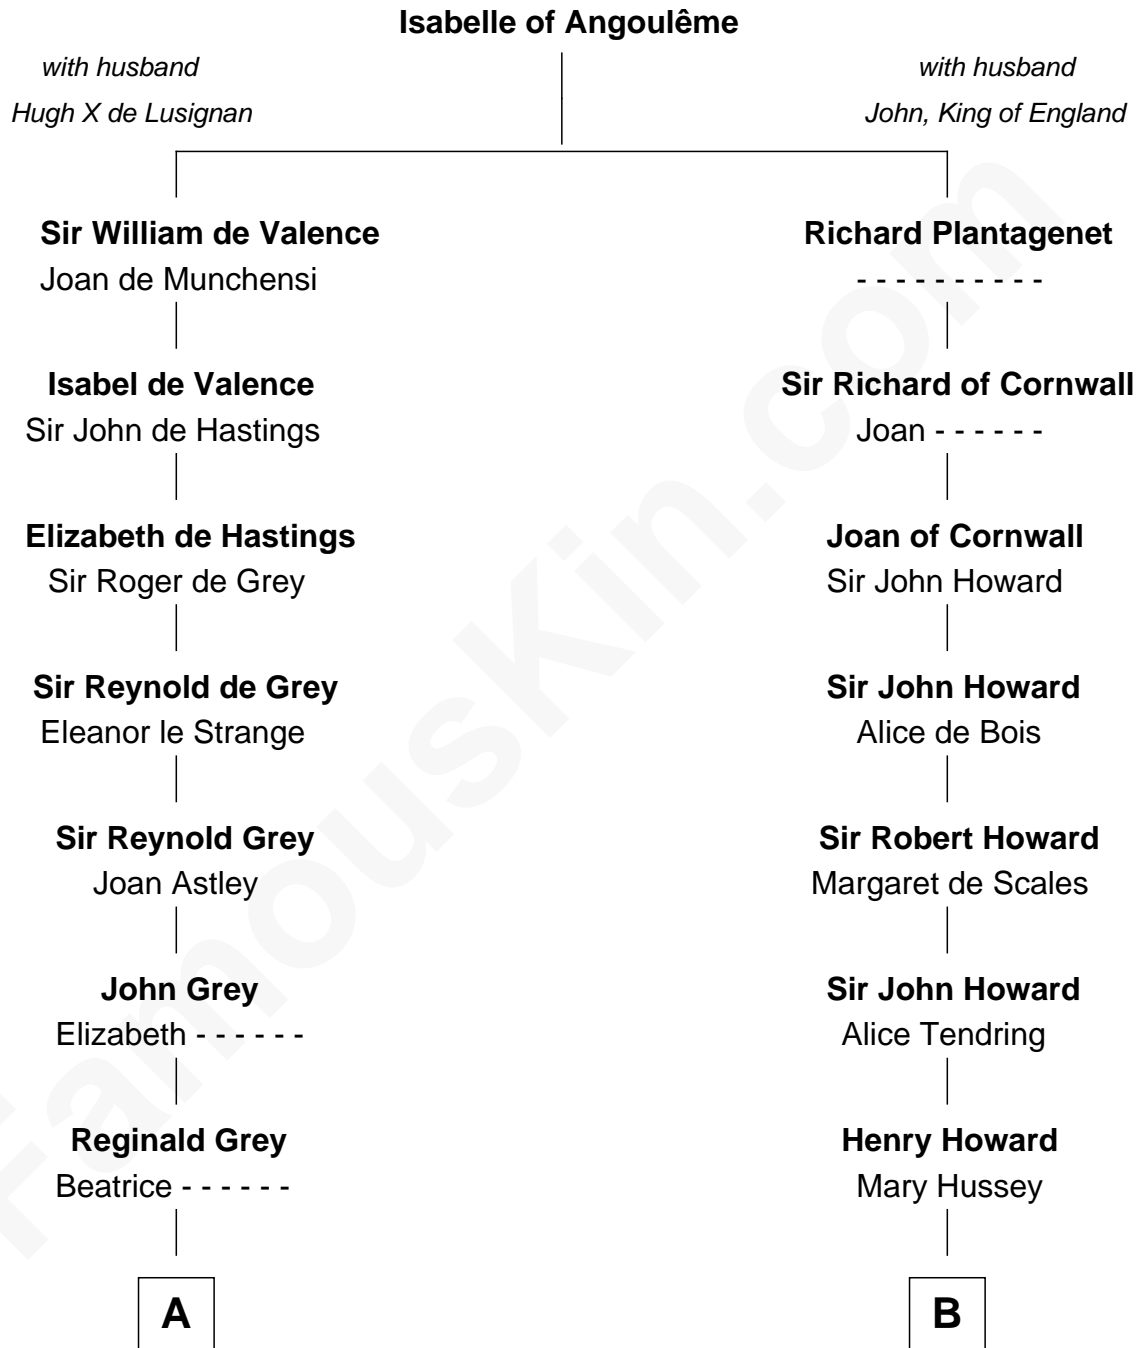

FamousKin.com

Relationship Chart of

J.P. Morgan

American Banker and Art Collector

14th cousin 5 times removed of

Rev. George Burroughs

Executed for Witchcraft, Salem 1692

C

—
Mary Sheldon Lord

John Pierpont

—
Juliet Pierpont

Junius Spencer Morgan

—
J.P. Morgan

American Banker and Art Collector

FamousKin.com