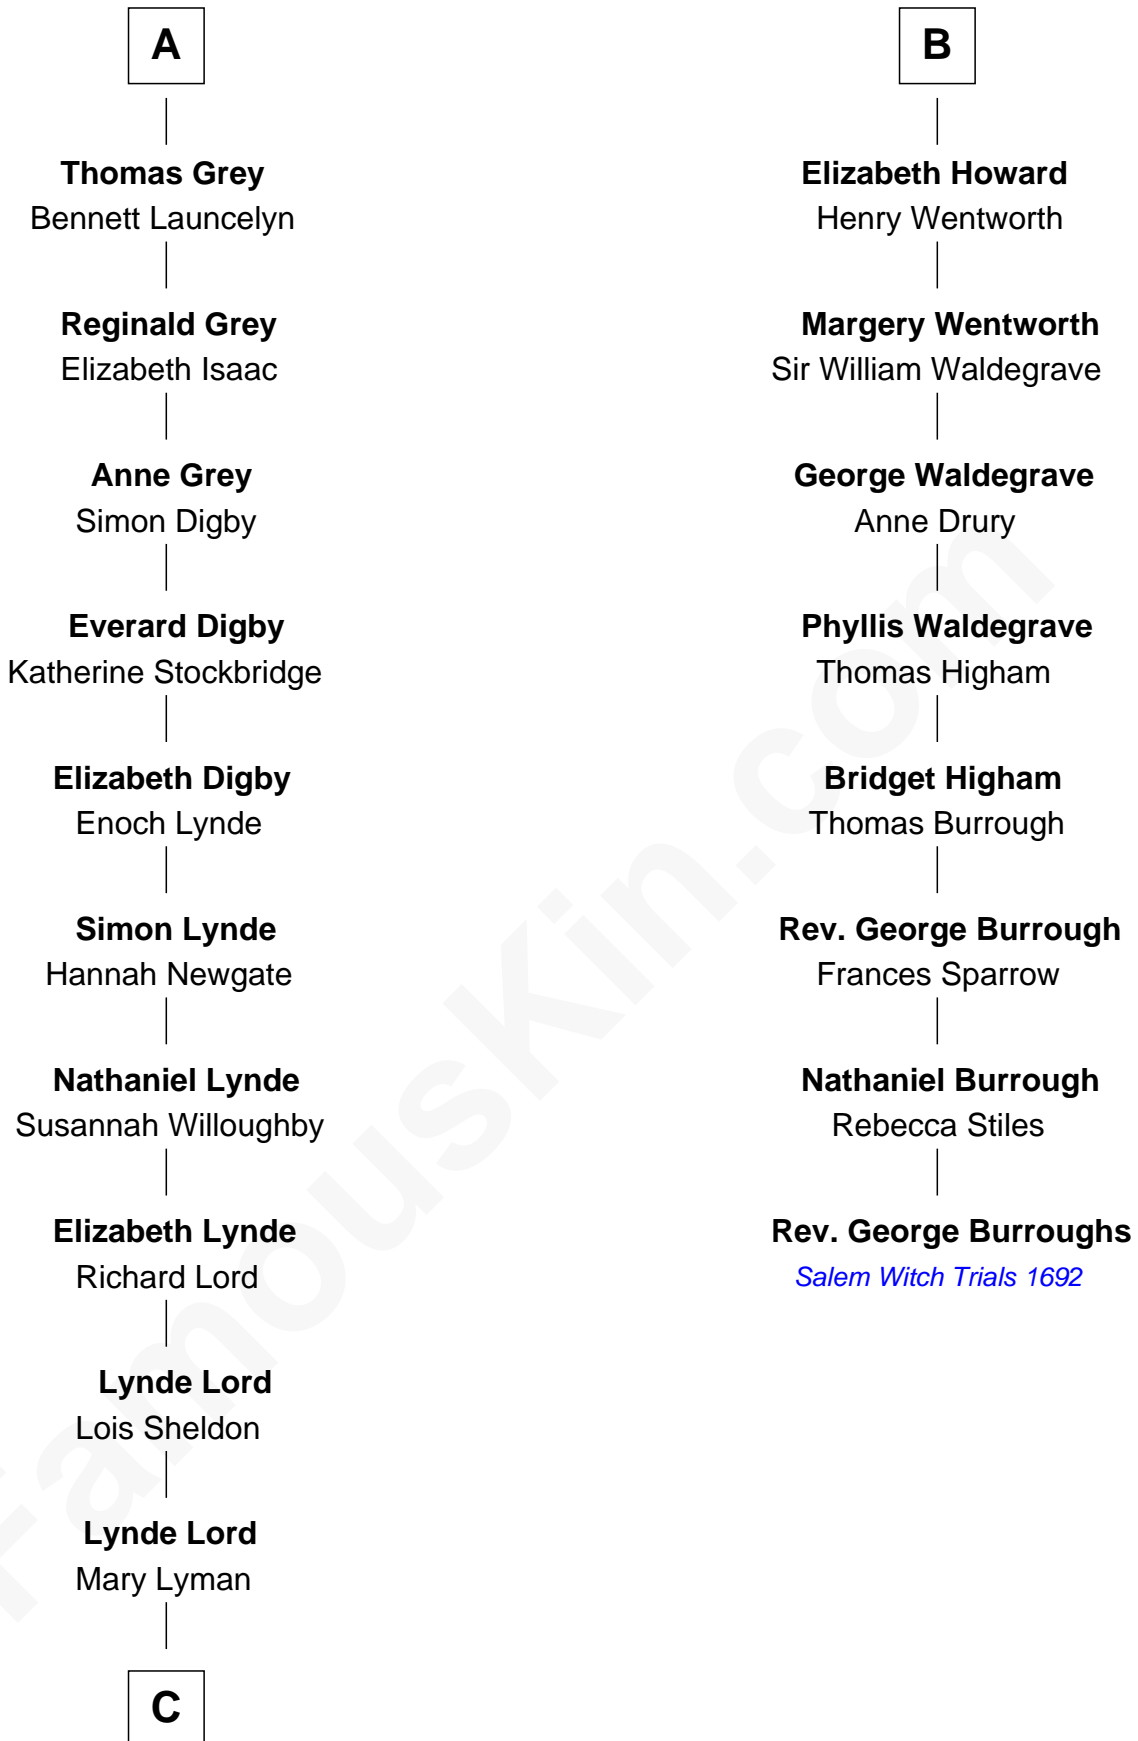

FamousKin.com

Relationship Chart of

J.P. Morgan

American Banker and Art Collector

14th cousin 5 times removed of

Rev. George Burroughs

Executed for Witchcraft, Salem 1692

C

—
Mary Sheldon Lord

John Pierpont

—
Juliet Pierpont

Junius Spencer Morgan

—
J.P. Morgan

American Banker and Art Collector

FamousKin.com