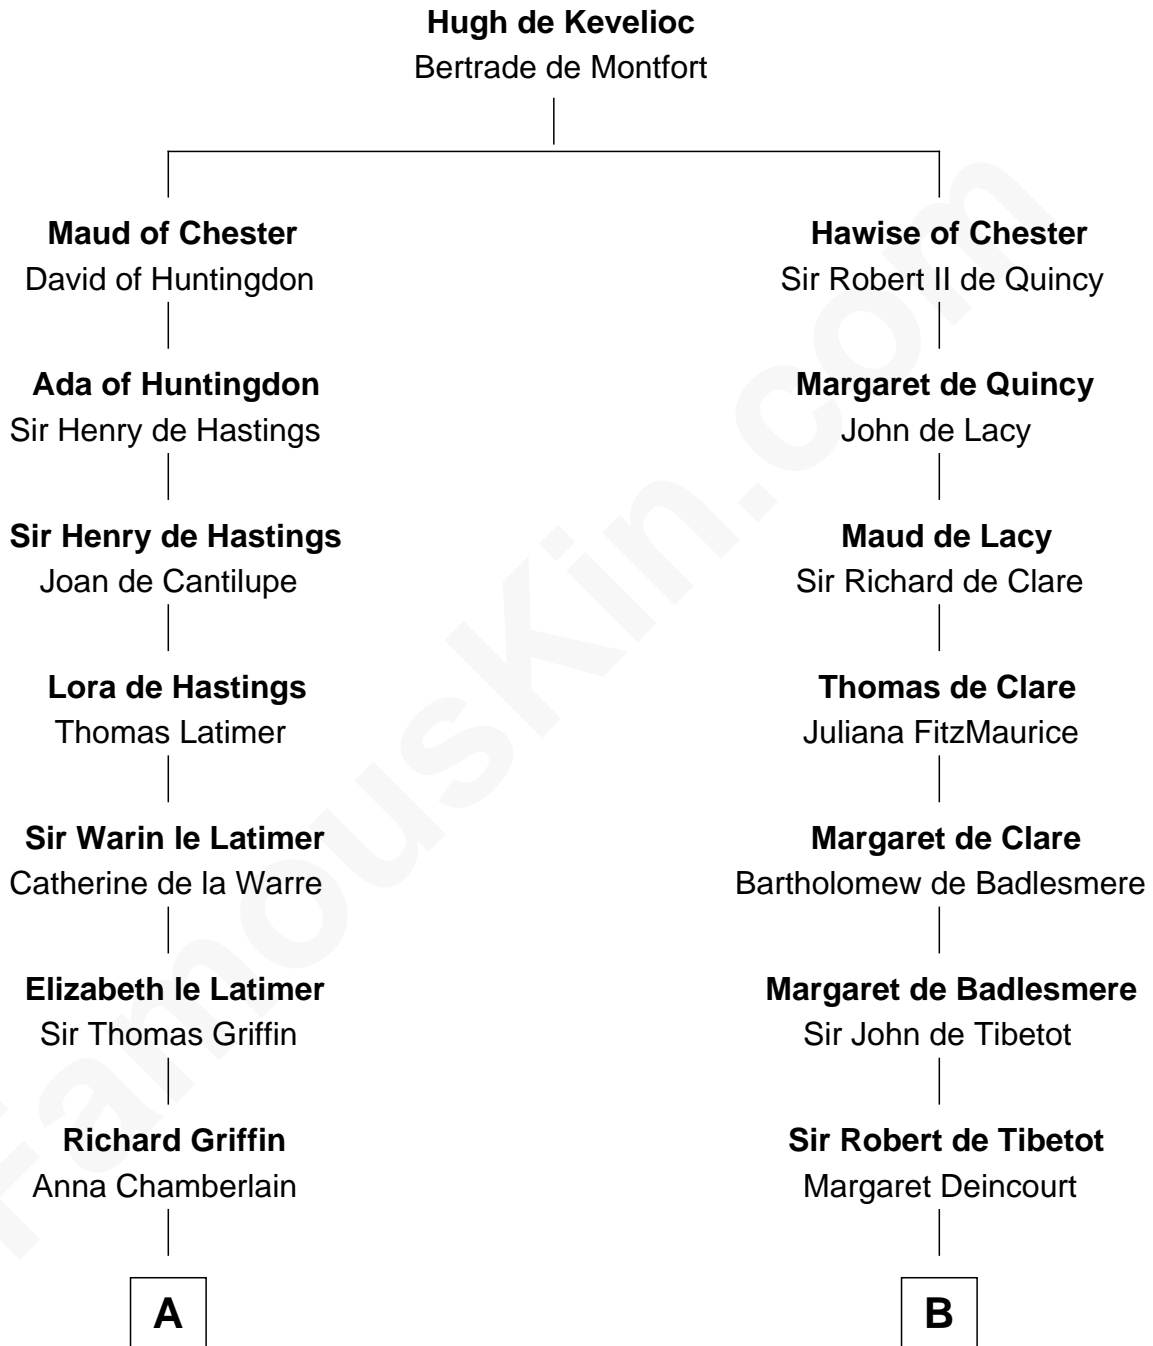

FamousKin.com

Relationship Chart of

J.P. Morgan

American Banker and Art Collector

16th cousin 5 times removed of

Rev. George Burroughs

Executed for Witchcraft, Salem 1692

C

—
Lynde Lord
Lois Sheldon

—
Lynde Lord
Mary Lyman

—
Mary Sheldon Lord
John Pierpont

—
Juliet Pierpont
Junius Spencer Morgan

—
J.P. Morgan
American Banker and Art Collector

FamousKin.com