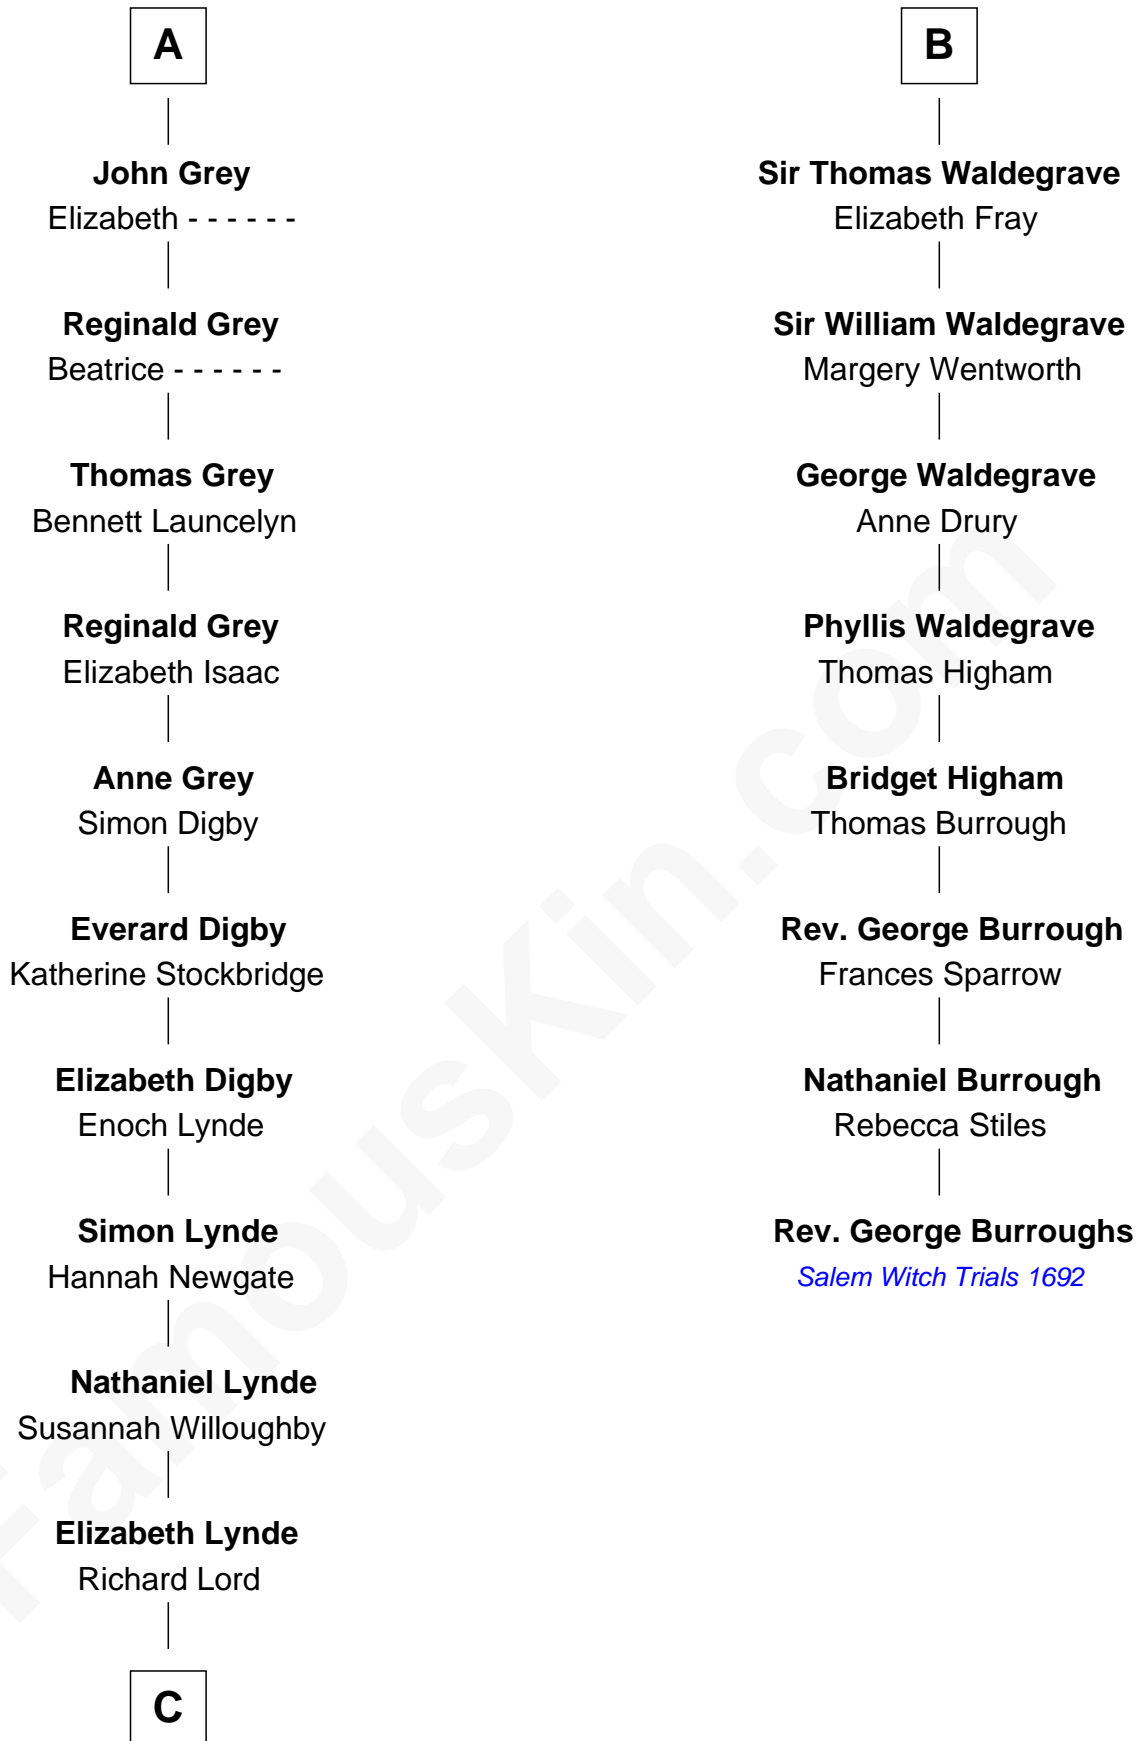

FamousKin.com

Relationship Chart of

J.P. Morgan

American Banker and Art Collector

14th cousin 7 times removed of

Rev. George Burroughs

Executed for Witchcraft, Salem 1692

Sir William Longespee

Ela of Salisbury

C

—
Lynde Lord
Lois Sheldon

—
Lynde Lord
Mary Lyman

—
Mary Sheldon Lord
John Pierpont

—
Juliet Pierpont
Junius Spencer Morgan

—
J.P. Morgan
American Banker and Art Collector

FamousKin.com