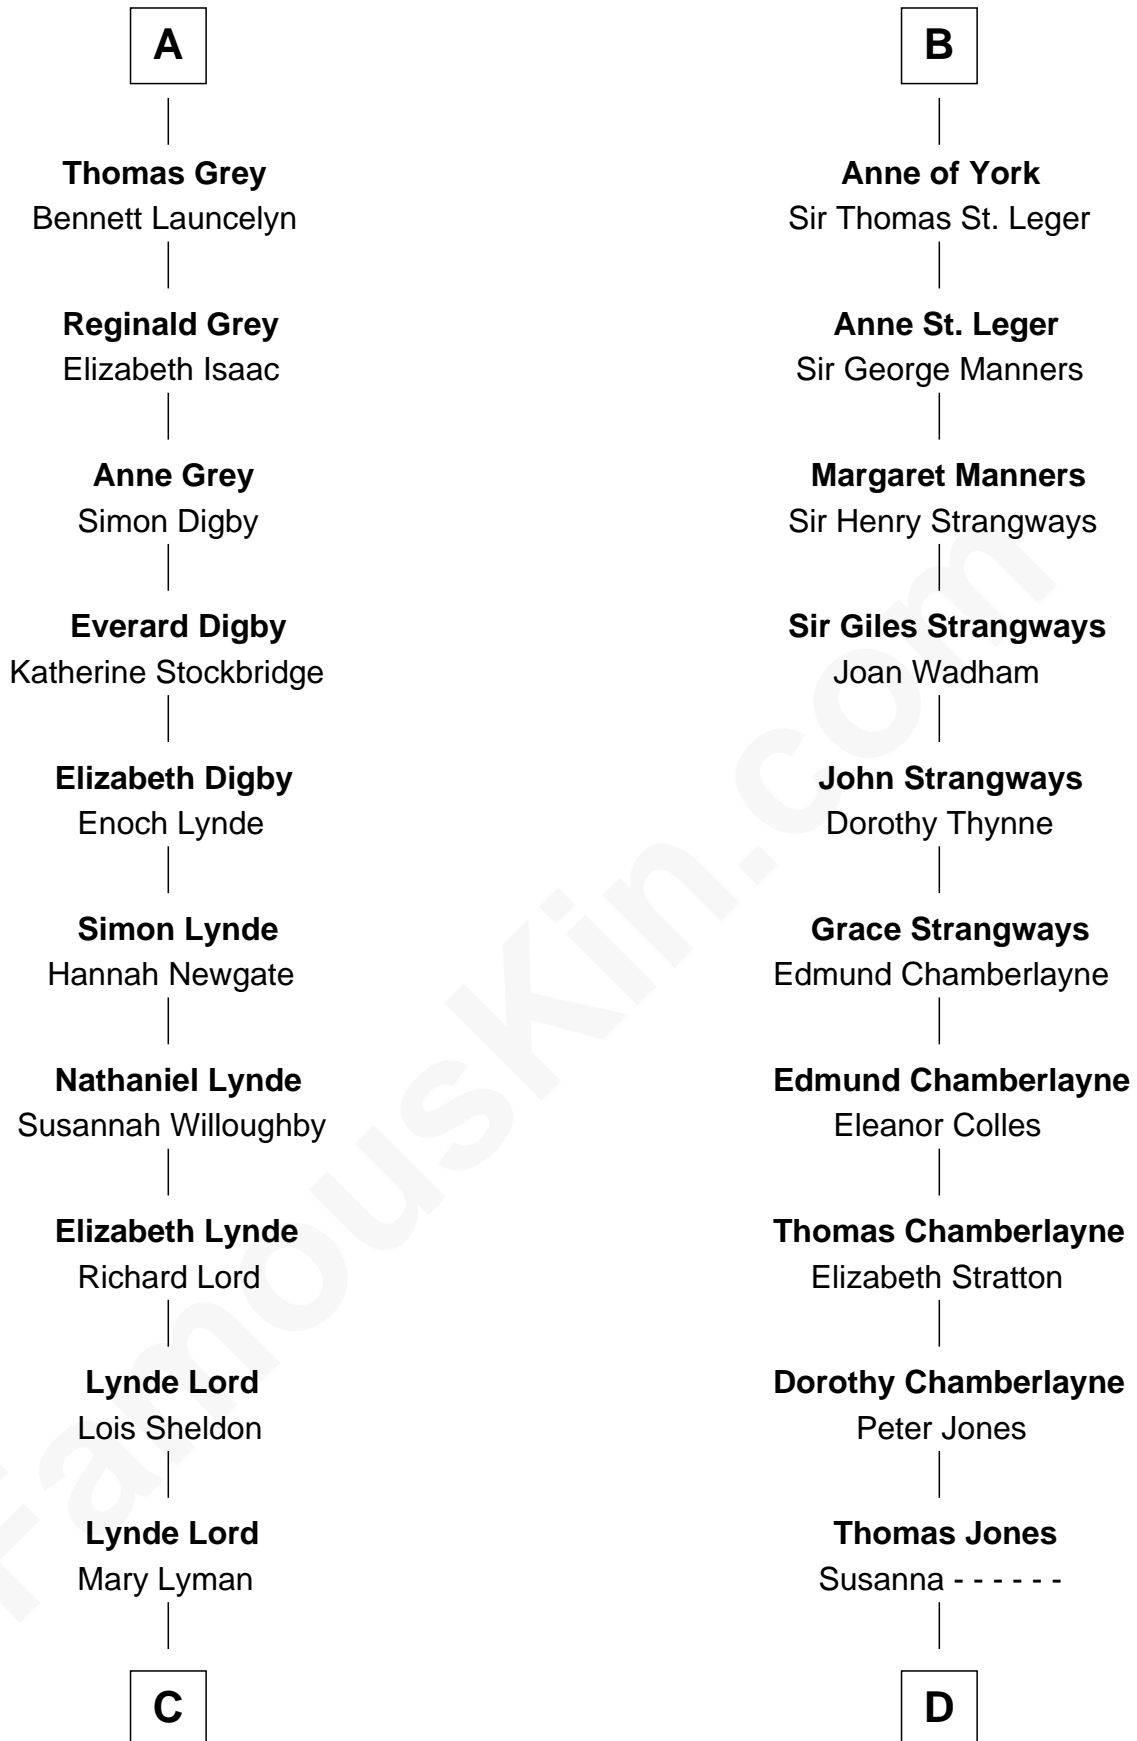

FamousKin.com Relationship Chart of

J.P. Morgan

American Banker and Art Collector

18th cousin 1 time removed of

James C. Jones

10th Governor of Tennessee

C

Mary Sheldon Lord

James C. Jones

10th Governor of Tennessee

FamousKin.com