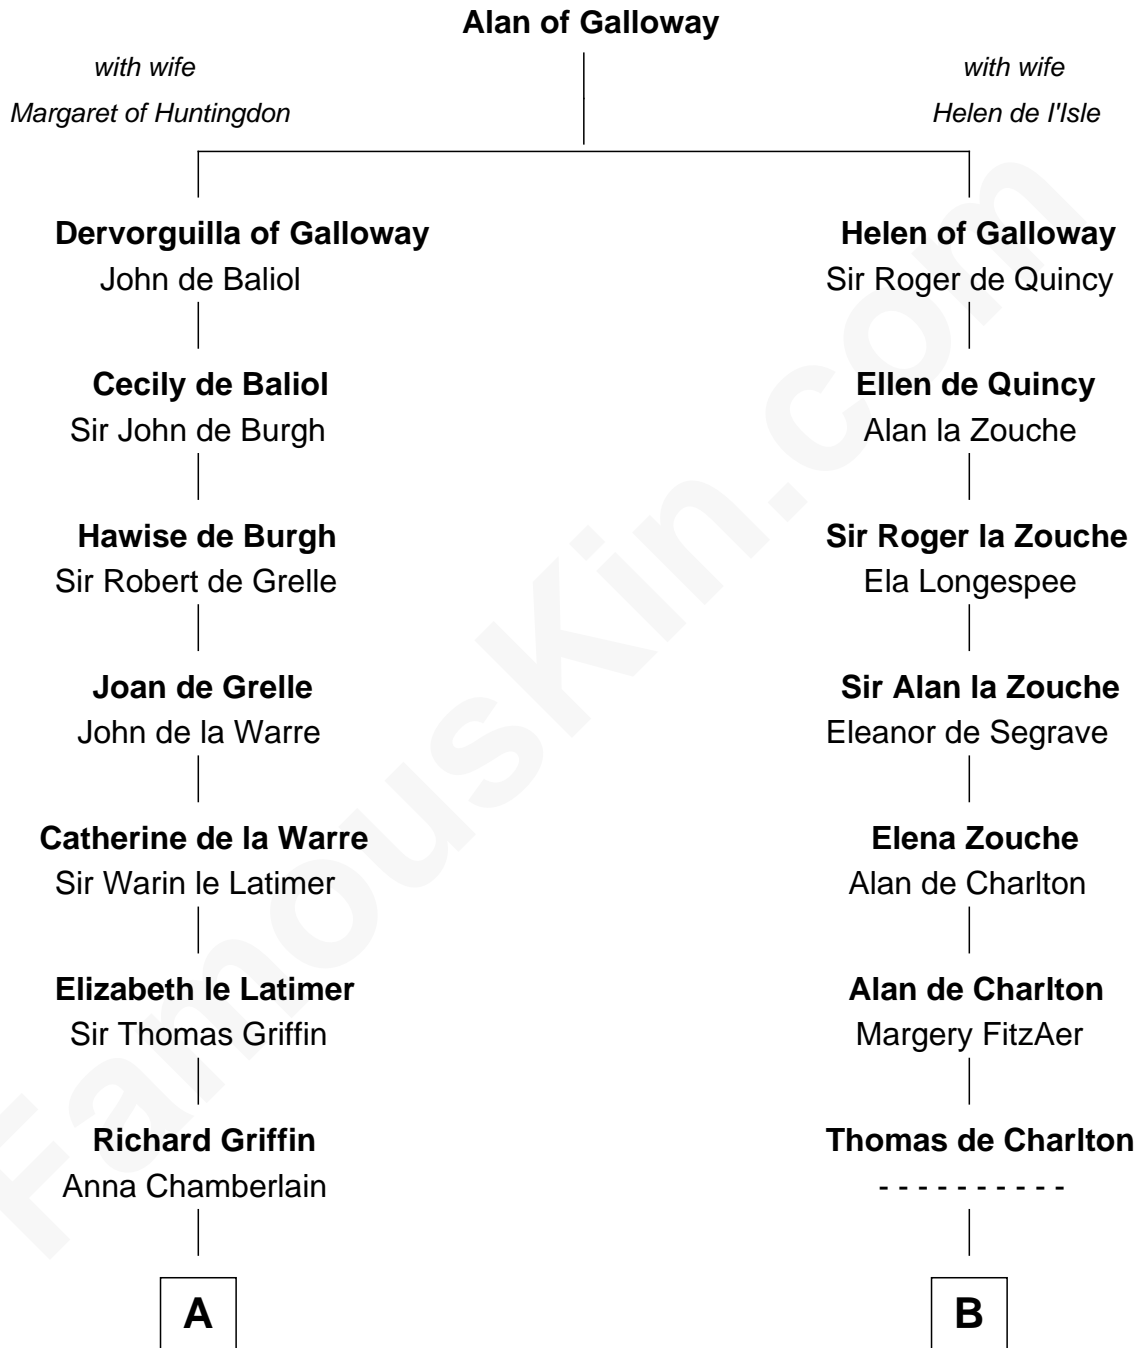

# FamousKin.com Relationship Chart of

**J.P. Morgan**

*American Banker and Art Collector*

21st cousin of

**John Davis**

*14th and 17th Governor of Massachusetts*

**C**

**Lynde Lord**  
Lois Sheldon

**Lynde Lord**  
Mary Lyman

**Mary Sheldon Lord**  
John Pierpont

**Juliet Pierpont**  
Junius Spencer Morgan

**J.P. Morgan**

*American Banker and Art Collector*

**D**

**Martha Wright**  
Israel Heald

**Dorothy Heald**  
Simon Davis

**Simon Davis**  
Hannah Gates

**Isaac Davis**  
Anna Brigham

**John Davis**

*14th and 17th Governor of Massachusetts*

FamousKin.com