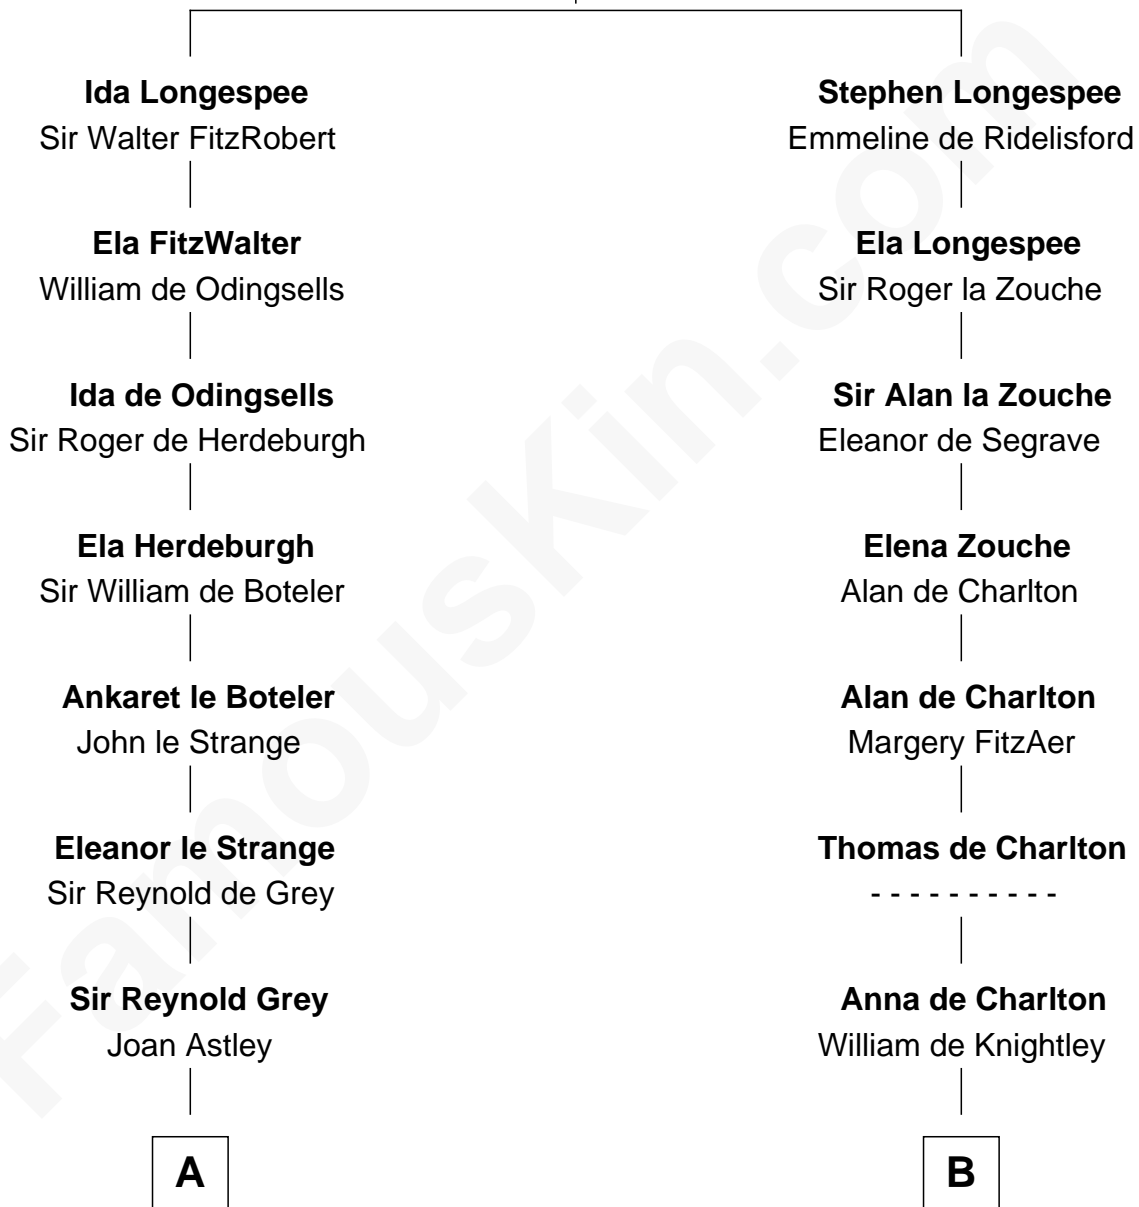

# FamousKin.com Relationship Chart of

**J.P. Morgan**

*American Banker and Art Collector*

20th cousin 1 time removed of

**John Davis**

*14th and 17th Governor of Massachusetts*

**Sir William Longespee**

Ela of Salisbury

**C**

**Lynde Lord**  
Lois Sheldon

**Lynde Lord**  
Mary Lyman

**Mary Sheldon Lord**  
John Pierpont

**Juliet Pierpont**  
Junius Spencer Morgan

**J.P. Morgan**  
*American Banker and Art Collector*

**D**

**Dorothy Heald**  
Simon Davis

**Simon Davis**  
Hannah Gates

**Isaac Davis**  
Anna Brigham

**John Davis**  
*14th and 17th Governor of Massachusetts*