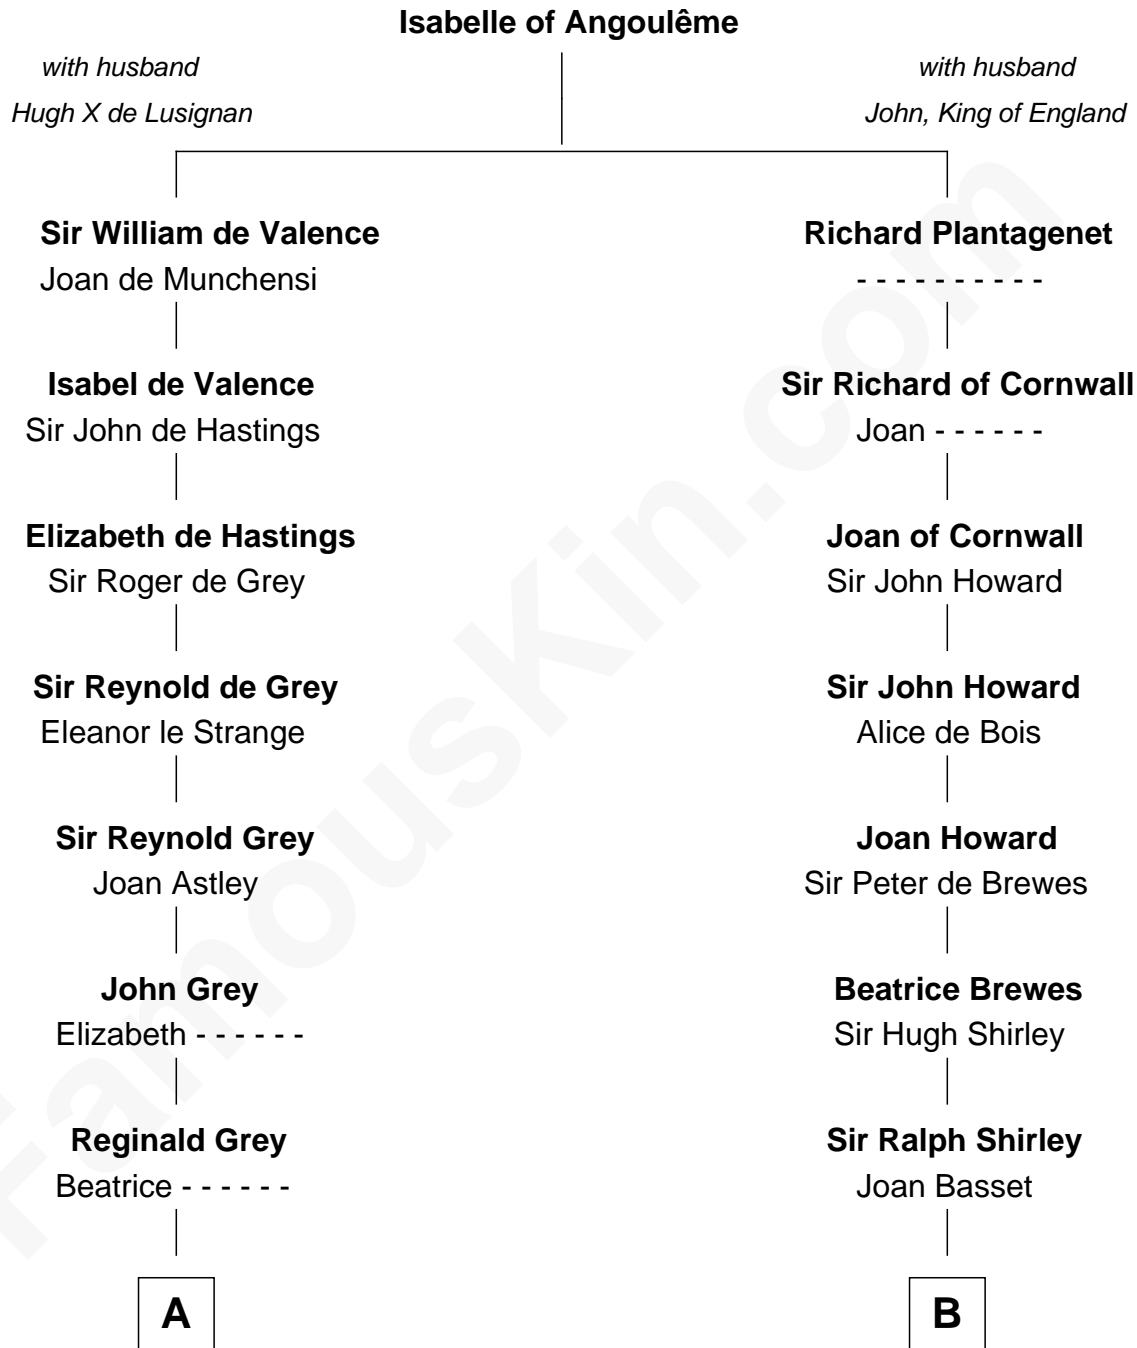

FamousKin.com

Relationship Chart of

J.P. Morgan

American Banker and Art Collector

19th cousin 2 times removed of

William Henry Moore

Co-Founder, U.S. Steel and Nabisco

C

George Beckwith

George Beckwith

Rachel Marsh

George Beckwith

Mary Bradley

Rachael Arvilla Beckwith

Nathaniel Ford Moore

William Henry Moore