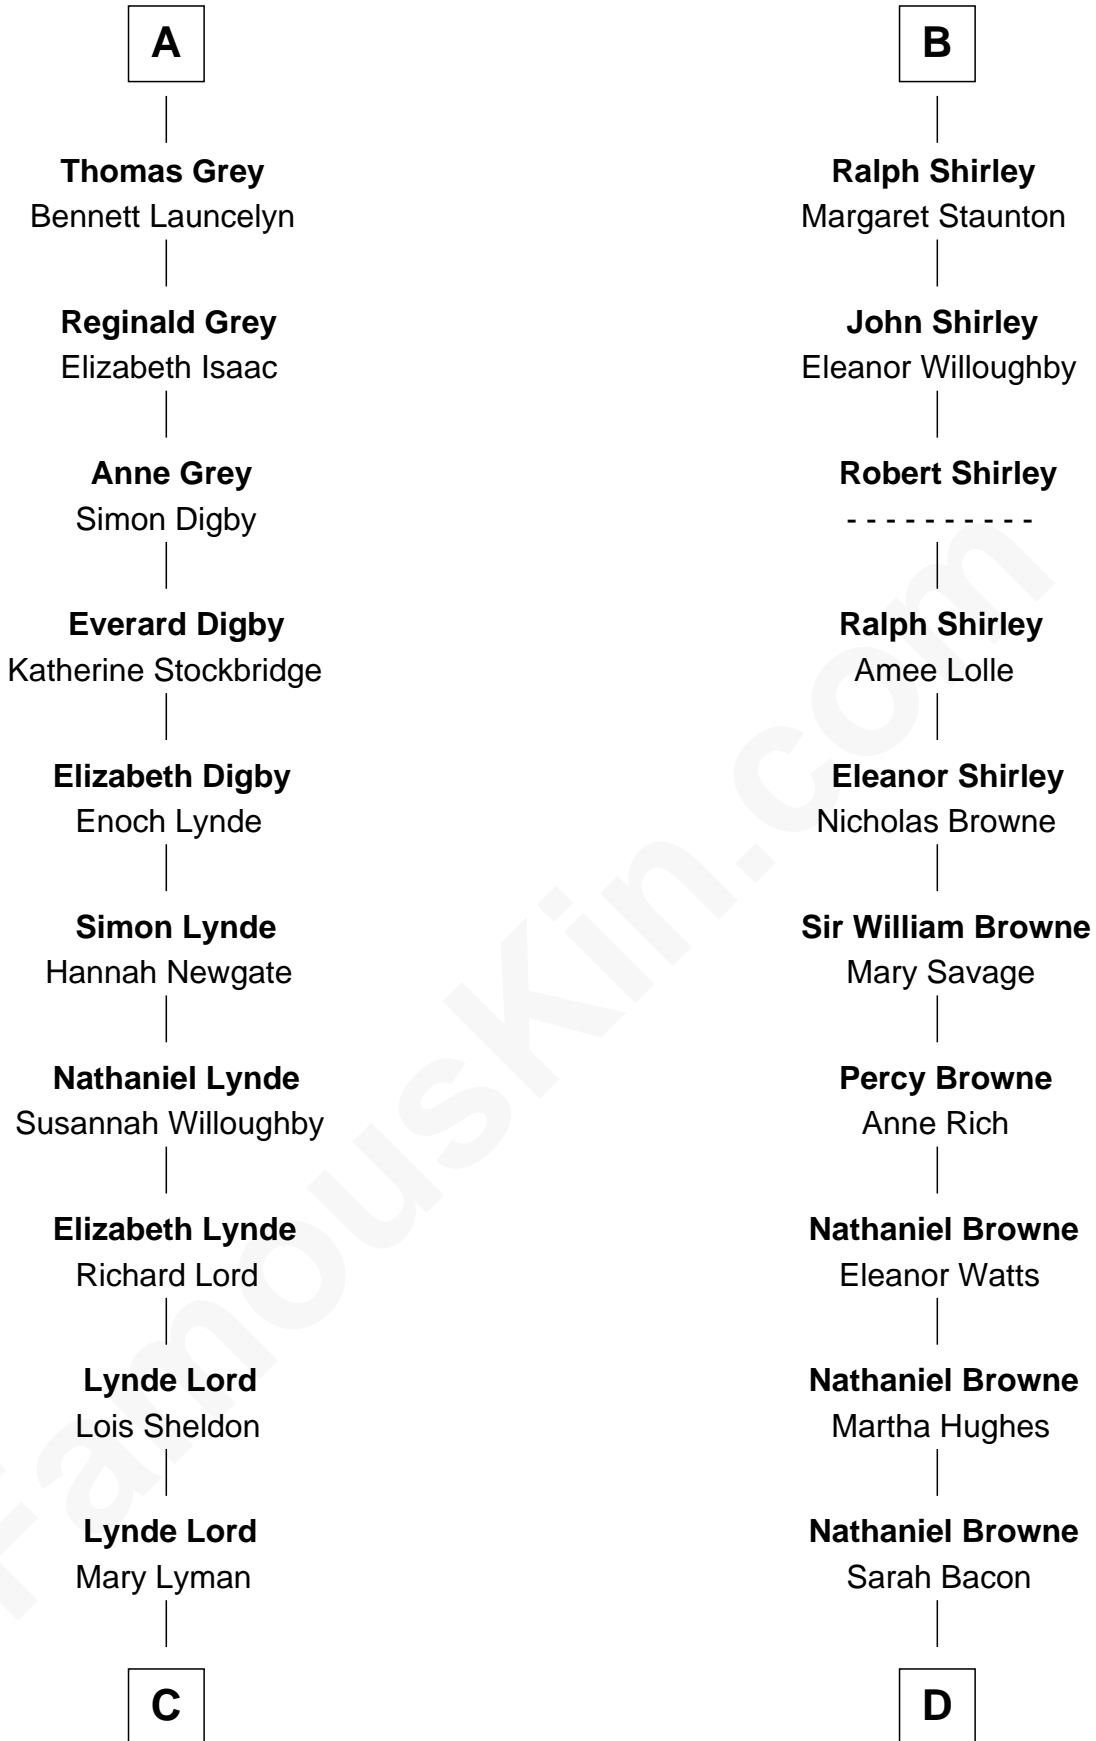

FamousKin.com

Relationship Chart of

J.P. Morgan

American Banker and Art Collector

19th cousin 2 times removed of

William Henry Moore

Co-Founder, U.S. Steel and Nabisco

C

Mary Sheldon Lord

John Pierpont

Juliet Pierpont

Junius Spencer Morgan

J.P. Morgan

American Banker and Art Collector

D

Sarah Browne

George Beckwith

George Beckwith

Rachel Marsh

George Beckwith

Mary Bradley

Rachael Arvilla Beckwith

Nathaniel Ford Moore

William Henry Moore