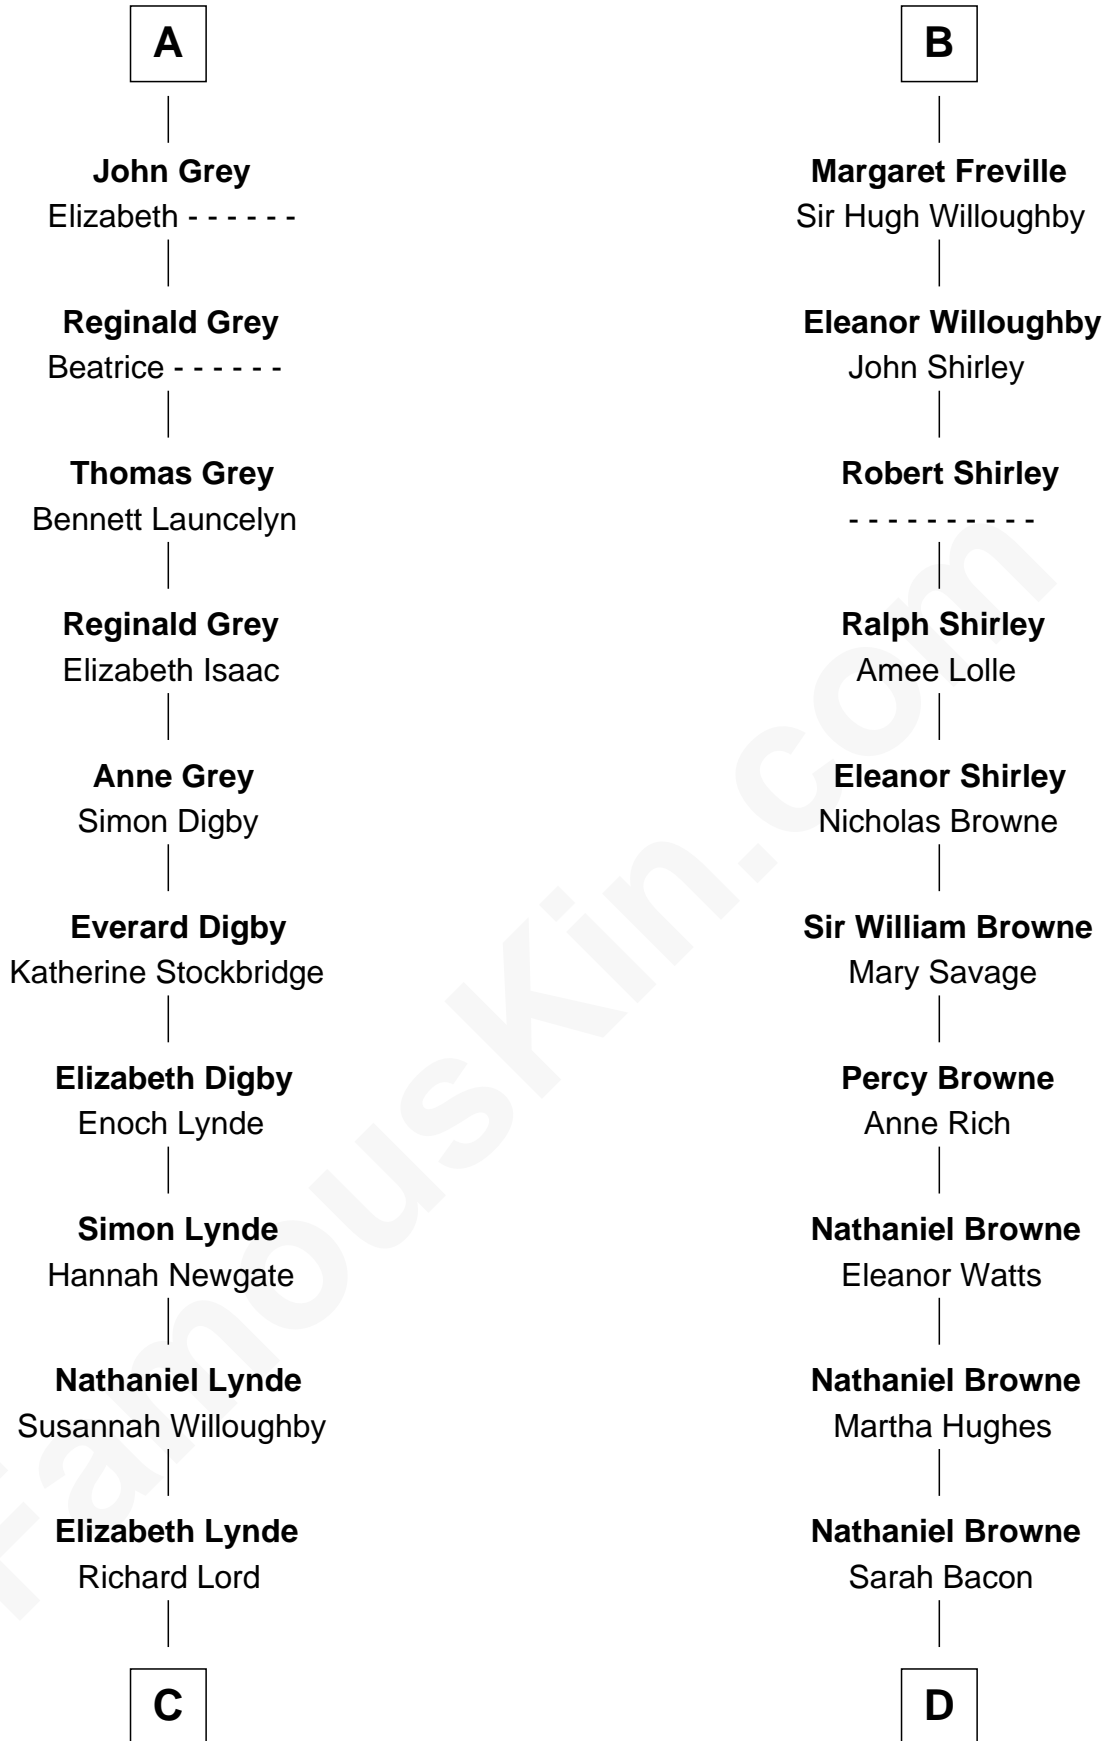

# FamousKin.com Relationship Chart of

**J.P. Morgan**

*American Banker and Art Collector*

21st cousin of

**William Henry Moore**

*Co-Founder, U.S. Steel and Nabisco*

**Sir William Longespee**

Ela of Salisbury

**C**

**Lynde Lord**  
Lois Sheldon

**Lynde Lord**  
Mary Lyman

**Mary Sheldon Lord**  
John Pierpont

**Juliet Pierpont**  
Junius Spencer Morgan

**J.P. Morgan**  
*American Banker and Art Collector*

**D**

**Sarah Browne**  
George Beckwith

**George Beckwith**  
Rachel Marsh

**George Beckwith**  
Mary Bradley

**Rachael Arvilla Beckwith**  
Nathaniel Ford Moore

**William Henry Moore**  
*Co-Founder, U.S. Steel and Nabisco*