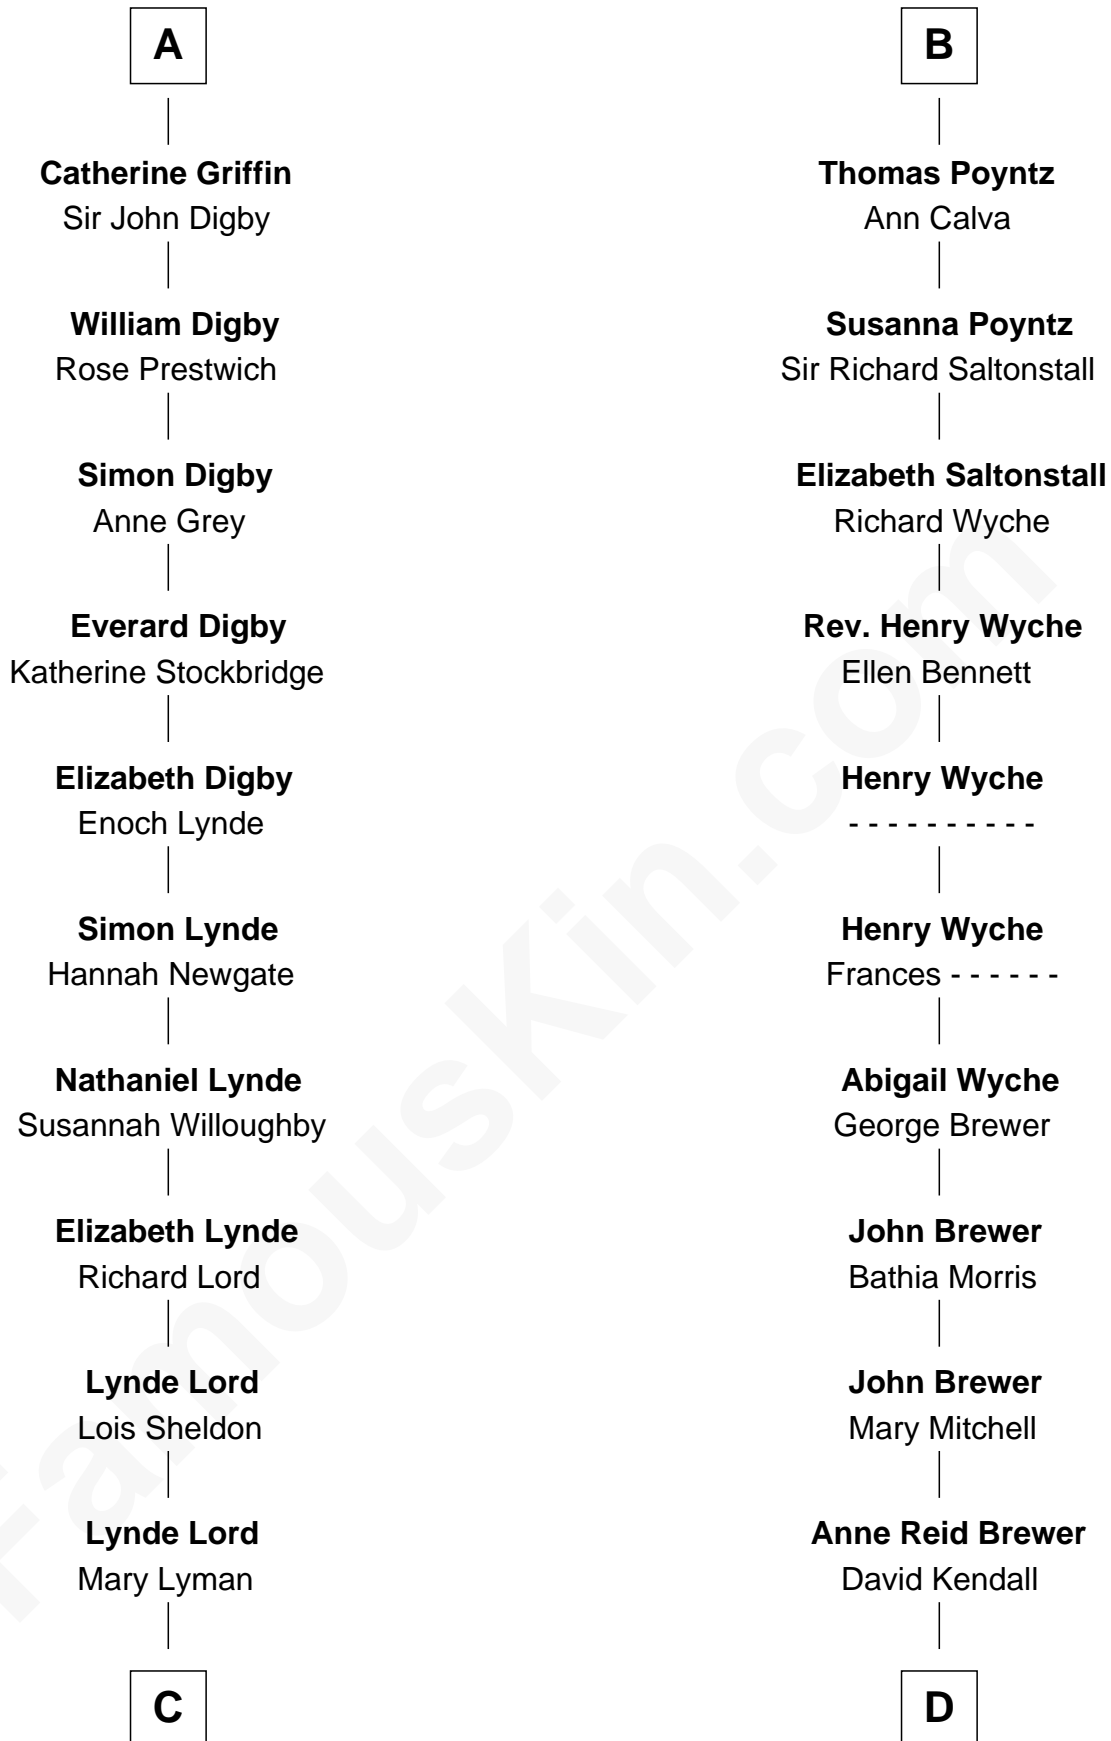

FamousKin.com Relationship Chart of

J.P. Morgan

American Banker and Art Collector

19th cousin 2 times removed of

Truman Capote

Author of In Cold Blood

Sir William de Cantilupe

Eve de Braiose

C

Mary Sheldon Lord

John Pierpont

Juliet Pierpont

Junius Spencer Morgan

J.P. Morgan

American Banker and Art Collector

D