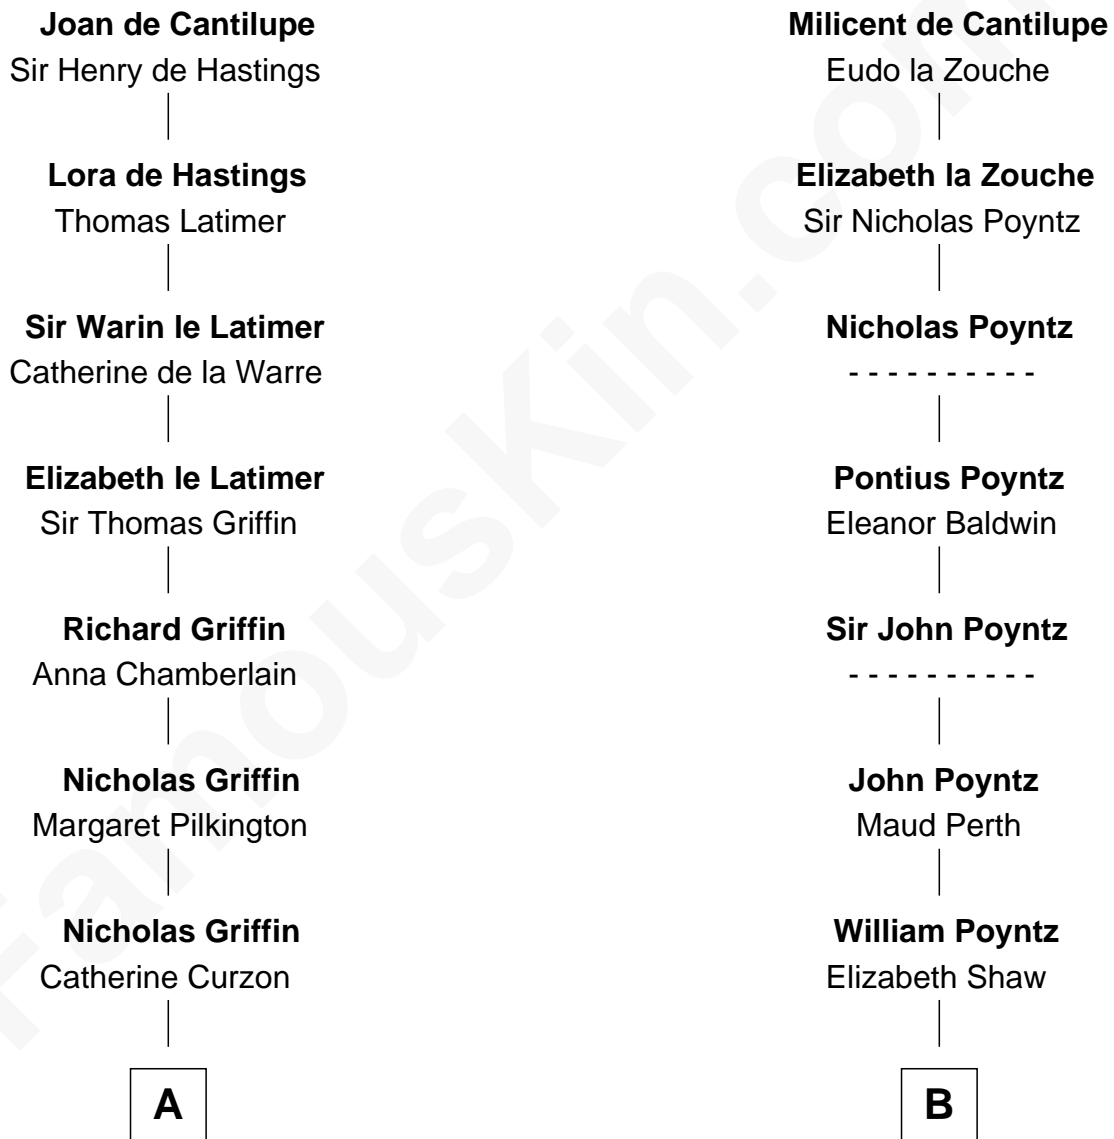

FamousKin.com Relationship Chart of

J.P. Morgan

American Banker and Art Collector

19th cousin 2 times removed of

Truman Capote

Author of In Cold Blood

Sir William de Cantilupe

Eve de Braiose

C

Mary Sheldon Lord

John Pierpont

Juliet Pierpont

Junius Spencer Morgan

J.P. Morgan

American Banker and Art Collector

D