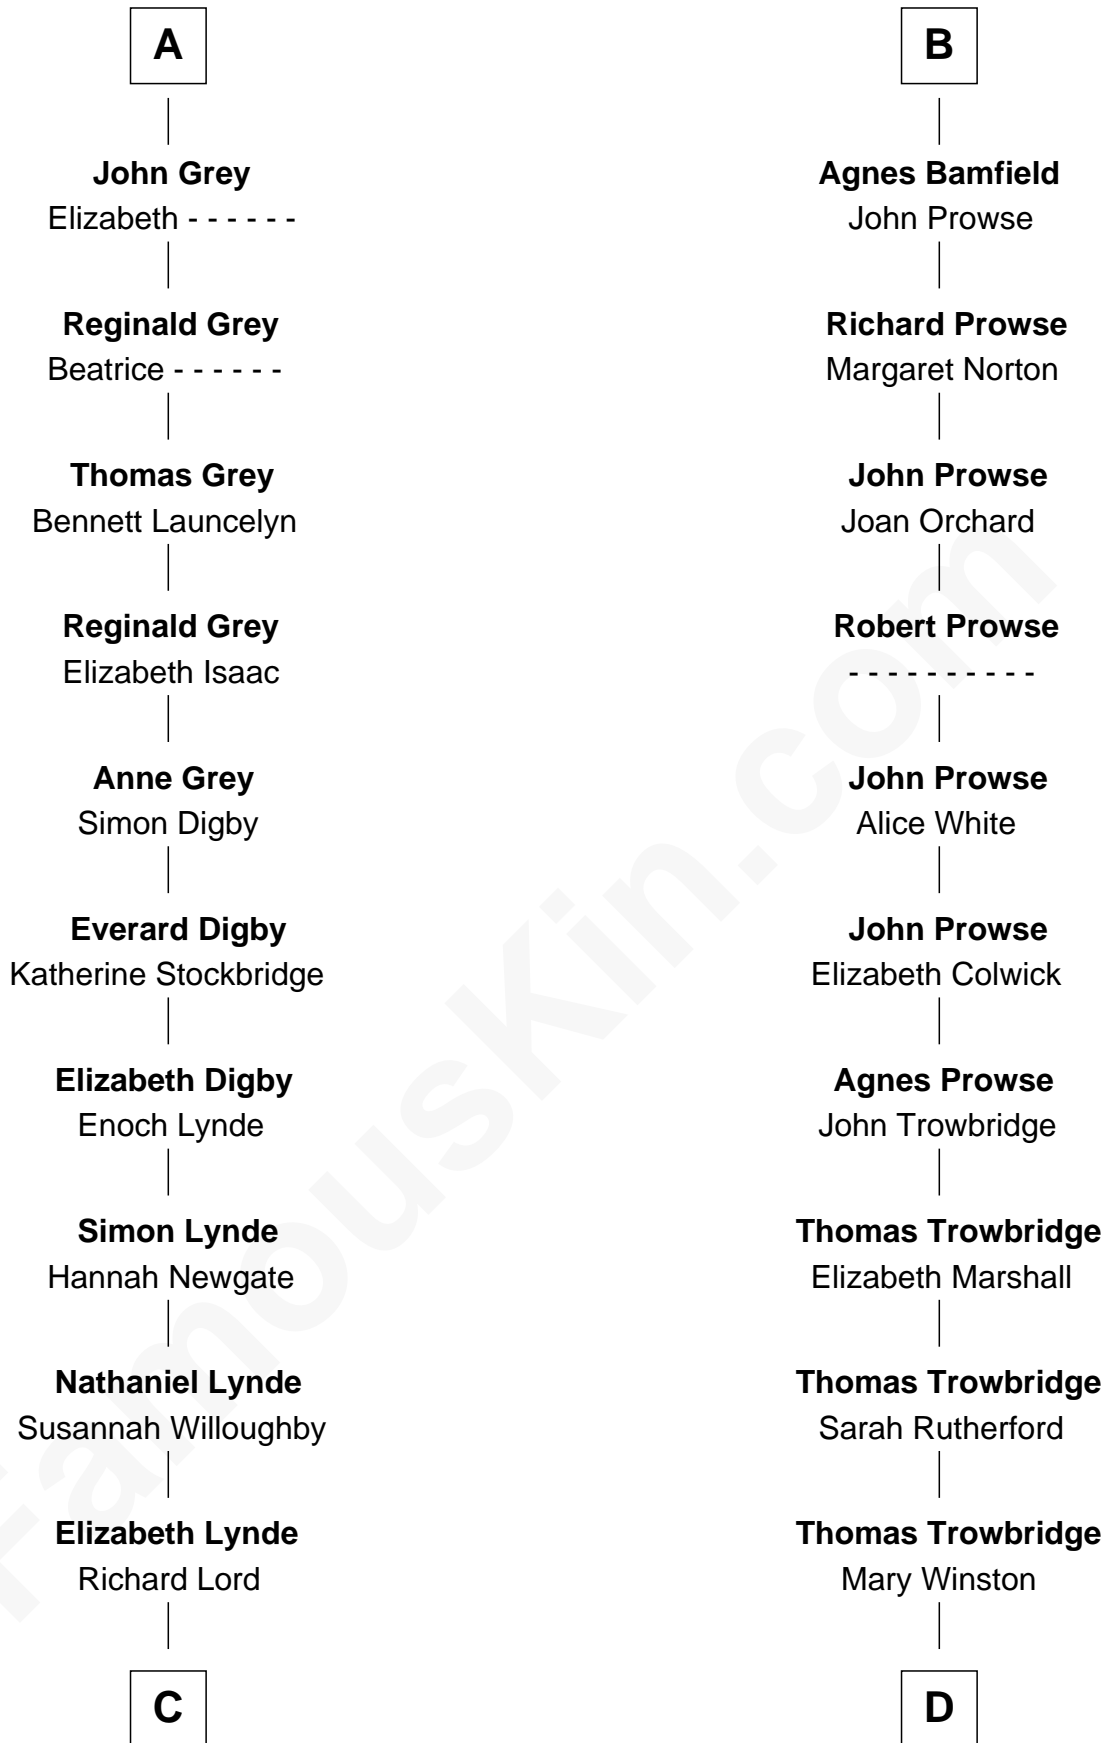

FamousKin.com Relationship Chart of

J.P. Morgan

American Banker and Art Collector

21st cousin of

Rutherford B. Hayes

19th U.S. President

Sir Geoffrey FitzPiers

C

Lynde Lord
Lois Sheldon

Lynde Lord
Mary Lyman

Mary Sheldon Lord
John Pierpont

Juliet Pierpont
Junius Spencer Morgan

J.P. Morgan
American Banker and Art Collector

D

Sarah Trowbridge
John Russell

Rebecca Russell
Ezekiel Hayes

Rutherford Hayes
Chloe Smith

Rutherford Hayes
Sophia Birchard

Rutherford B. Hayes
19th U.S. President