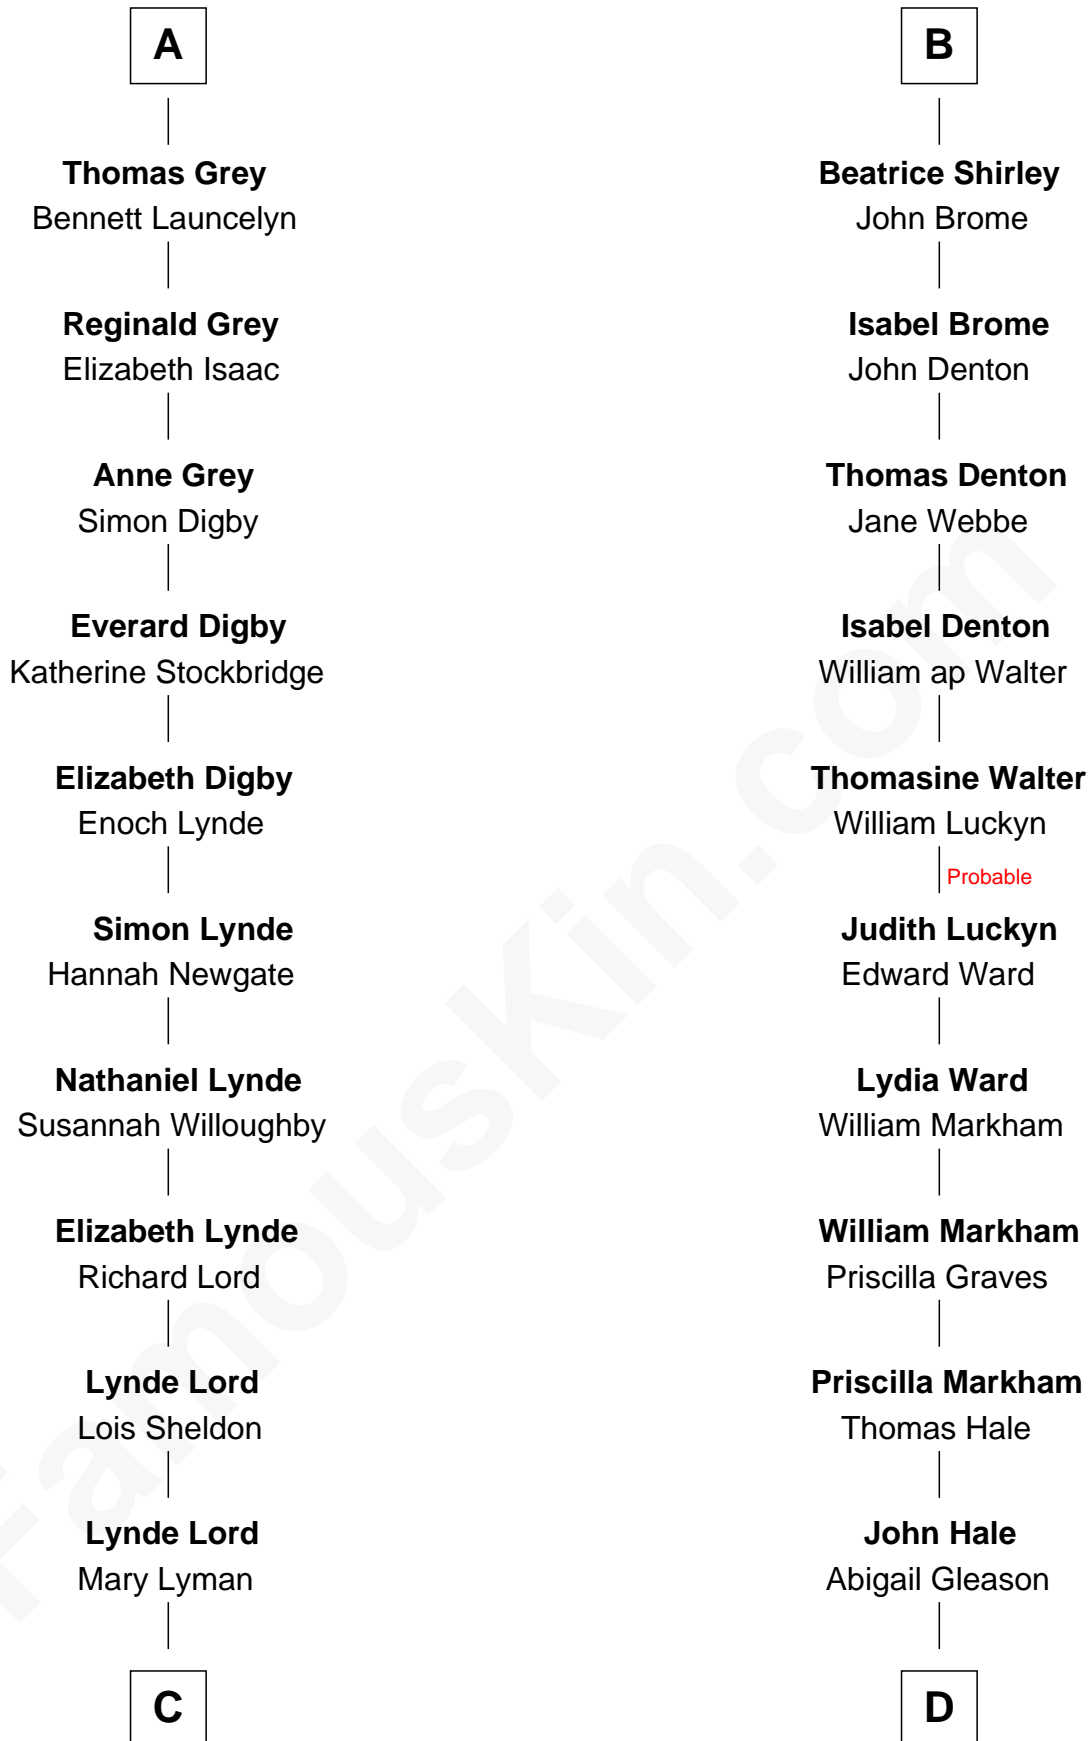

# FamousKin.com Relationship Chart of

**J.P. Morgan**

*American Banker and Art Collector*

19th cousin 2 times removed of

**Rutherford B. Hayes**

*19th U.S. President*

**C**

**Mary Sheldon Lord**

John Pierpont

**Juliet Pierpont**

Junius Spencer Morgan

**J.P. Morgan**

*American Banker and Art Collector*

**D**

**Abigail Hale**

Isaac Chandler

**Abigail Chandler**

Israel Smith

**Chloe Smith**

Rutherford Hayes

**Rutherford Hayes**

Sophia Birchard

**Rutherford B. Hayes**

*19th U.S. President*