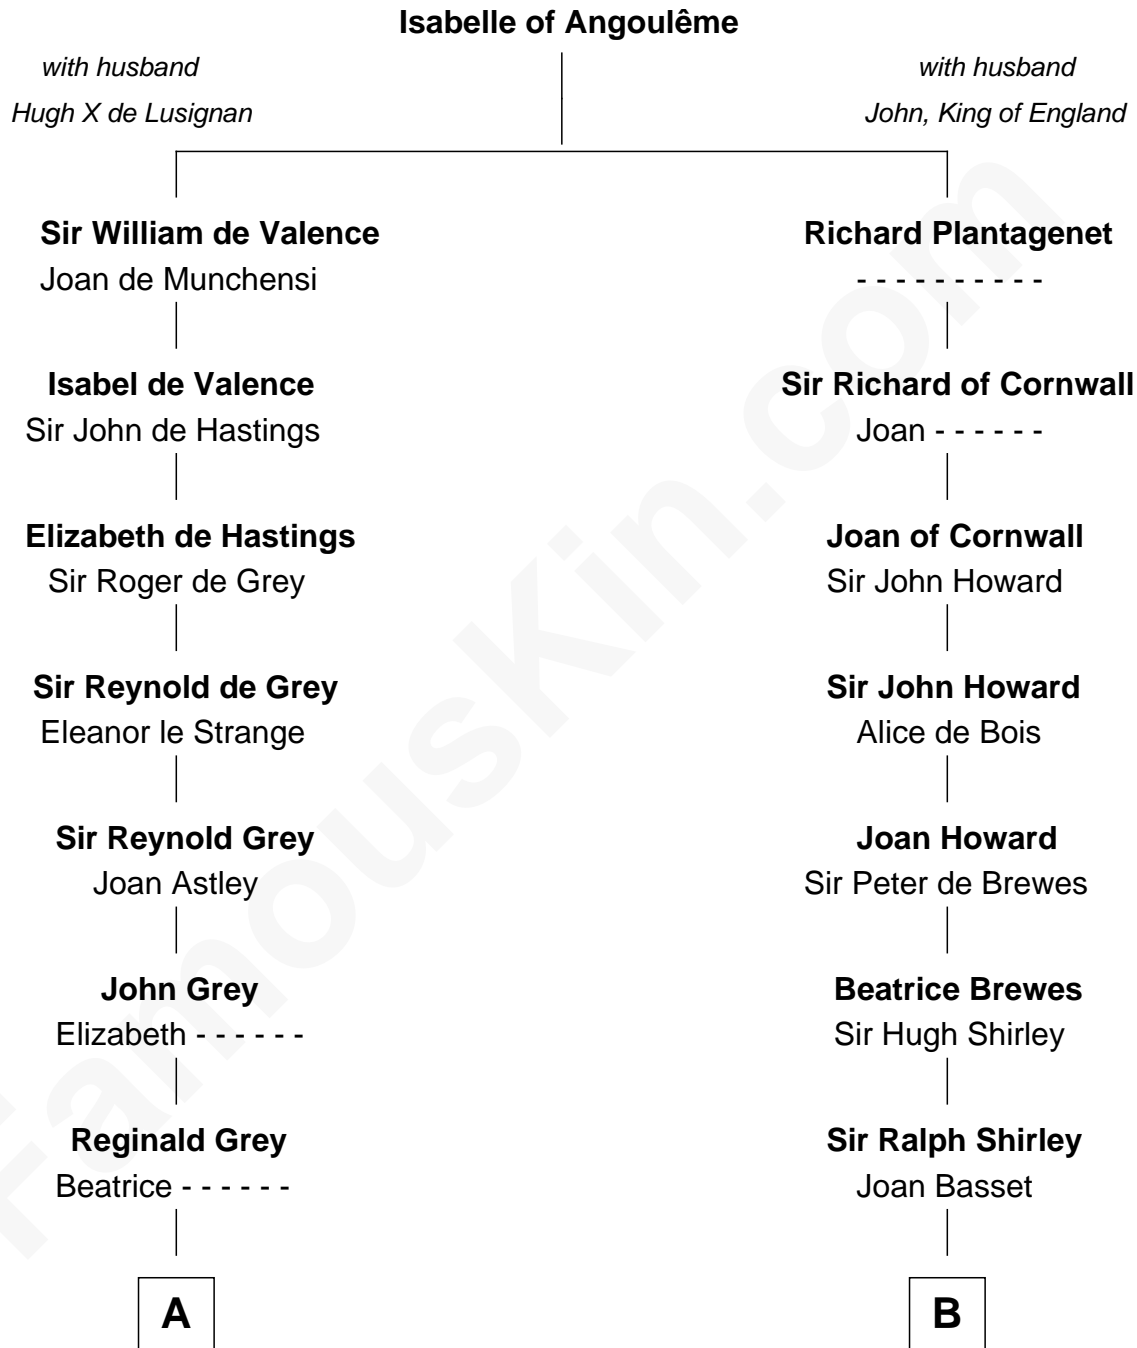

# FamousKin.com Relationship Chart of

**J.P. Morgan**

*American Banker and Art Collector*

19th cousin 2 times removed of

**Rutherford B. Hayes**

*19th U.S. President*

**C**

**Mary Sheldon Lord**

**Abigail Chandler**

Israel Smith

**Chloe Smith**

Rutherford Hayes

**Rutherford Hayes**

Sophia Birchard

**Rutherford B. Hayes**

*19th U.S. President*