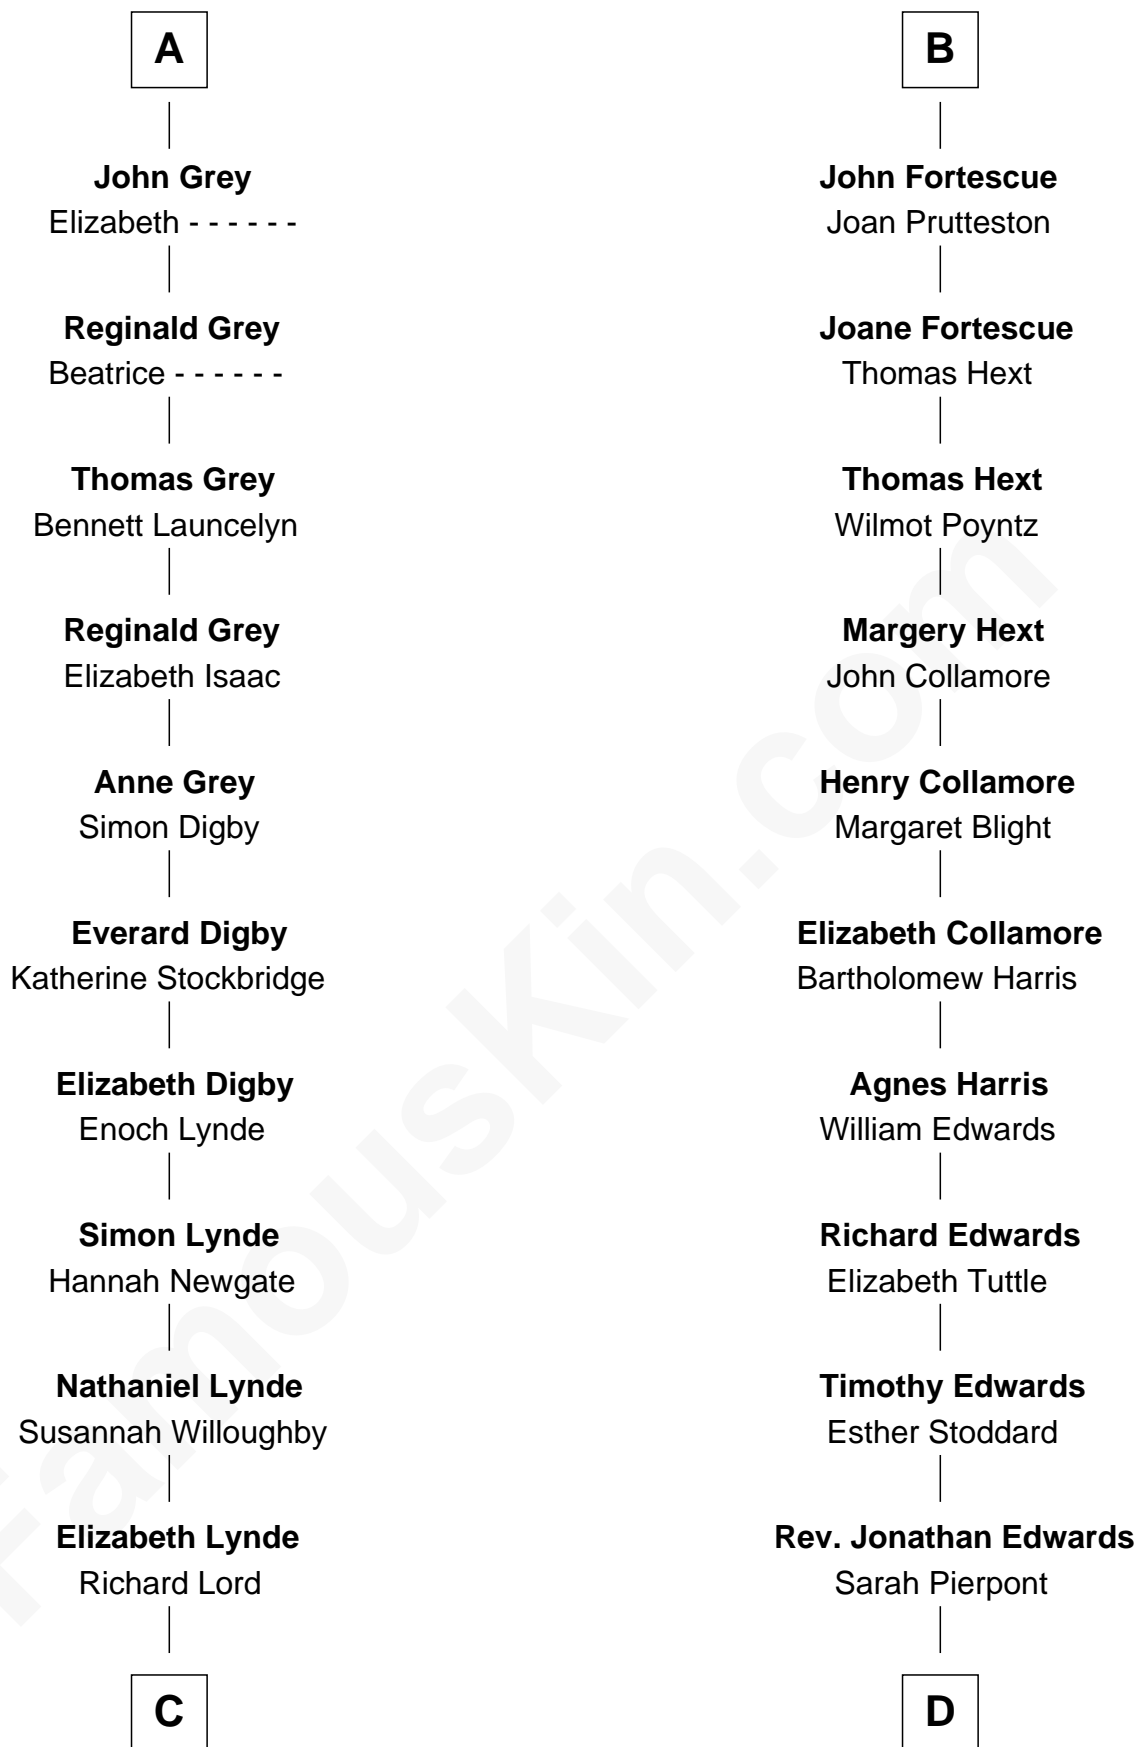

FamousKin.com Relationship Chart of

J.P. Morgan

American Banker and Art Collector

18th cousin 3 times removed of

Aaron Burr

Killed Alexander Hamilton

Sir Geoffrey FitzPiers

*with wife
Beatrix de Say*

*with wife
Aveline de Clare*

Maud de Mandeville
Henry de Bohun

Hawise FitzGeoffrey
Sir Reynold de Mohun

Sir Humphrey de Bohun
Maud of Eu

Alice de Mohun
Robert de Beauchamp

Eleanor de Bohun
Sir John de Verdun

Sir Humphrey de Beauchamp
Sibyl Oliver

Maud de Verdun
Sir John de Grey

Sir John Beauchamp
Joan - - - - -

Sir Roger de Grey
Elizabeth de Hastings

Sir John Beauchamp
Margaret Whalesburgh

Sir Reynold de Grey
Eleanor le Strange

Elizabeth Beauchamp
William Fortescue

Sir Reynold Grey
Joan Astley

William Fortescue
Matilda Falwell

A

B

C

Lynde Lord
Lois Sheldon

Lynde Lord
Mary Lyman