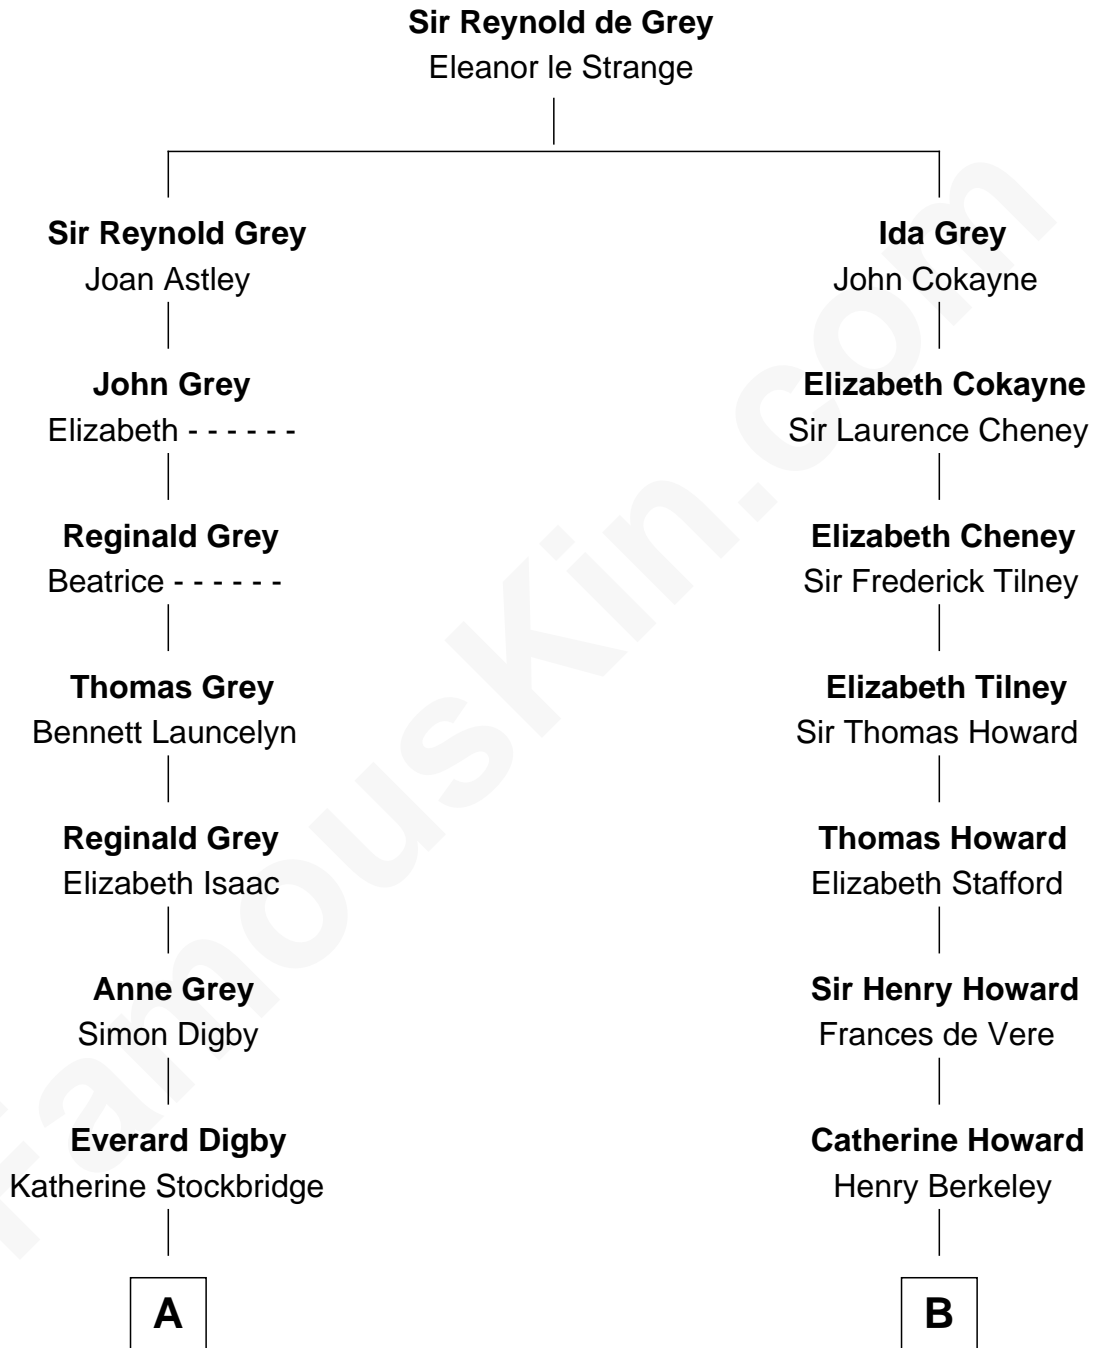

FamousKin.com Relationship Chart of

J.P. Morgan

American Banker and Art Collector

15th cousin of

Francis Scott Key

Author of "The Star Spangled Banner"

A

Elizabeth Digby

Enoch Lynde

Simon Lynde

Hannah Newgate

Nathaniel Lynde

Susannah Willoughby

Elizabeth Lynde

Richard Lord

Lynde Lord