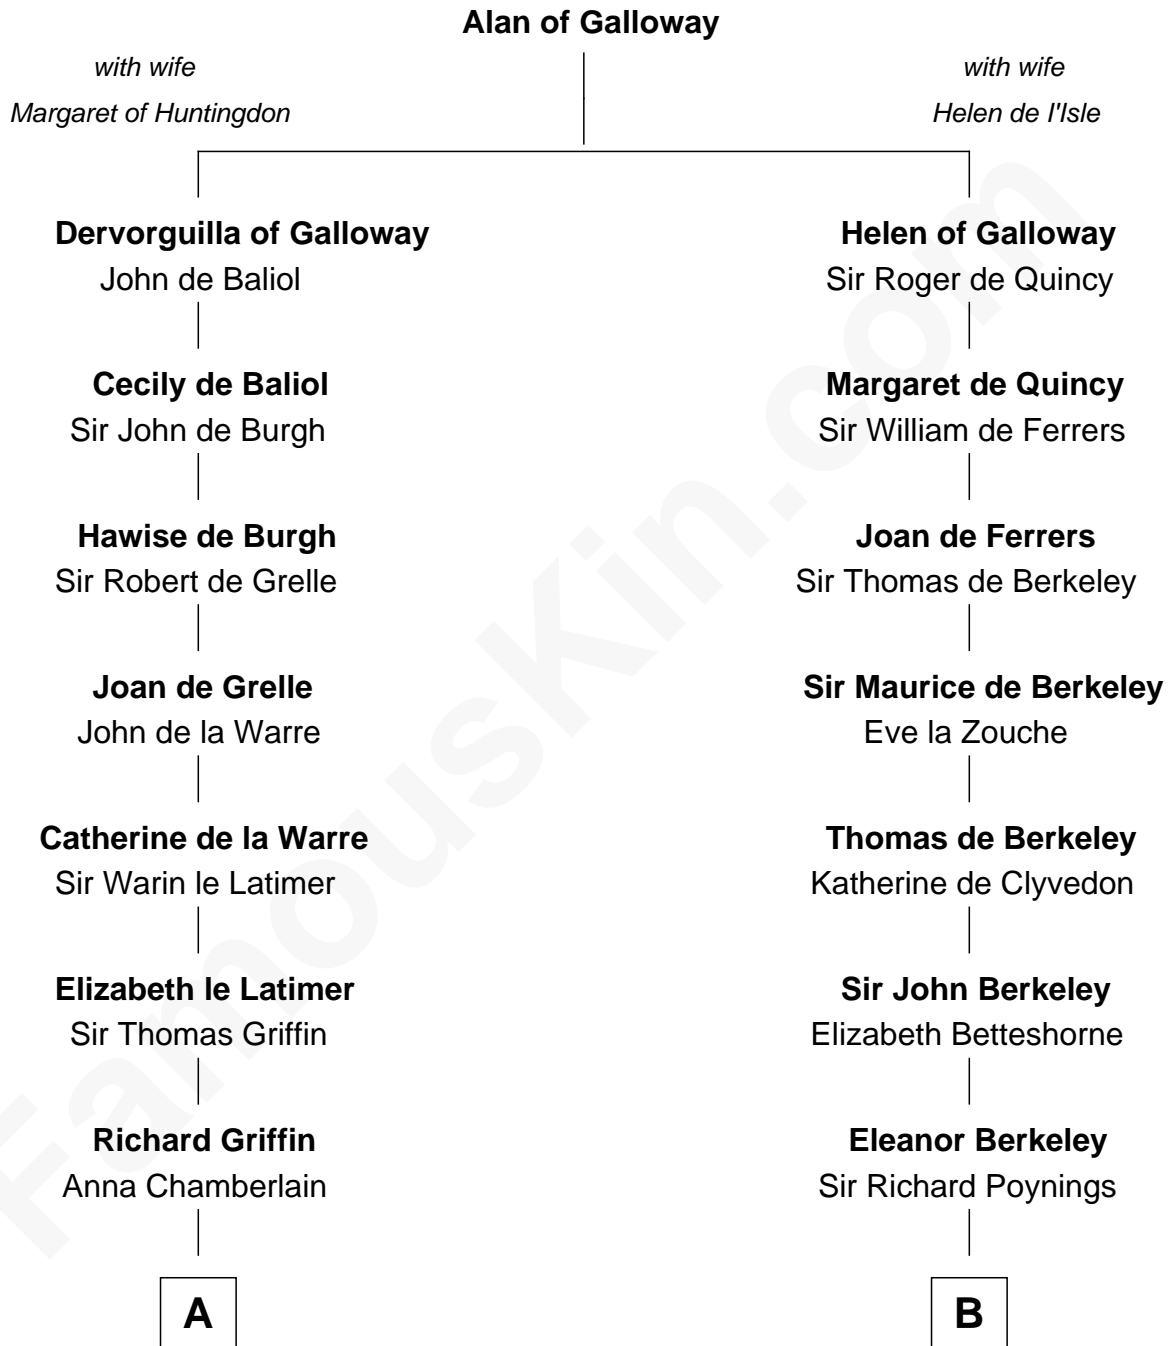

# FamousKin.com Relationship Chart of

**J.P. Morgan**

*American Banker and Art Collector*

21st cousin of

**Francis Scott Key**

*Author of "The Star Spangled Banner"*

**C**

**Lynde Lord**  
Lois Sheldon

**Lynde Lord**  
Mary Lyman

**Mary Sheldon Lord**  
John Pierpont

**Juliet Pierpont**  
Junius Spencer Morgan

**J.P. Morgan**  
*American Banker and Art Collector*

**D**

**Anne Knipe**  
Michael Arnold

**Alicia Arnold**  
John Ross

**Ann Arnold Ross**  
Frances Key

**John Ross Key**  
Anne Phebe Penn Dagworthy Charlton

**Francis Scott Key**  
*Author of "The Star Spangled Banner"*