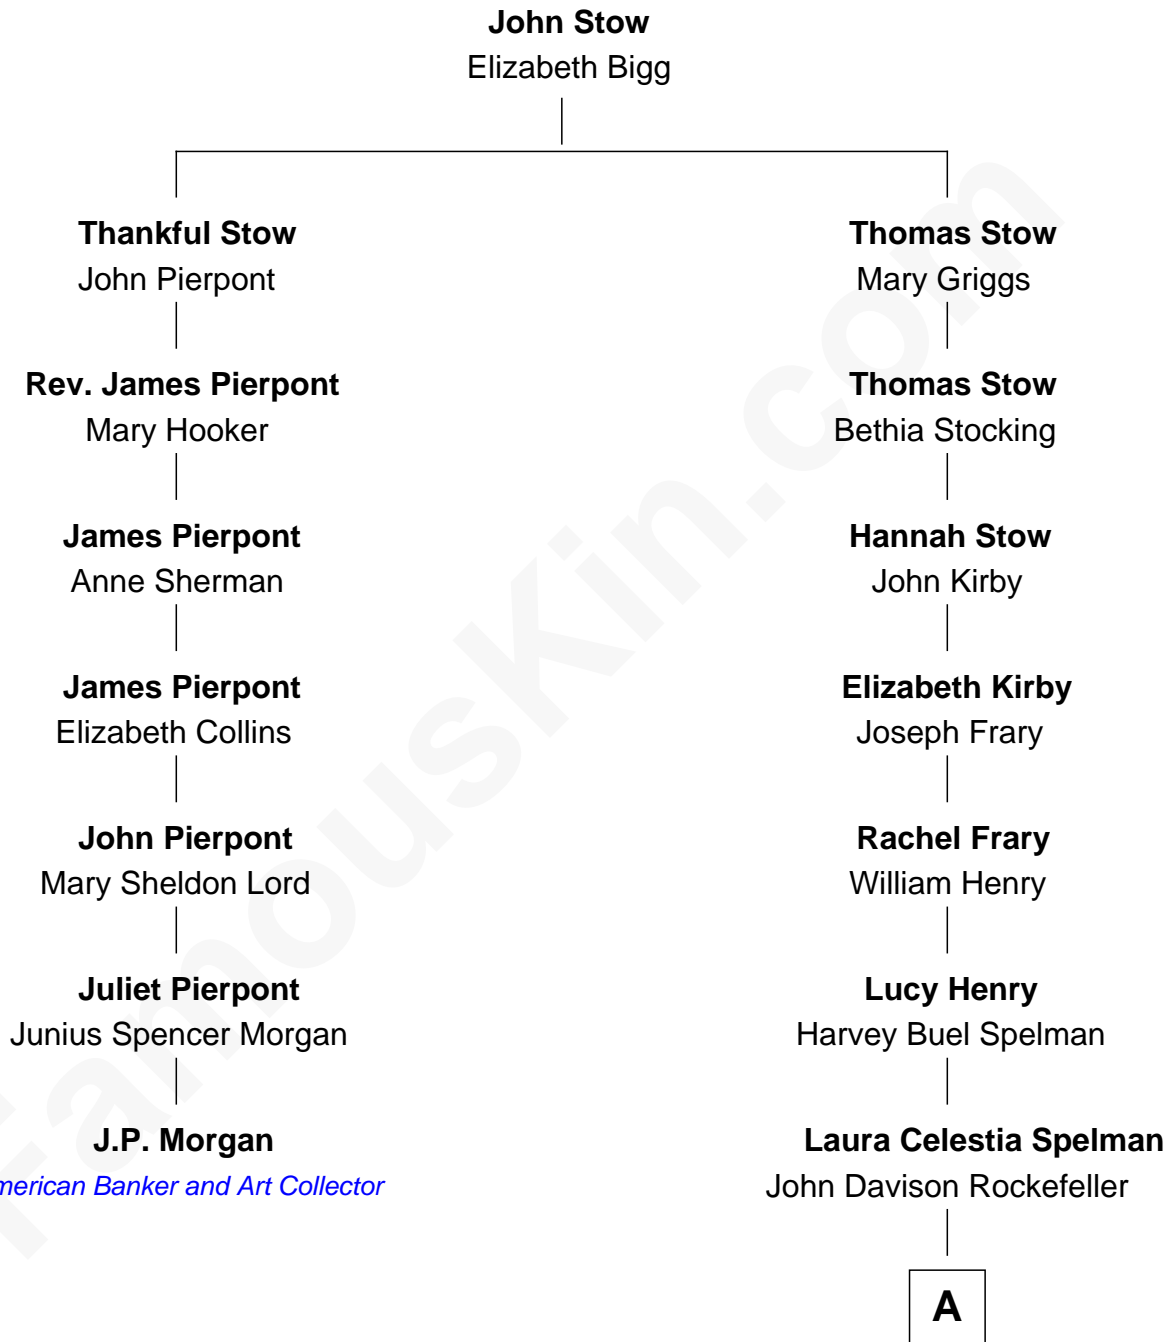

FamousKin.com Relationship Chart of

J.P. Morgan

American Banker and Art Collector

6th cousin 2 times removed of

Nelson Rockefeller

41st U.S. Vice-President

A

John Davison Rockefeller

Abby Greene Aldrich

Nelson Rockefeller

41st U.S. Vice-President

FamousKin.com