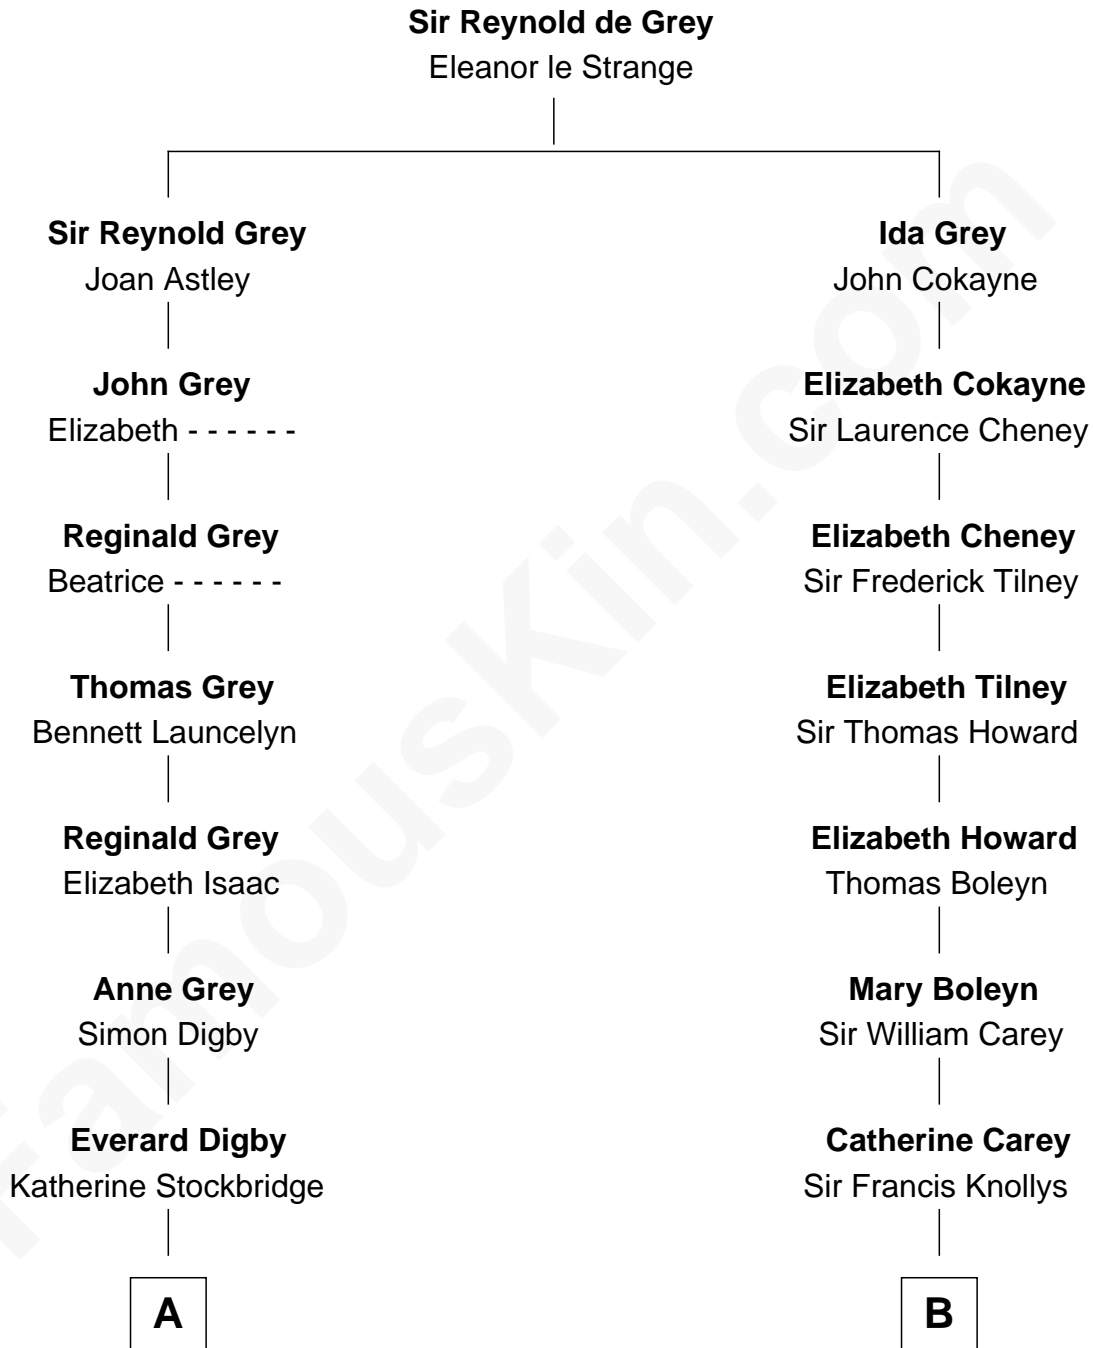

FamousKin.com Relationship Chart of

J.P. Morgan

American Banker and Art Collector

15th cousin 4 times removed of

Nelson Rockefeller

41st U.S. Vice-President

C

John Davison Rockefeller

Laura Celestia Spelman

John Davison Rockefeller

Abby Greene Aldrich

Nelson Rockefeller

41st U.S. Vice-President

FamousKin.com