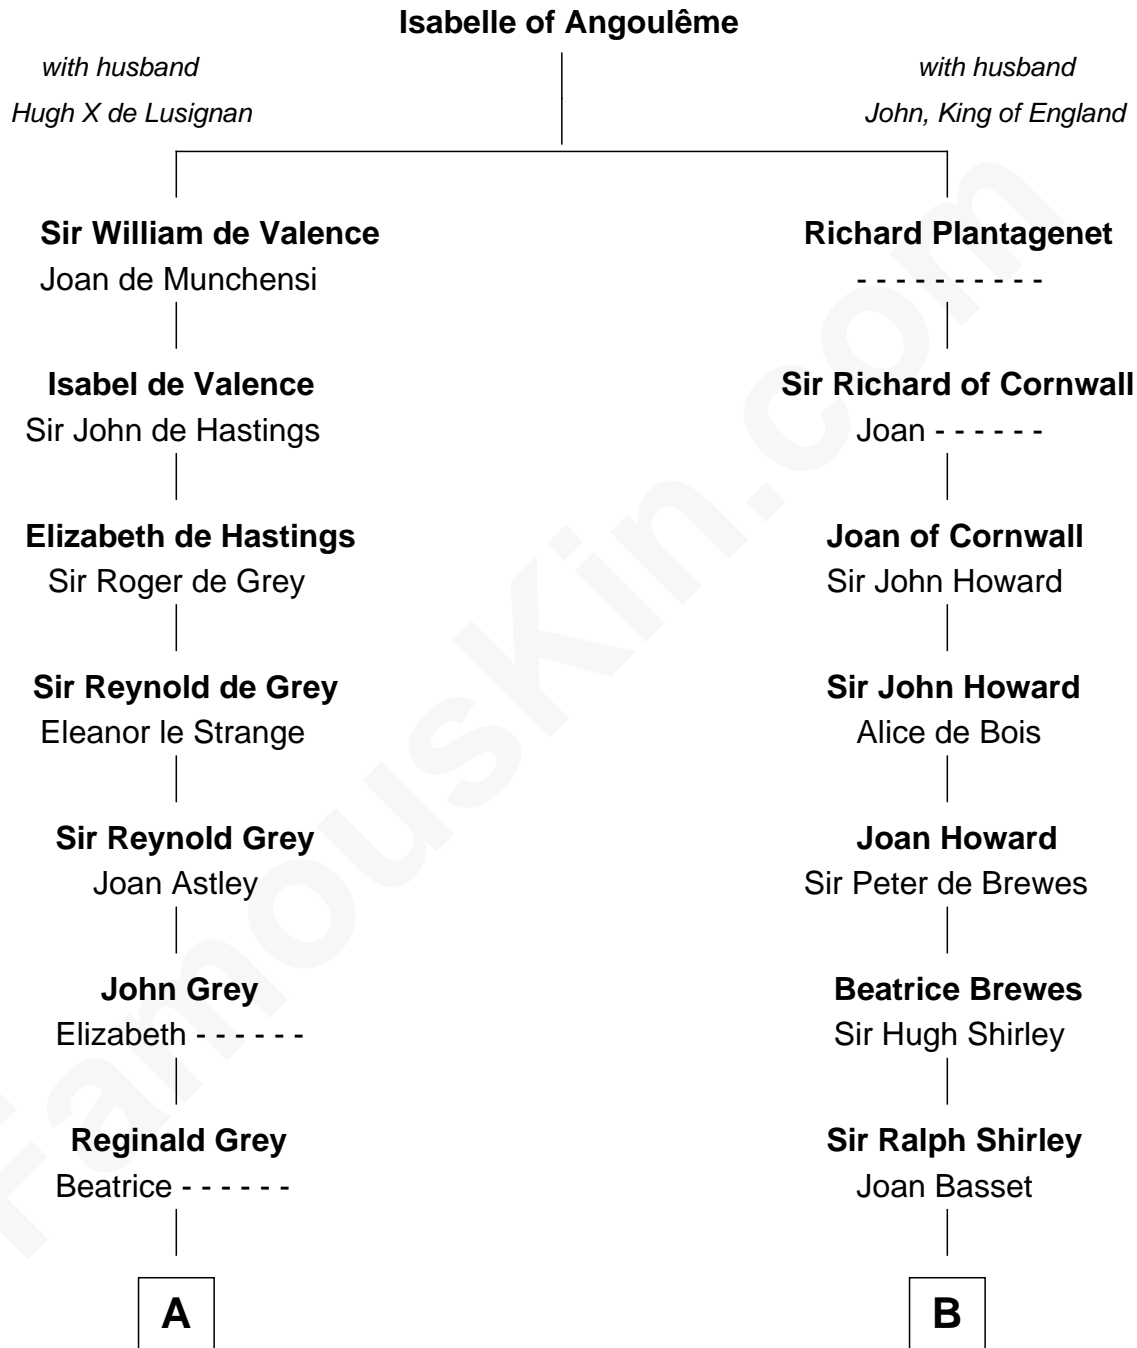

FamousKin.com

Relationship Chart of

J.P. Morgan

American Banker and Art Collector

19th cousin 2 times removed of

Helen (Herron) Taft

First Lady of President William H. Taft

C

Mary Sheldon Lord

John Pierpont

Juliet Pierpont

Junius Spencer Morgan

J.P. Morgan

American Banker and Art Collector

D

Joanna Wilcockson

First Lady of William H. Taft