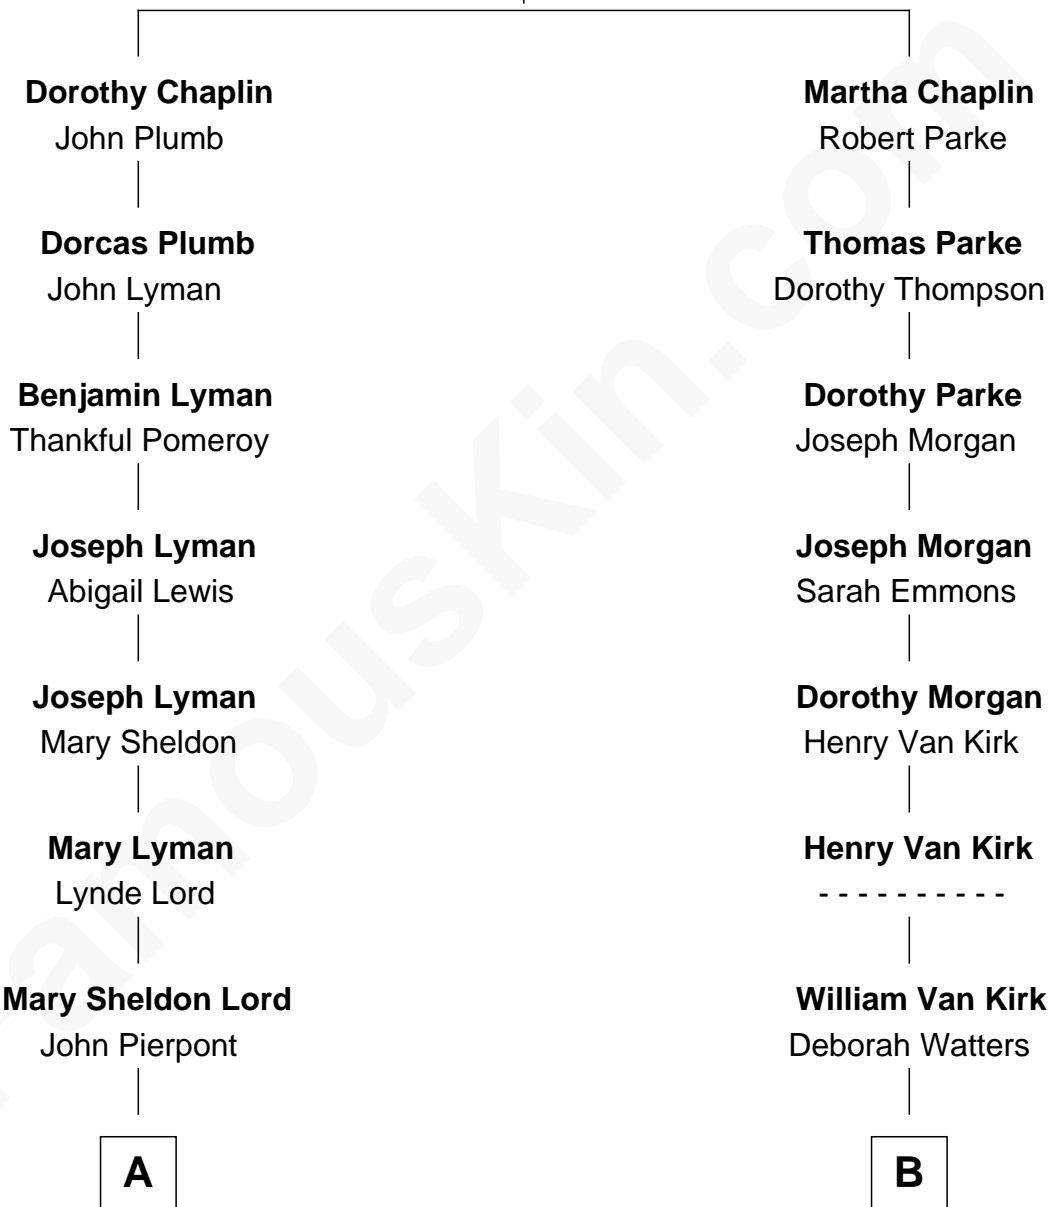

FamousKin.com Relationship Chart of

J.P. Morgan

American Banker and Art Collector

8th cousin 1 time removed of

Warren G. Harding

29th U.S. President

William Chaplin
Agnes Holborough

A

Juliet Pierpont
Junius Spencer Morgan

J.P. Morgan
American Banker and Art Collector

B

Charity Malvina Van Kirk
Isaac Haines Dickerson

Phoebe Elizabeth Dickerson
Dr. George Tryon Harding

Warren G. Harding
29th U.S. President