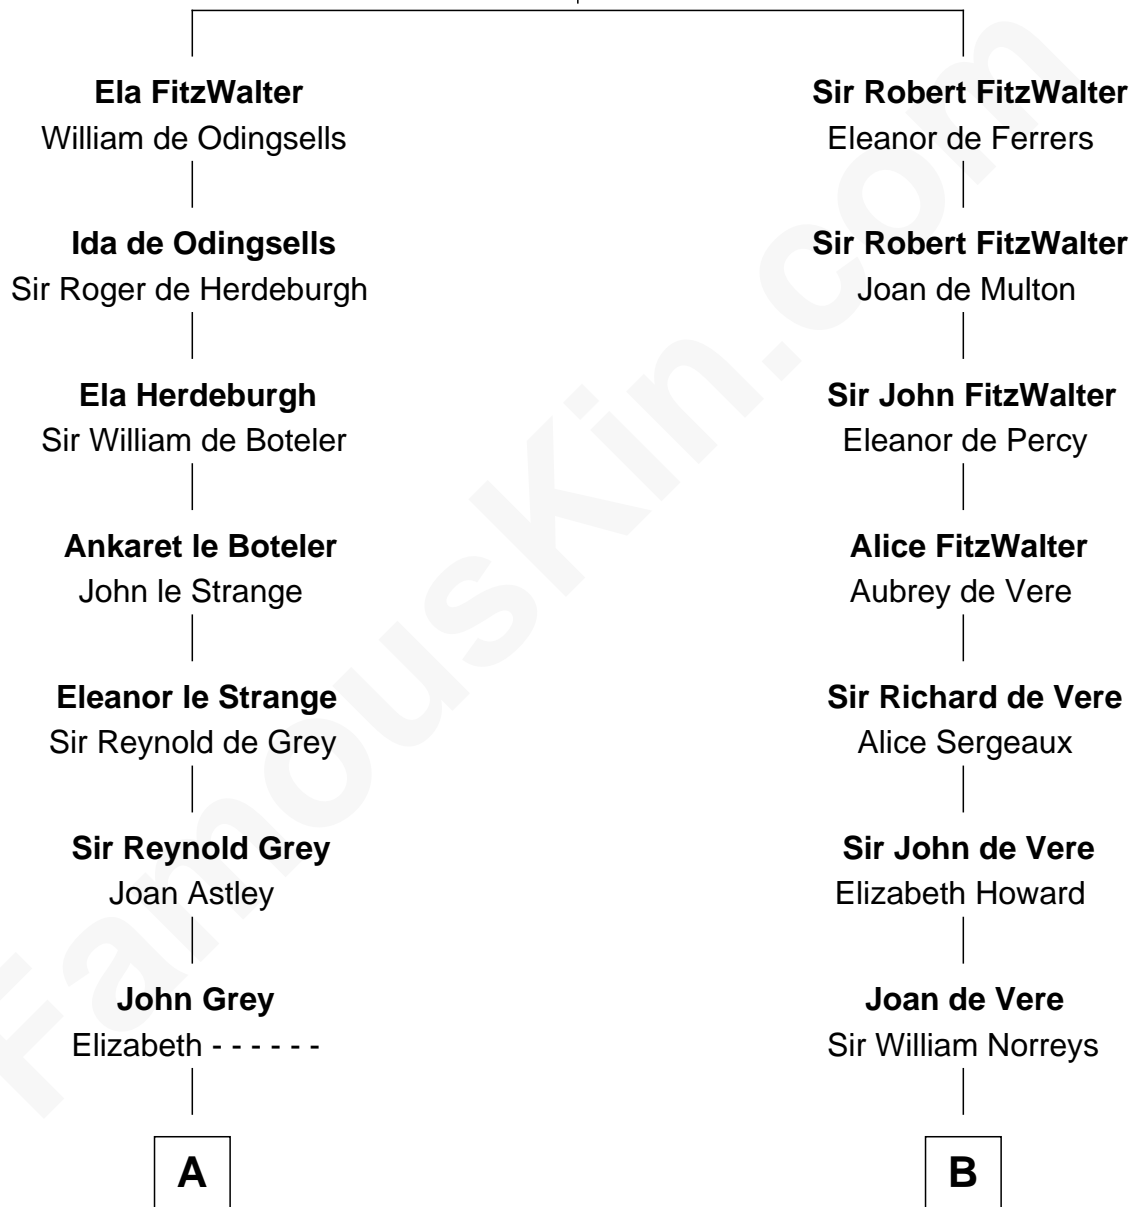

FamousKin.com Relationship Chart of

J.P. Morgan

American Banker and Art Collector

20th cousin 1 time removed of

Lou (Henry) Hoover

First Lady of President Herbert Hoover

Sir Walter FitzRobert

Ida Longespee

Florence Ida Weed

Charles Delano Henry

Lou (Henry) Hoover

First Lady of Herbert Hoover