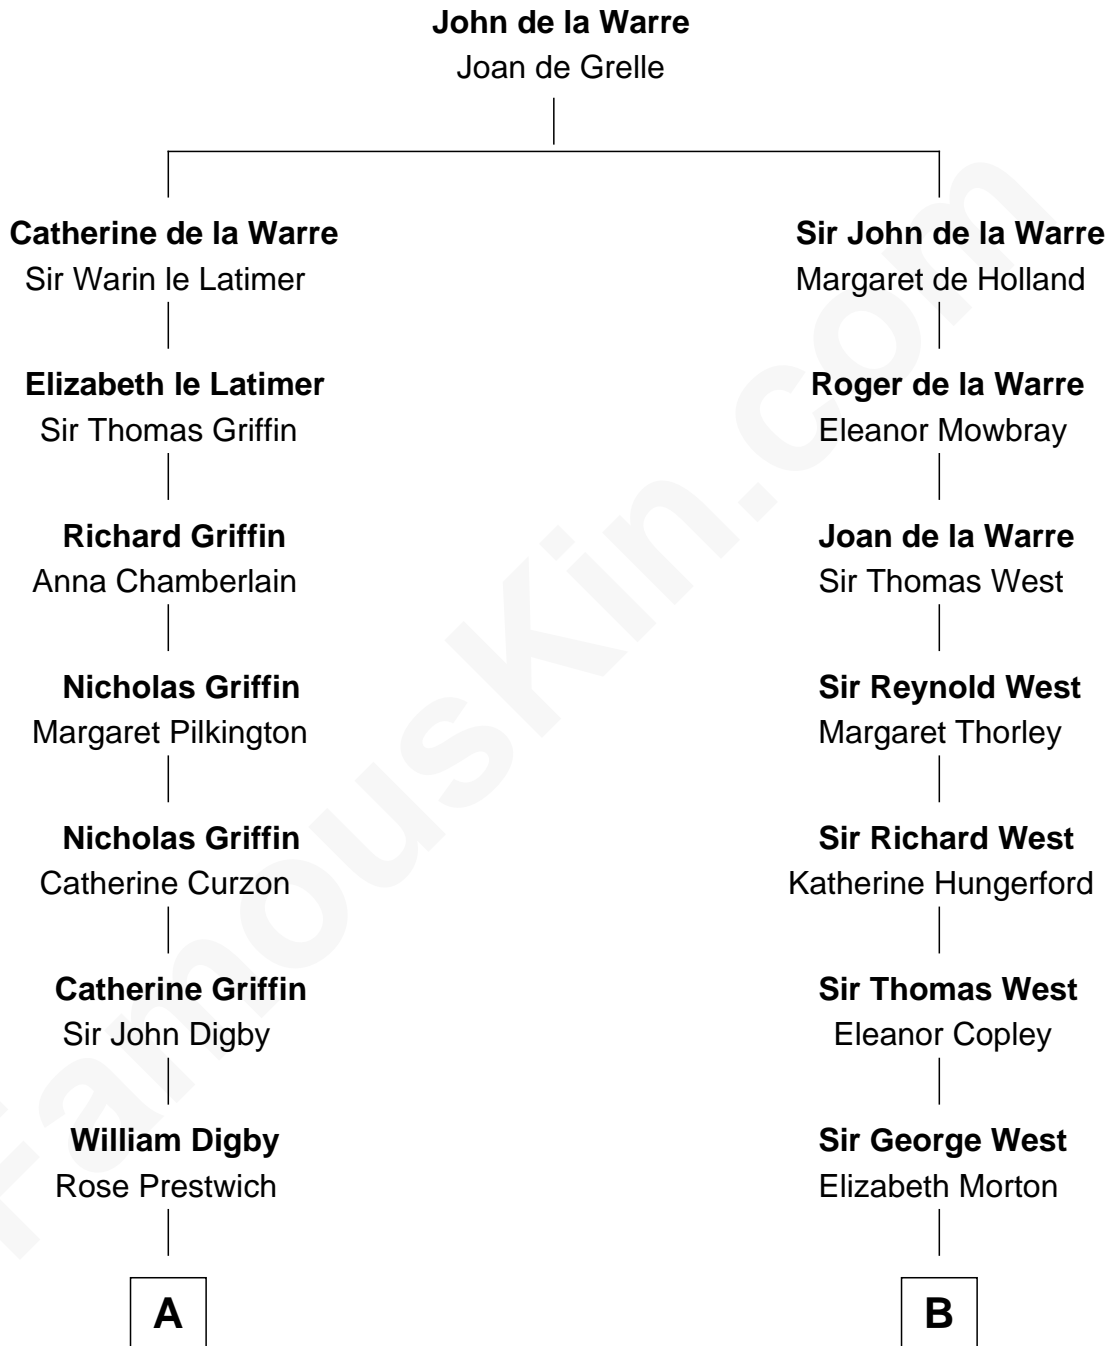

FamousKin.com Relationship Chart of

J.P. Morgan

American Banker and Art Collector

17th cousin 1 time removed of

Edith (Bolling) Wilson

First Lady of President Woodrow Wilson

C

William Holcombe Bolling

Sarah Spiers White

Edith (Bolling) Wilson

First Lady of Woodrow Wilson

FamousKin.com