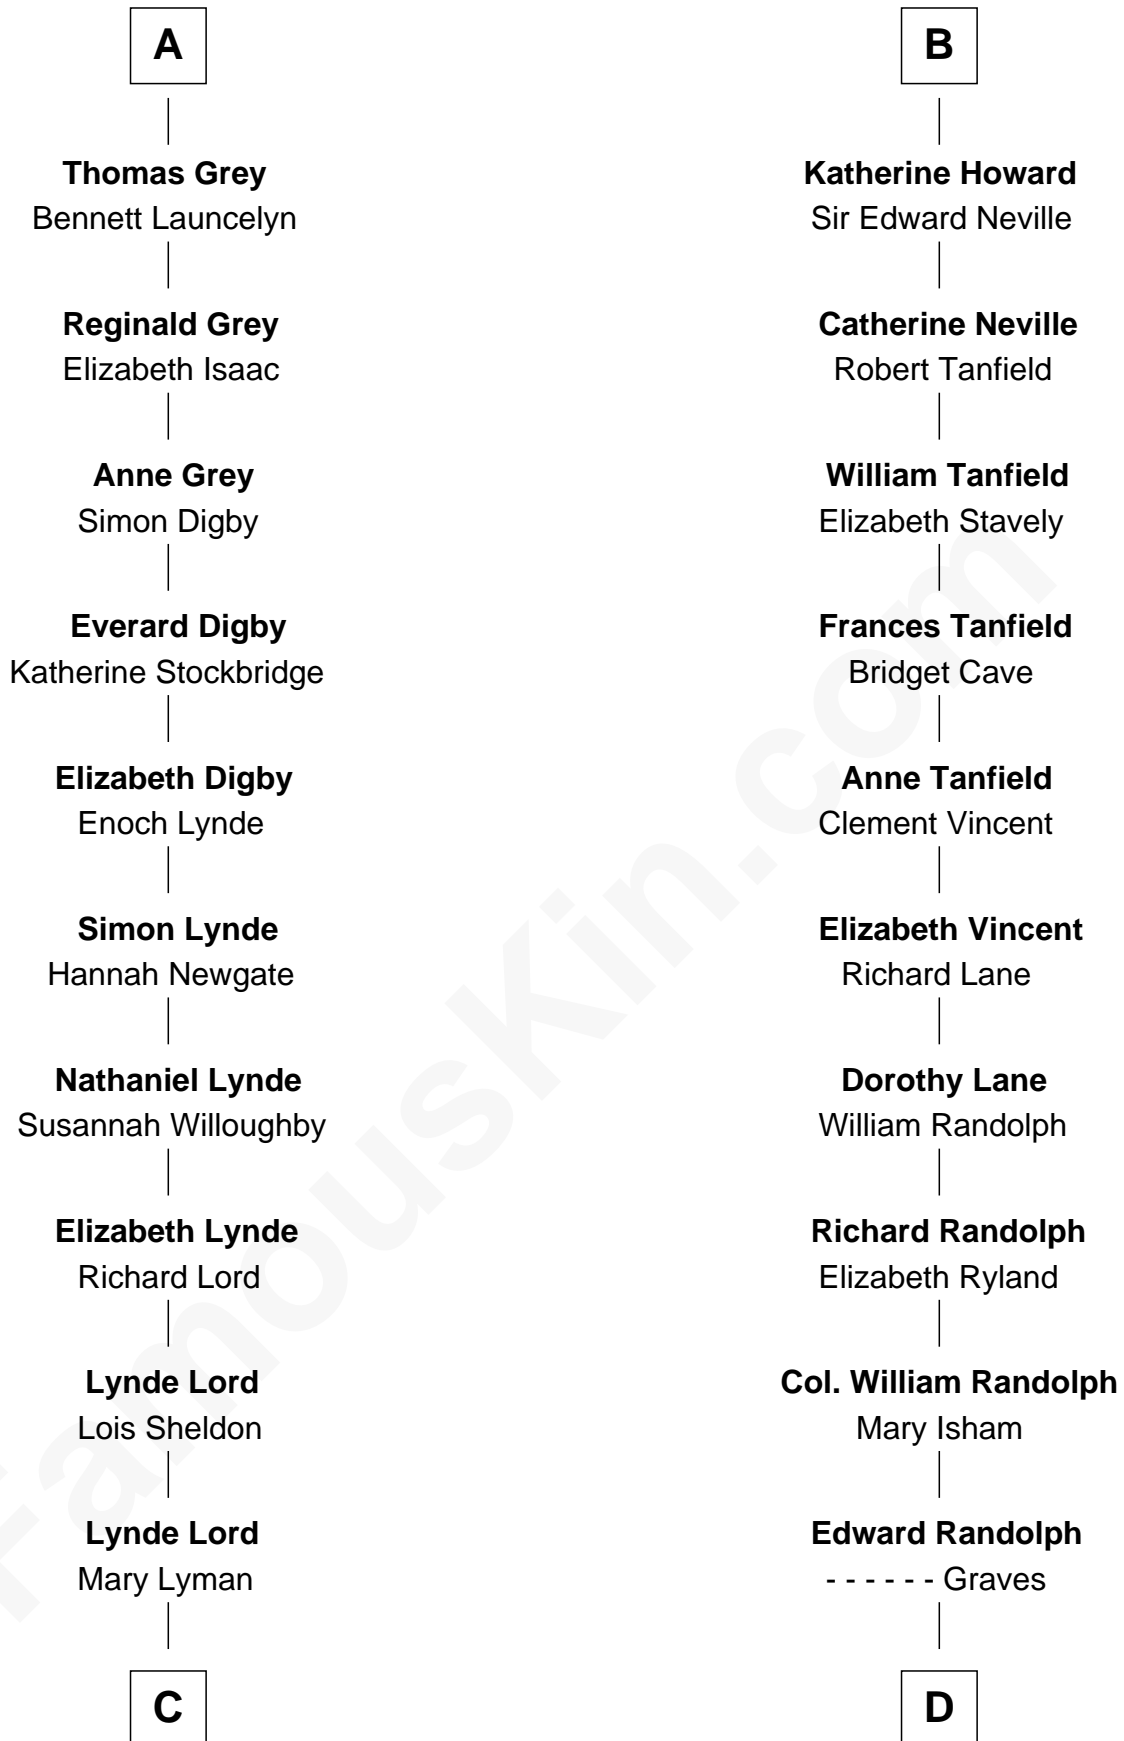

FamousKin.com

Relationship Chart of

J.P. Morgan

American Banker and Art Collector

19th cousin 2 times removed of

William Fishback
17th Governor of Arkansas

Sir Humphrey de Bohun
Maud of Eu

C

Mary Sheldon Lord

John Pierpont

Juliet Pierpont

Junius Spencer Morgan

J.P. Morgan

American Banker and Art Collector

D

Elizabeth Randolph