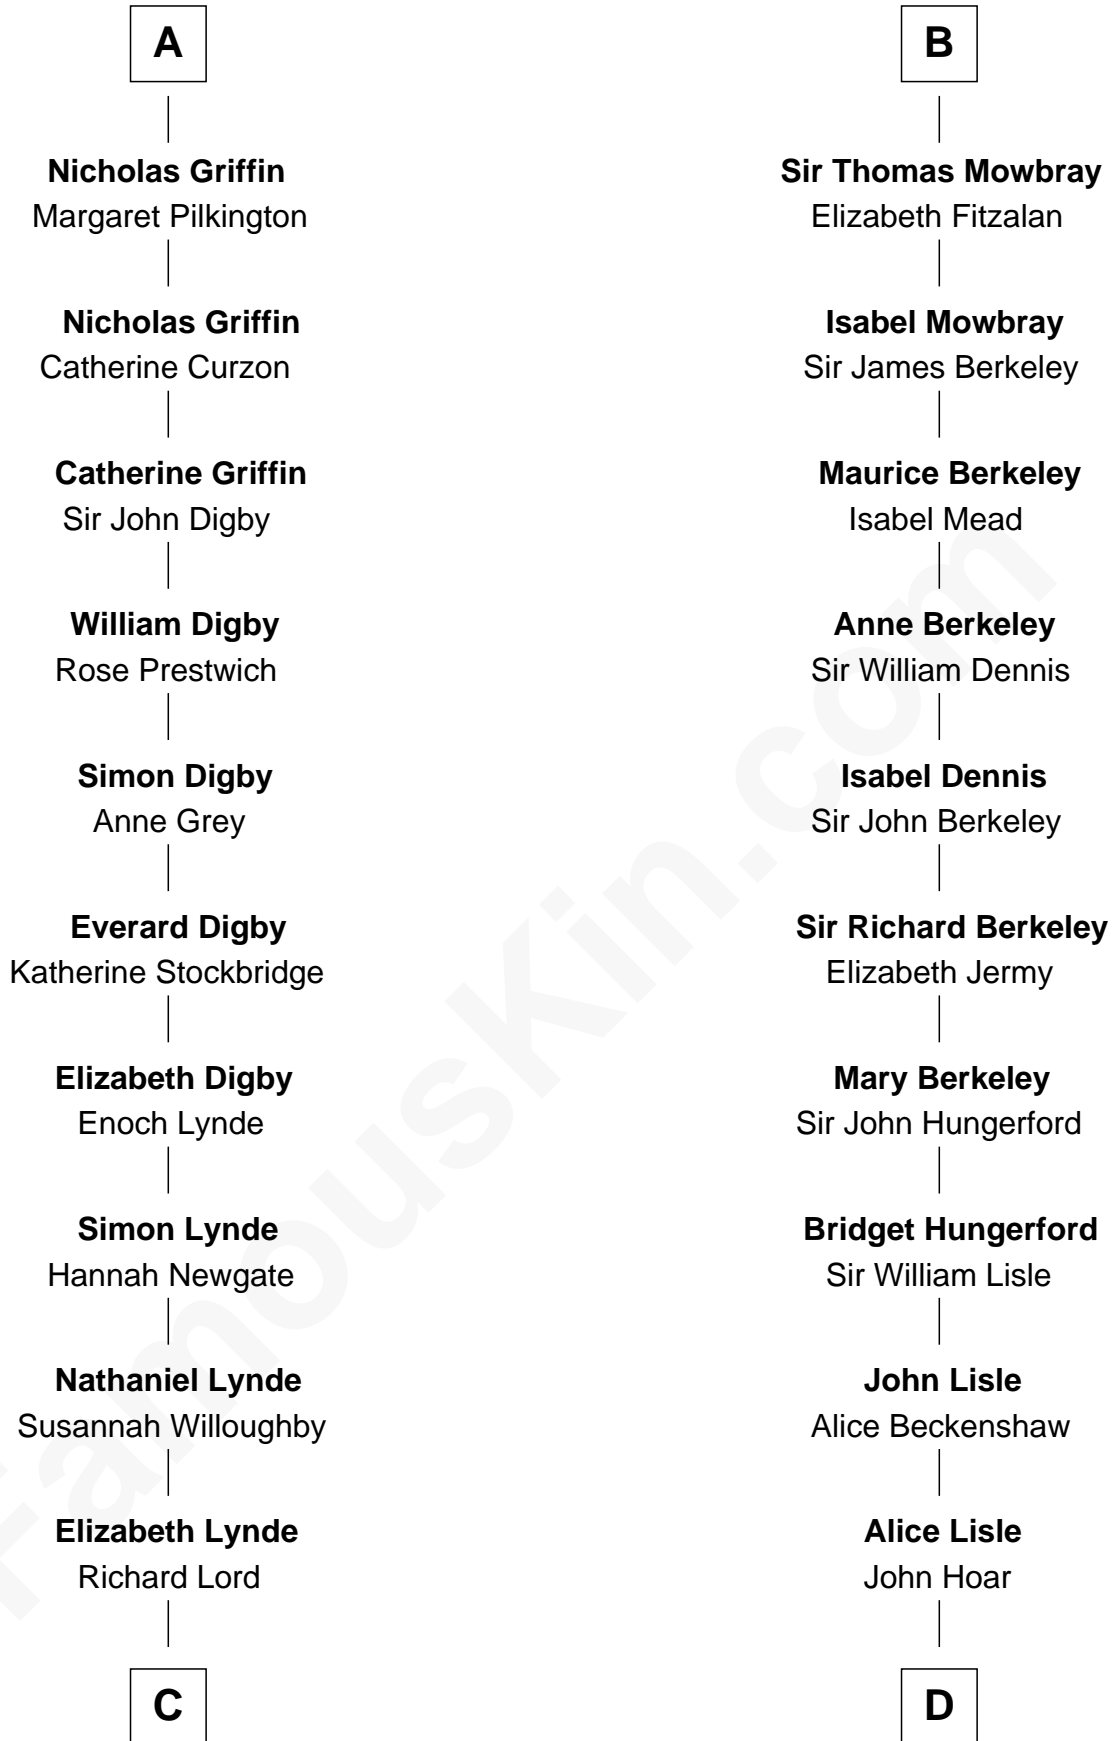

FamousKin.com Relationship Chart of

J.P. Morgan

American Banker and Art Collector

20th cousin 1 time removed of

Samuel Prescott

Completed Paul Revere's Midnight Ride

C

Lynde Lord
Lois Sheldon

Lynde Lord
Mary Lyman

Mary Sheldon Lord
John Pierpont

Juliet Pierpont
Junius Spencer Morgan

J.P. Morgan
American Banker and Art Collector

D

Elizabeth Hoar
Jonathan Prescott

Dr. Jonathan Prescott
Rebecca Bulkeley

Dr. Abel Prescott
Abigail Brigham

Samuel Prescott
Completed Paul Revere's Ride