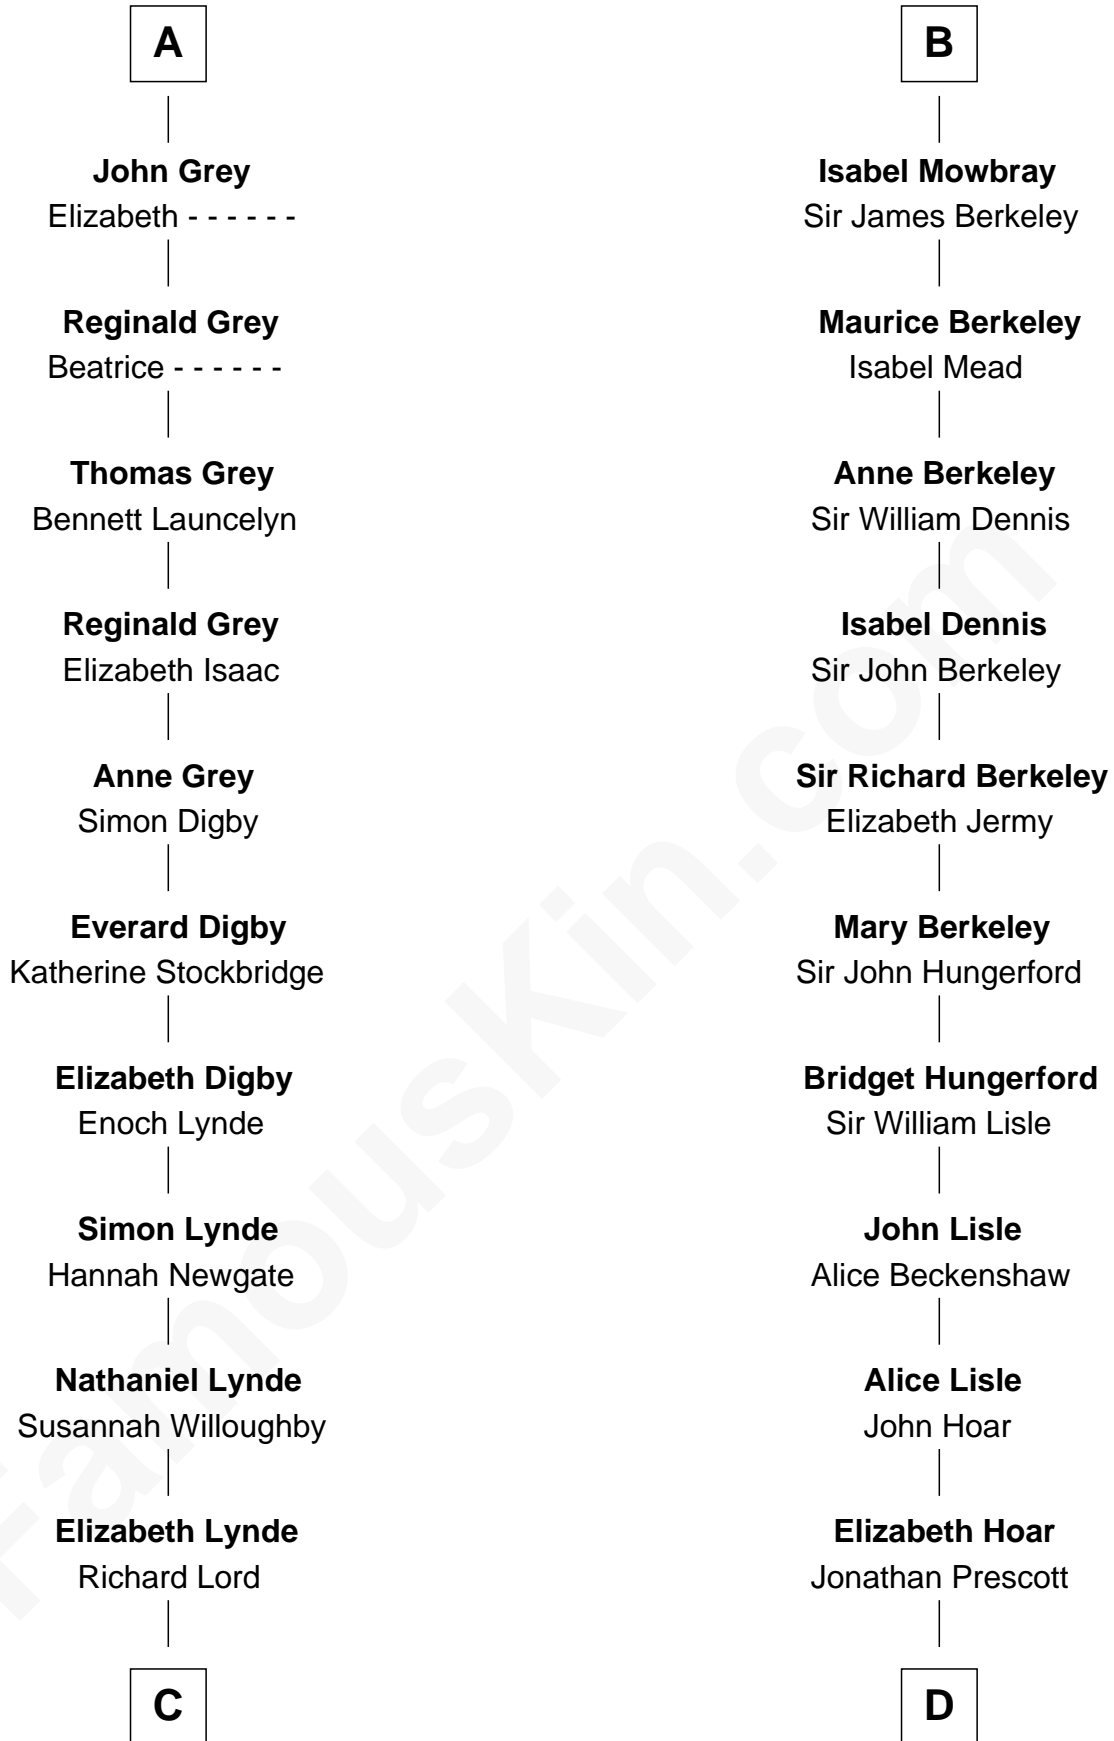

FamousKin.com

Relationship Chart of

J.P. Morgan

American Banker and Art Collector

19th cousin 2 times removed of

Samuel Prescott

Completed Paul Revere's Midnight Ride

C

Lynde Lord
Lois Sheldon

Lynde Lord
Mary Lyman

Mary Sheldon Lord
John Pierpont

Juliet Pierpont
Junius Spencer Morgan

J.P. Morgan
American Banker and Art Collector

D

Dr. Jonathan Prescott
Rebecca Bulkeley

Dr. Abel Prescott
Abigail Brigham

Samuel Prescott
Completed Paul Revere's Ride

FamousKin.com