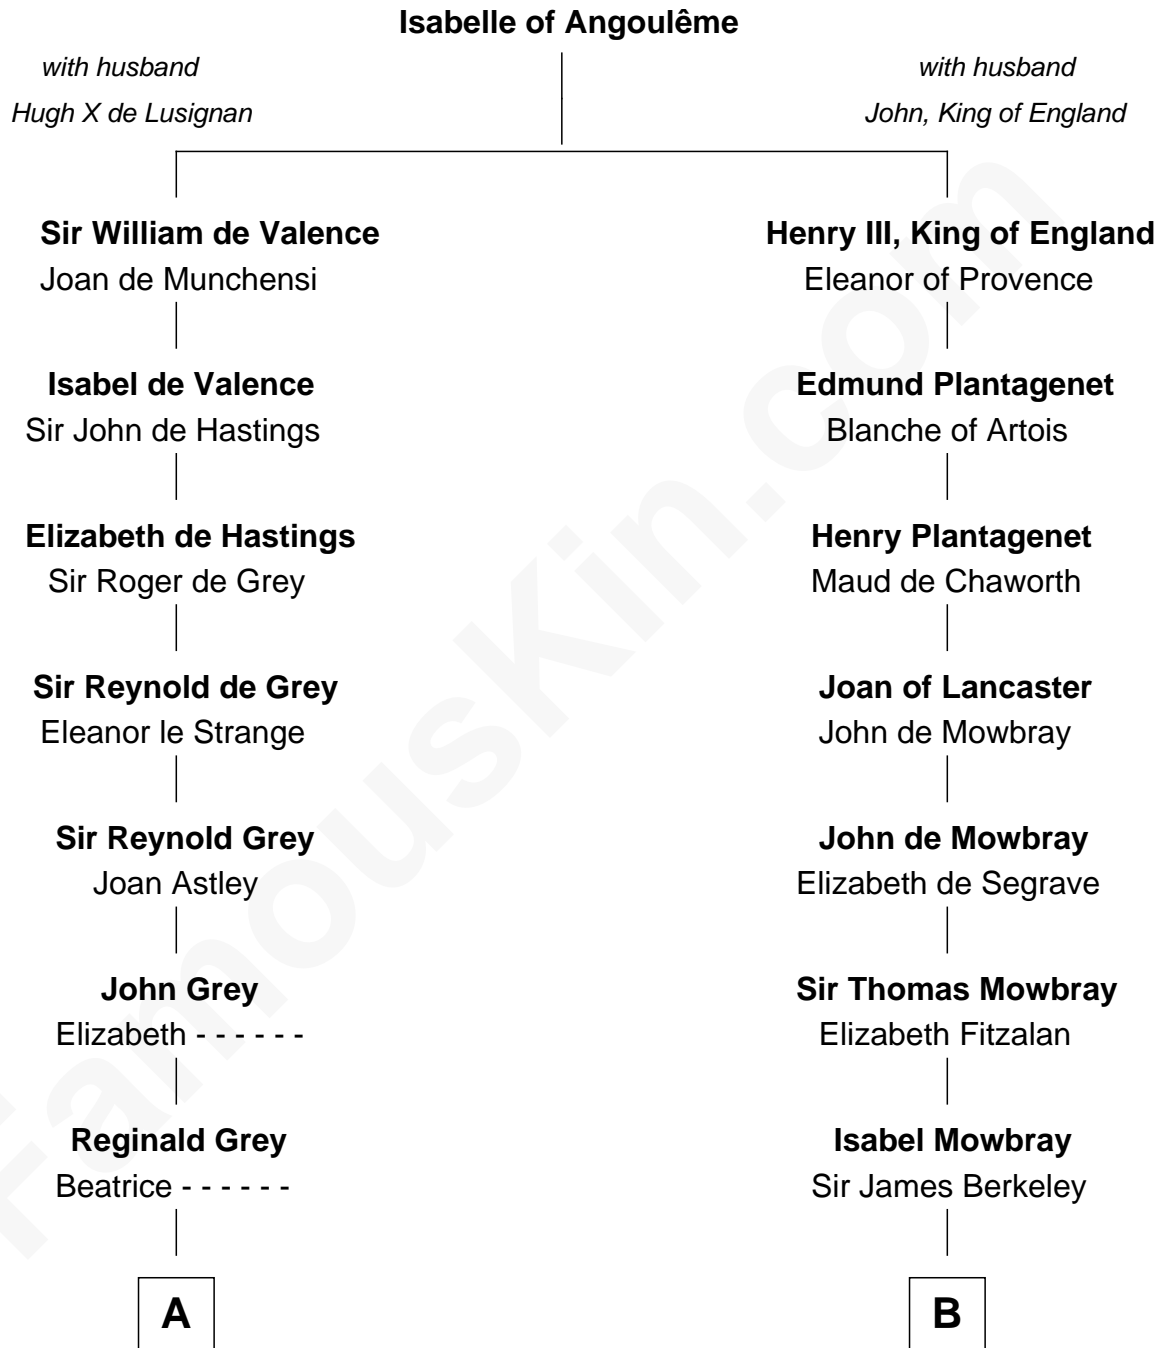

# FamousKin.com Relationship Chart of

**J.P. Morgan**

*American Banker and Art Collector*

18th cousin 1 time removed of

**Samuel Prescott**

*Completed Paul Revere's Midnight Ride*

**C**

**Mary Sheldon Lord**

John Pierpont

**Juliet Pierpont**

Junius Spencer Morgan

**J.P. Morgan**

*American Banker and Art Collector*

**D**

**Dr. Abel Prescott**

Abigail Brigham

**Samuel Prescott**

*Completed Paul Revere's Ride*

FamousKin.com