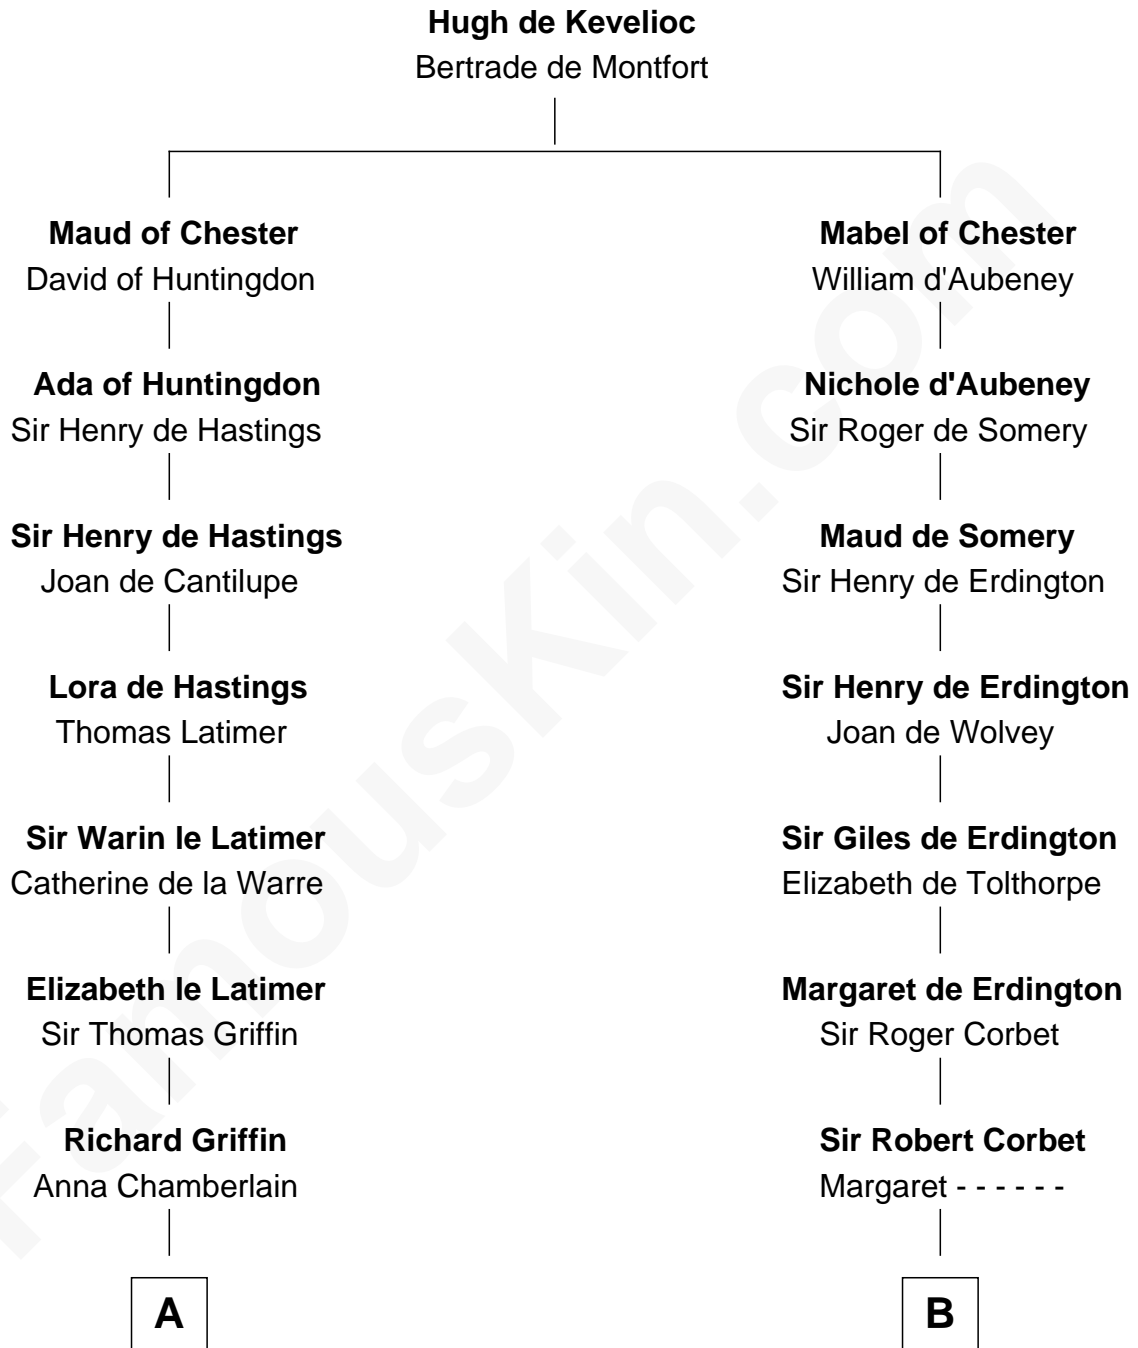

# FamousKin.com Relationship Chart of

**J.P. Morgan**

*American Banker and Art Collector*

17th cousin 4 times removed of

**Samuel Prescott**

*Completed Paul Revere's Midnight Ride*

**C**

—  
**Lynde Lord**  
Lois Sheldon

—  
**Lynde Lord**  
Mary Lyman

—  
**Mary Sheldon Lord**  
John Pierpont

—  
**Juliet Pierpont**  
Junius Spencer Morgan

—  
**J.P. Morgan**  
*American Banker and Art Collector*

FamousKin.com