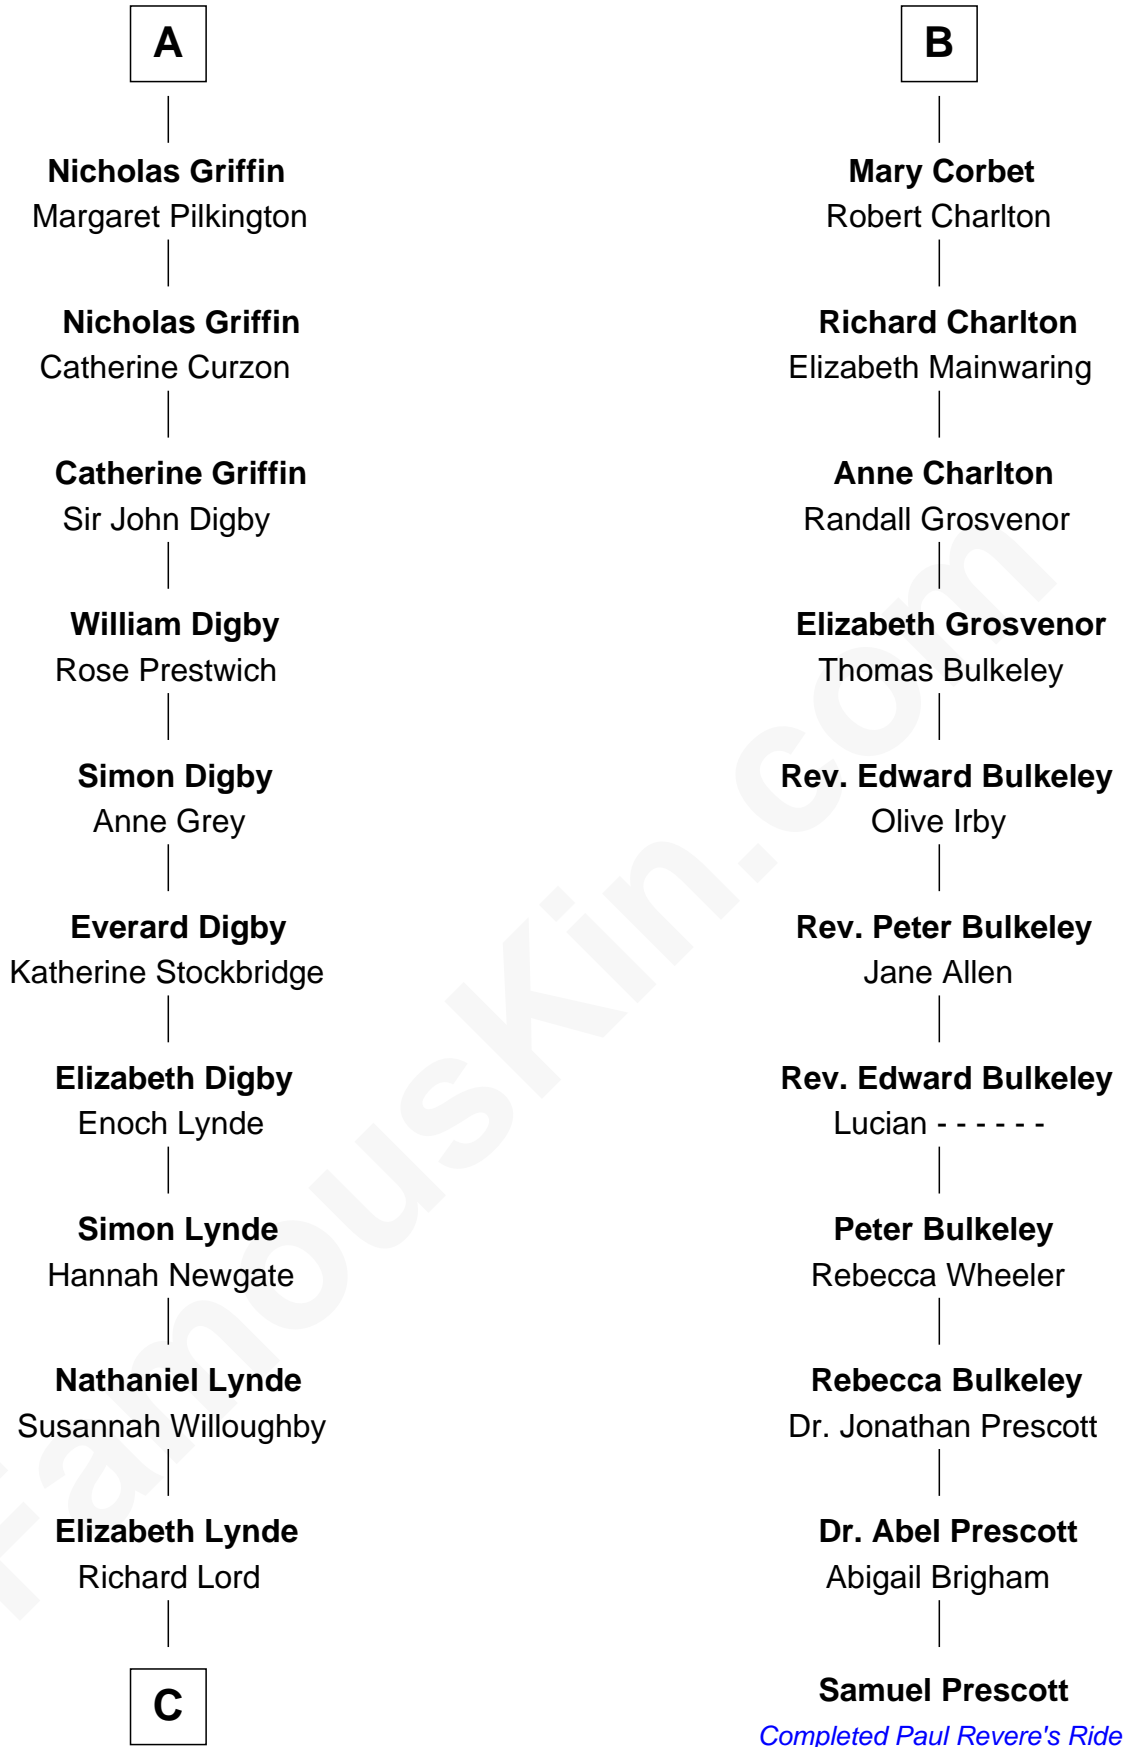

# FamousKin.com Relationship Chart of

**J.P. Morgan**

*American Banker and Art Collector*

17th cousin 4 times removed of

**Samuel Prescott**

*Completed Paul Revere's Midnight Ride*

**C**

—  
**Lynde Lord**  
Lois Sheldon

—  
**Lynde Lord**  
Mary Lyman

—  
**Mary Sheldon Lord**  
John Pierpont

—  
**Juliet Pierpont**  
Junius Spencer Morgan

—  
**J.P. Morgan**  
*American Banker and Art Collector*

FamousKin.com