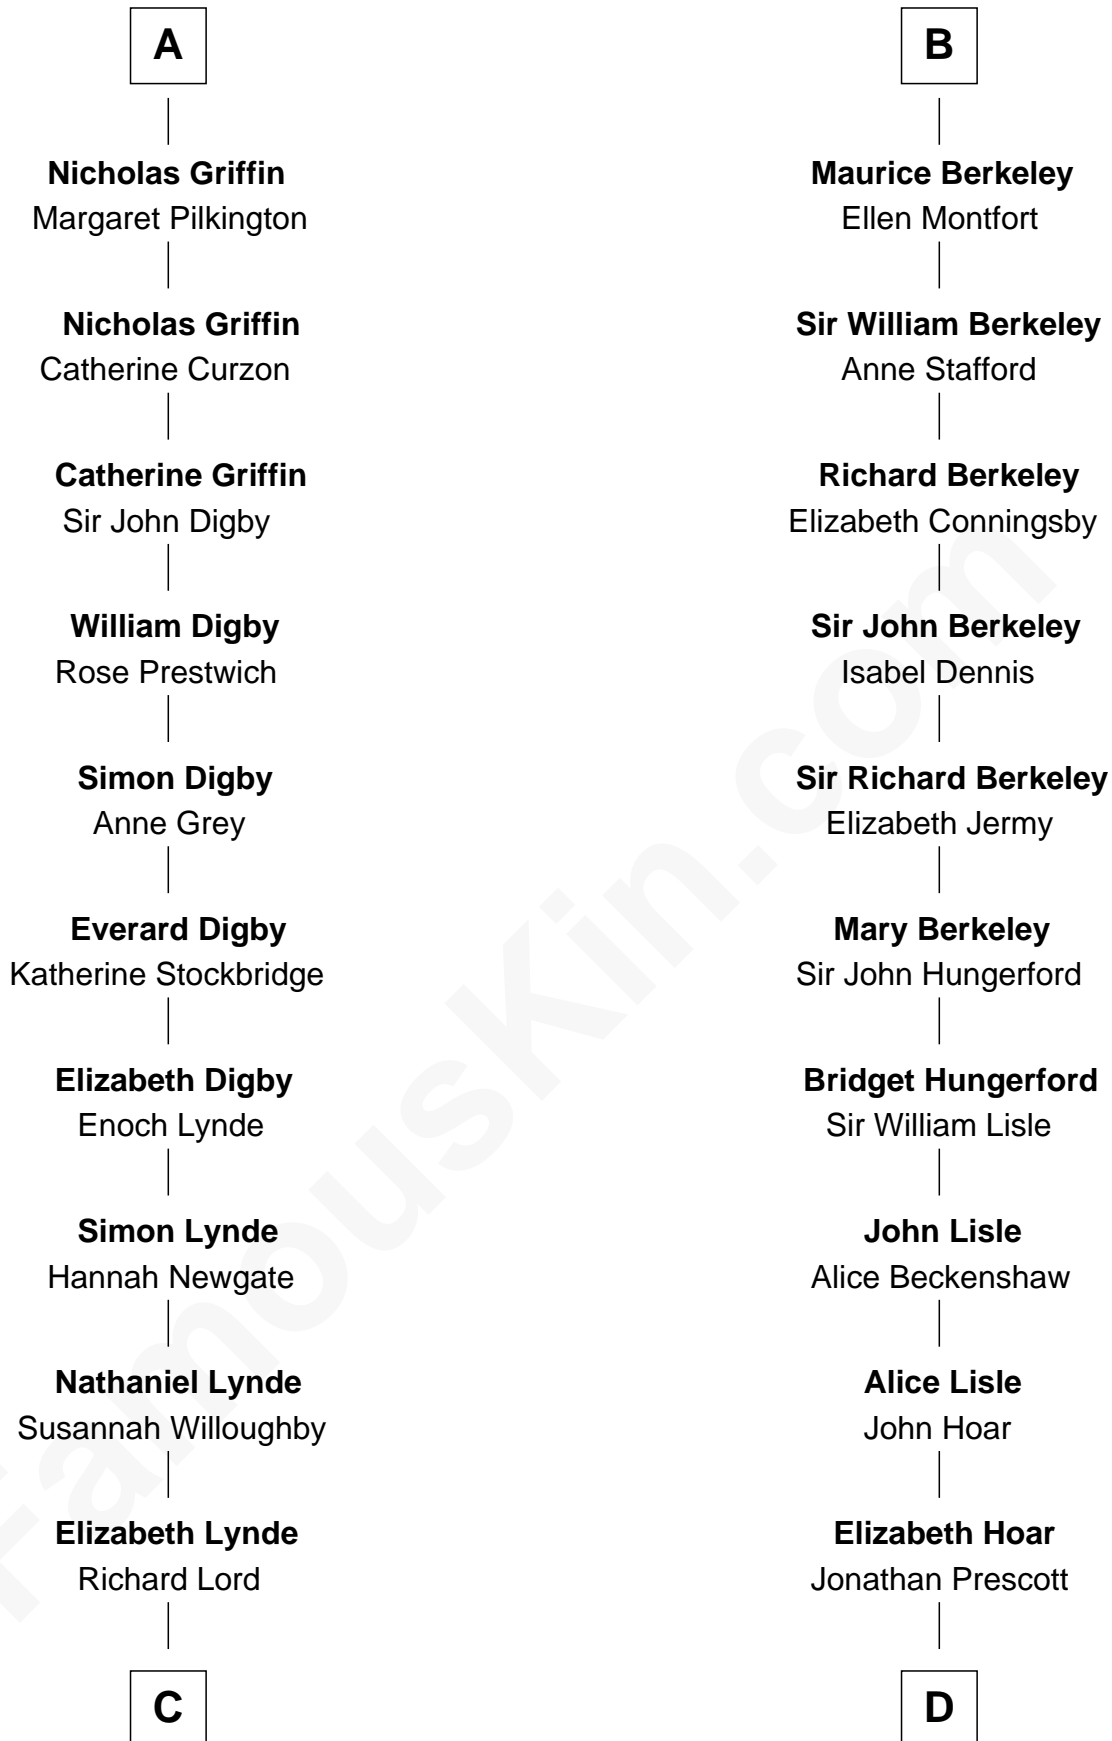

# FamousKin.com Relationship Chart of

**J.P. Morgan**

*American Banker and Art Collector*

19th cousin 2 times removed of

**Samuel Prescott**

*Completed Paul Revere's Midnight Ride*

**C**

**Lynde Lord**  
Lois Sheldon

**Lynde Lord**  
Mary Lyman

**Mary Sheldon Lord**  
John Pierpont

**Juliet Pierpont**  
Junius Spencer Morgan

**J.P. Morgan**  
*American Banker and Art Collector*

**D**

**Dr. Jonathan Prescott**  
Rebecca Bulkeley

**Dr. Abel Prescott**  
Abigail Brigham

**Samuel Prescott**  
*Completed Paul Revere's Ride*

FamousKin.com