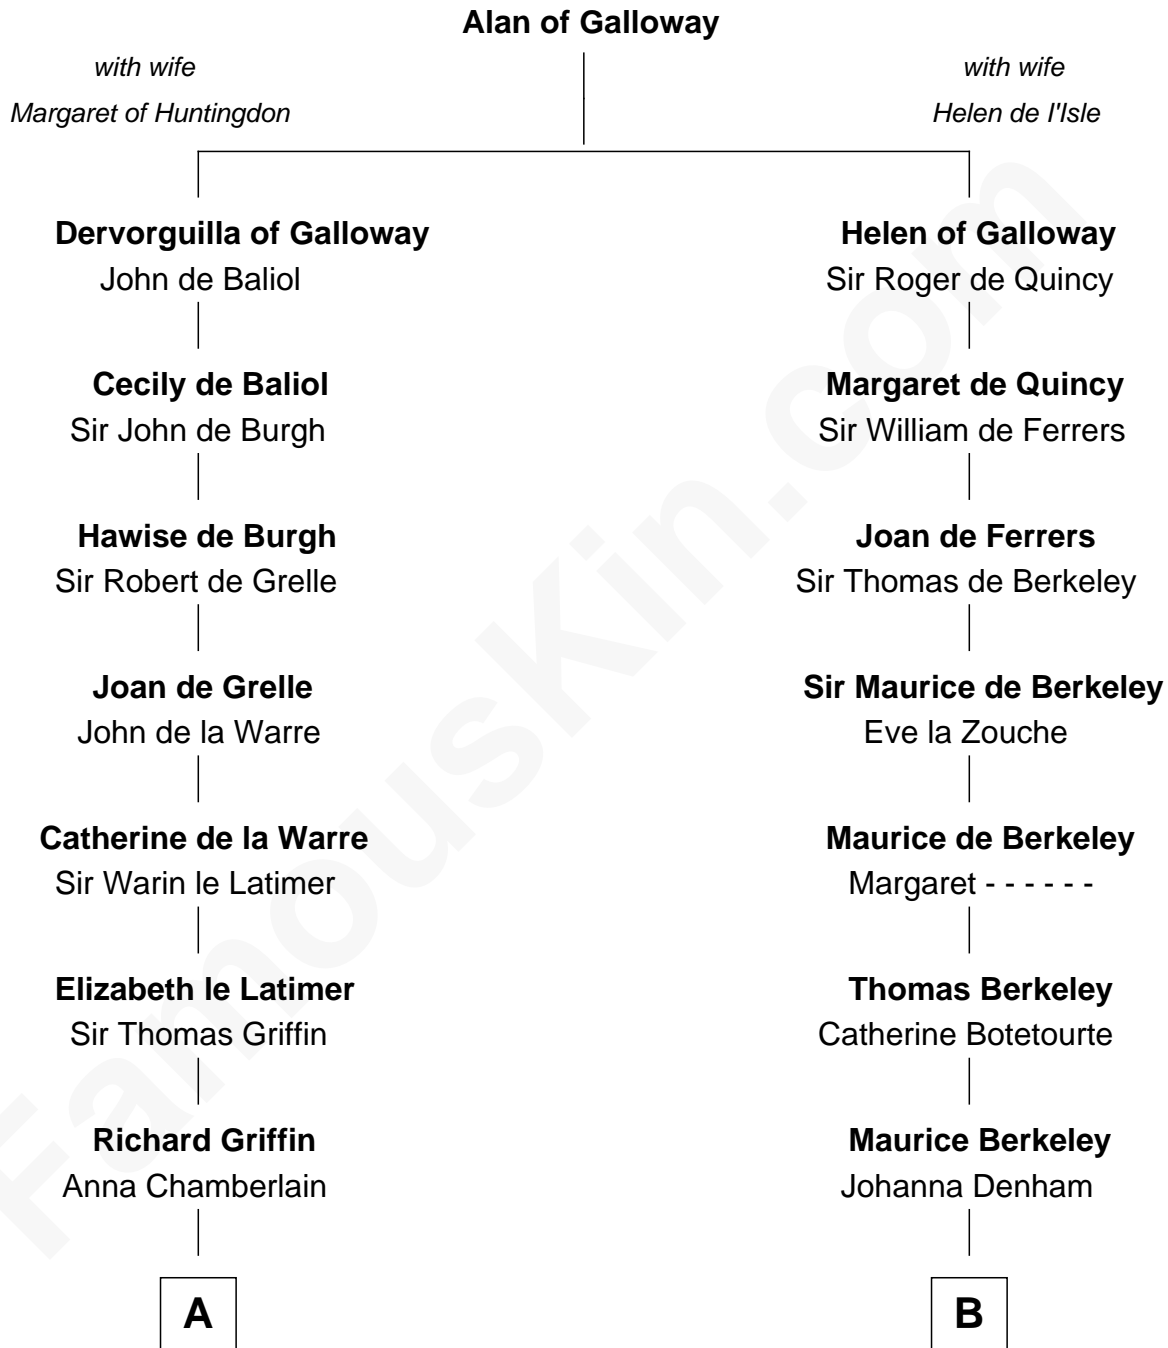

# FamousKin.com Relationship Chart of

**J.P. Morgan**

*American Banker and Art Collector*

19th cousin 2 times removed of

**Samuel Prescott**

*Completed Paul Revere's Midnight Ride*

**C**

**Lynde Lord**  
Lois Sheldon

**Lynde Lord**  
Mary Lyman

**Mary Sheldon Lord**  
John Pierpont

**Juliet Pierpont**  
Junius Spencer Morgan

**J.P. Morgan**  
*American Banker and Art Collector*

**D**

**Dr. Jonathan Prescott**  
Rebecca Bulkeley

**Dr. Abel Prescott**  
Abigail Brigham

**Samuel Prescott**  
*Completed Paul Revere's Ride*

FamousKin.com