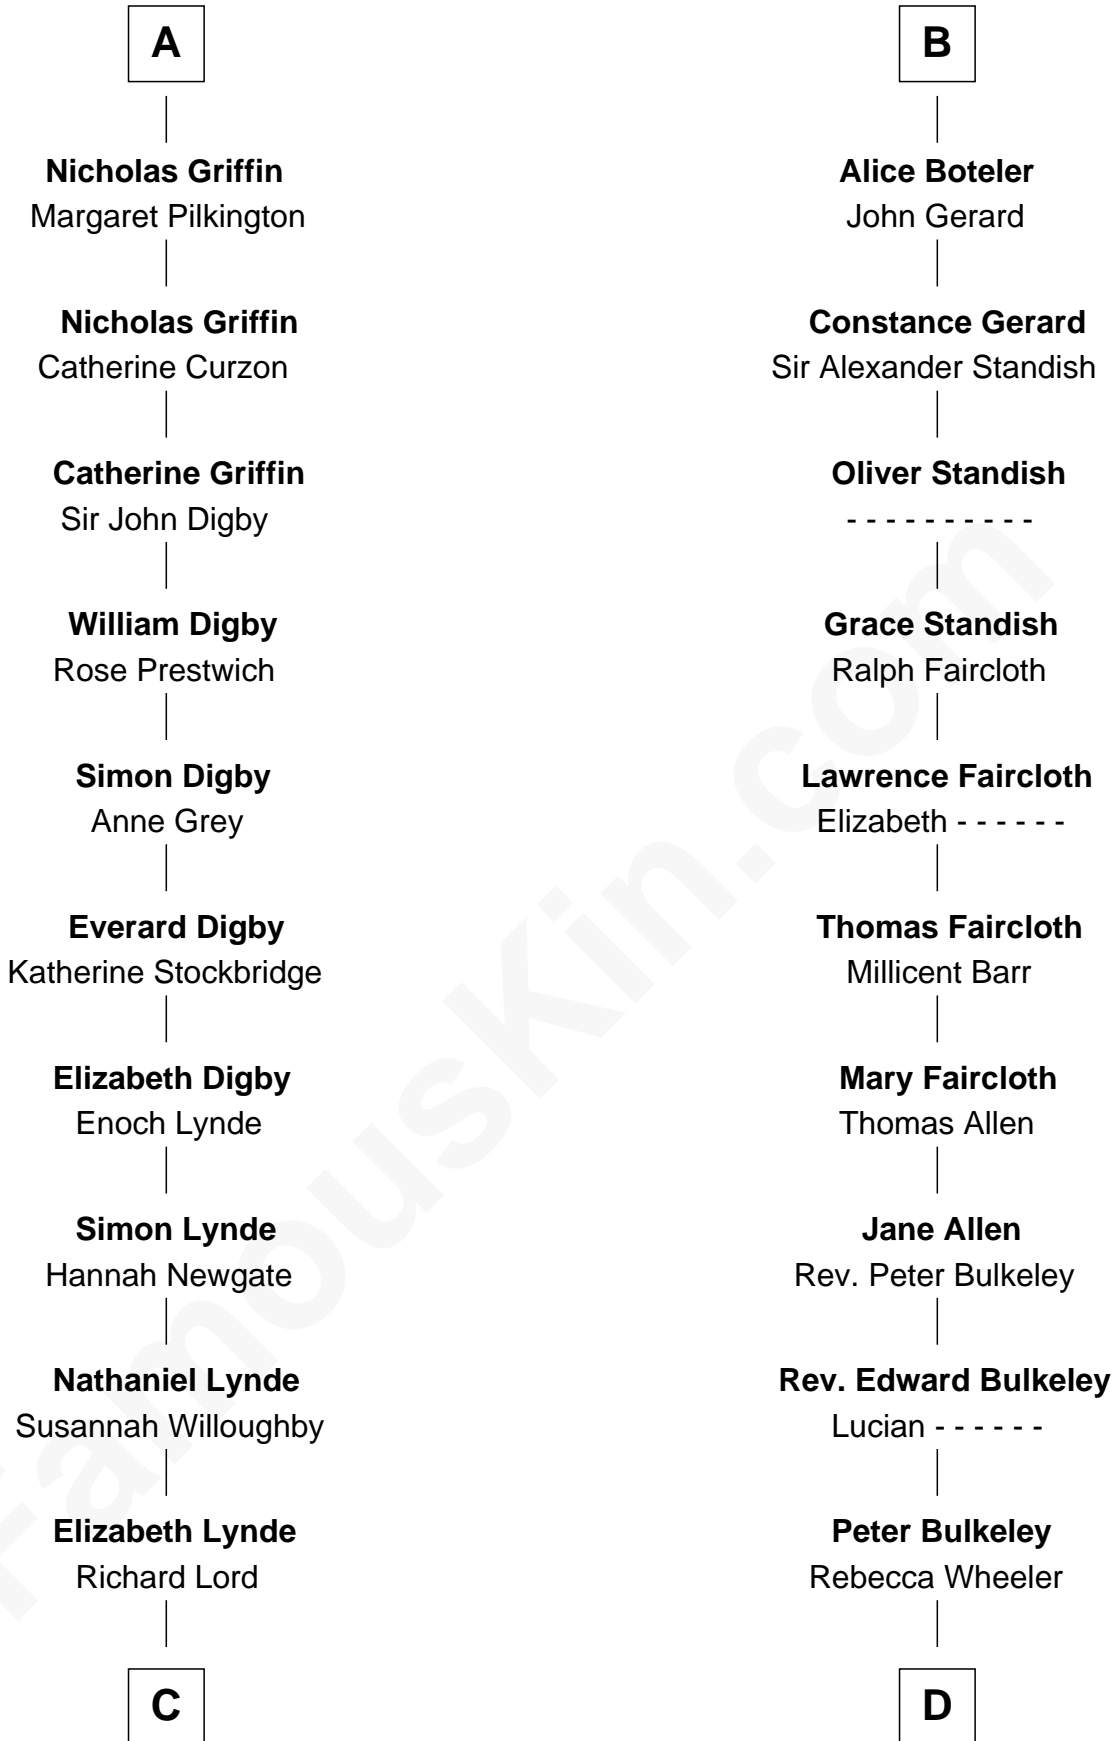

FamousKin.com Relationship Chart of

J.P. Morgan

American Banker and Art Collector

19th cousin 2 times removed of

Samuel Prescott

Completed Paul Revere's Midnight Ride

C

Lynde Lord
Lois Sheldon

Lynde Lord
Mary Lyman

Mary Sheldon Lord
John Pierpont

Juliet Pierpont
Junius Spencer Morgan

J.P. Morgan
American Banker and Art Collector

D

Rebecca Bulkeley
Dr. Jonathan Prescott

Dr. Abel Prescott
Abigail Brigham

Samuel Prescott
Completed Paul Revere's Ride

FamousKin.com