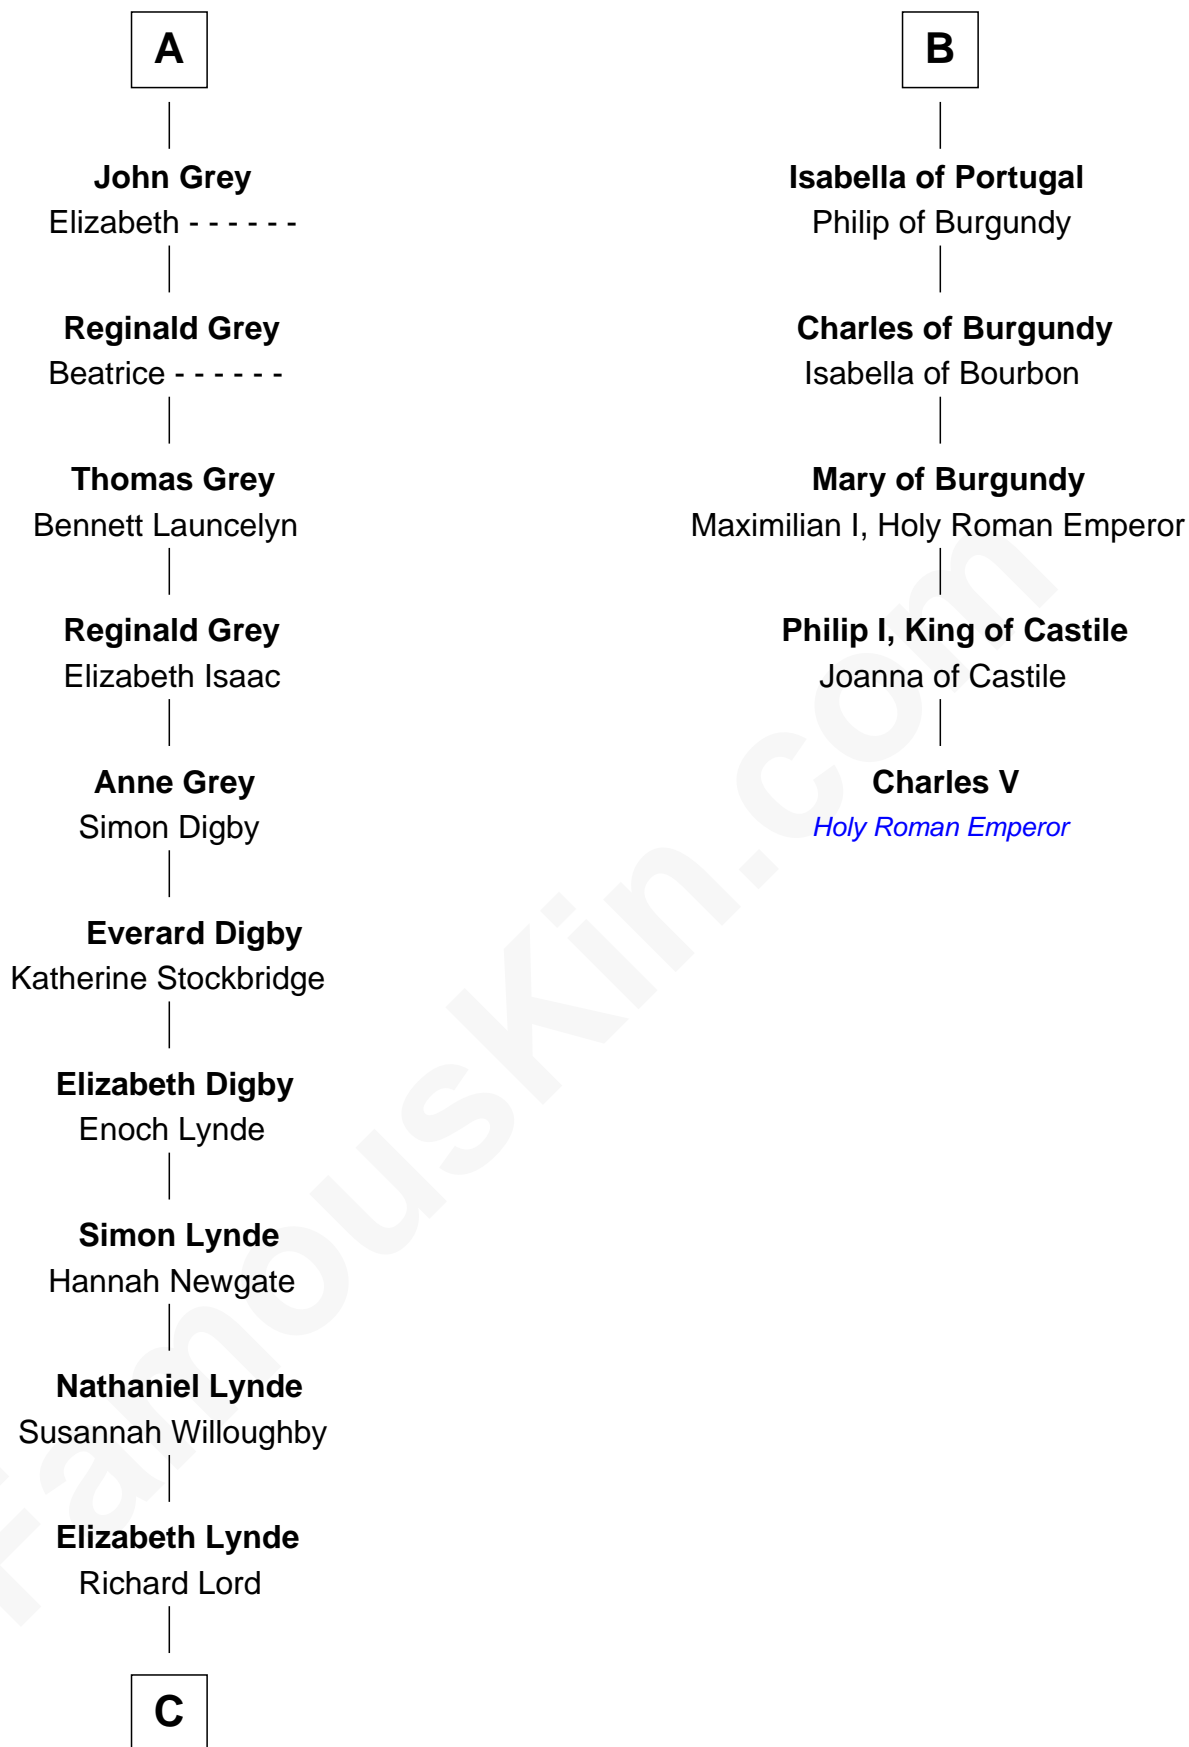

# FamousKin.com Relationship Chart of

**J.P. Morgan**

*American Banker and Art Collector*

11th cousin 10 times removed of

**Charles V**

*Holy Roman Emperor*

**Sir Geoffrey FitzPiers**

*with wife  
Beatrix de Say*

**Isabella de Beauchamp**  
Sir Patrick de Chaworth

**Maud de Verdun**  
Sir John de Grey

**Maud de Chaworth**  
Henry Plantagenet

**Sir Roger de Grey**  
Elizabeth de Hastings

**Henry of Lancaster**  
Isabella de Beaumont

**Sir Reynold de Grey**  
Eleanor le Strange

**Blanche of Lancaster**  
John of Gaunt

**Sir Reynold Grey**  
Joan Astley

**Philippa of Lancaster**  
John I, King of Portugal

**A**

**B**

**C**

—  
**Lynde Lord**  
Lois Sheldon