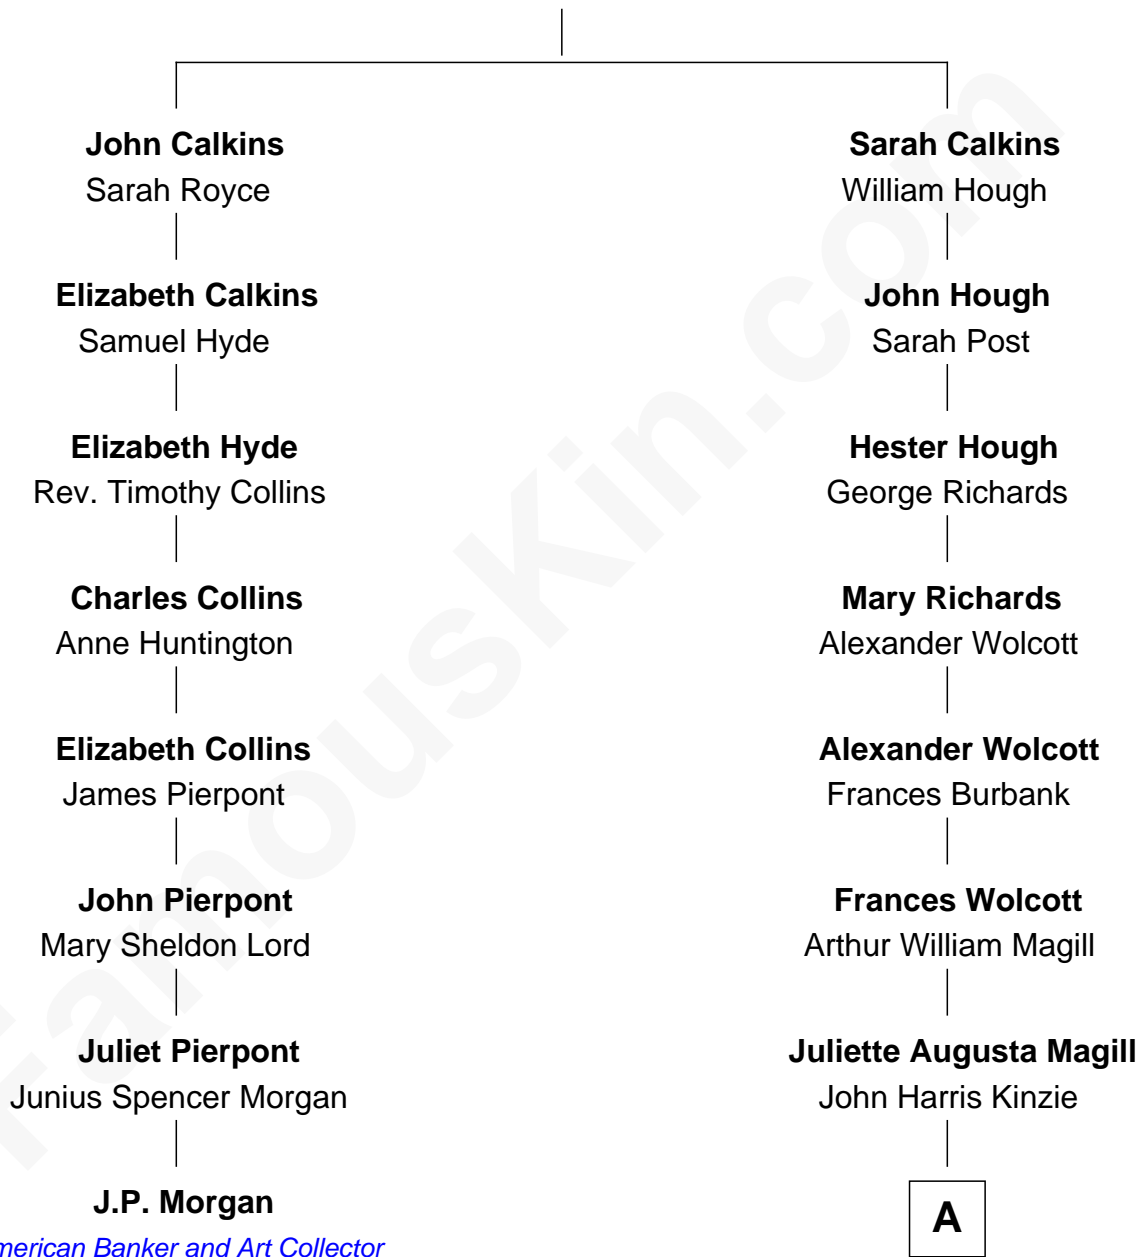

FamousKin.com Relationship Chart of

J.P. Morgan

American Banker and Art Collector

7th cousin 1 time removed of

Juliette Gordon Low

Founder of the Girl Scouts

Hugh Calkins

Anne - - - - -

A

Eleanor Lytle Kinzie
William Washington Gordon

Juliette Gordon Low
Founder of the Girl Scouts

FamousKin.com