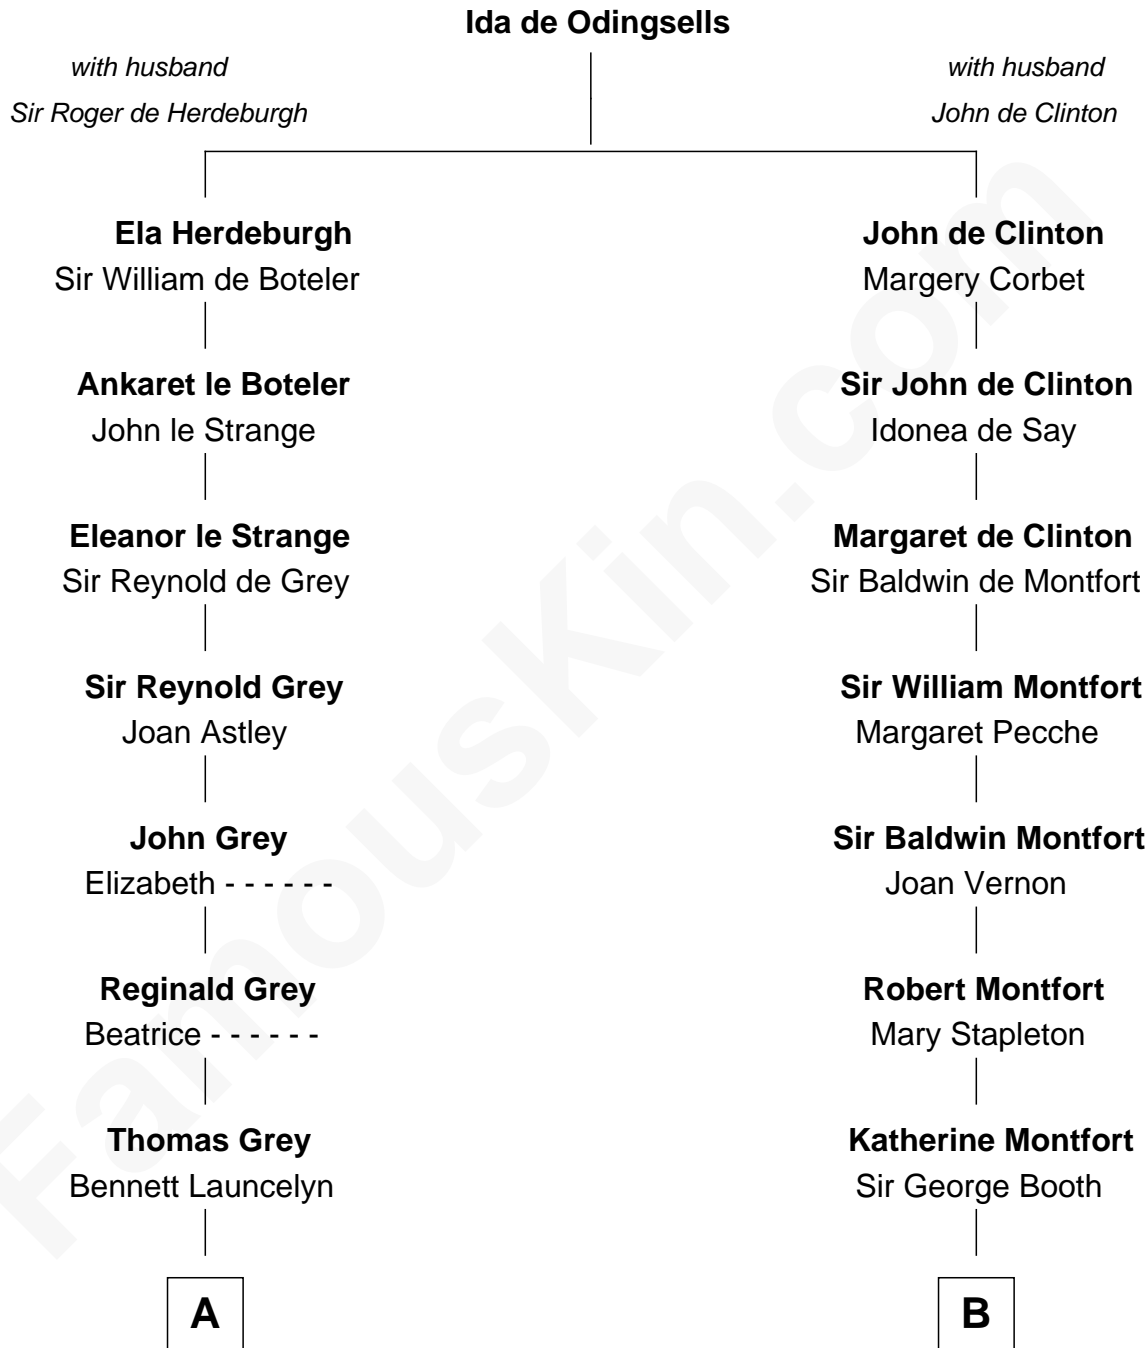

FamousKin.com Relationship Chart of

J.P. Morgan

American Banker and Art Collector

18th cousin of

Stephen A. Douglas

Participated in Lincoln-Douglas Debates

C

Juliet Pierpont
Junius Spencer Morgan