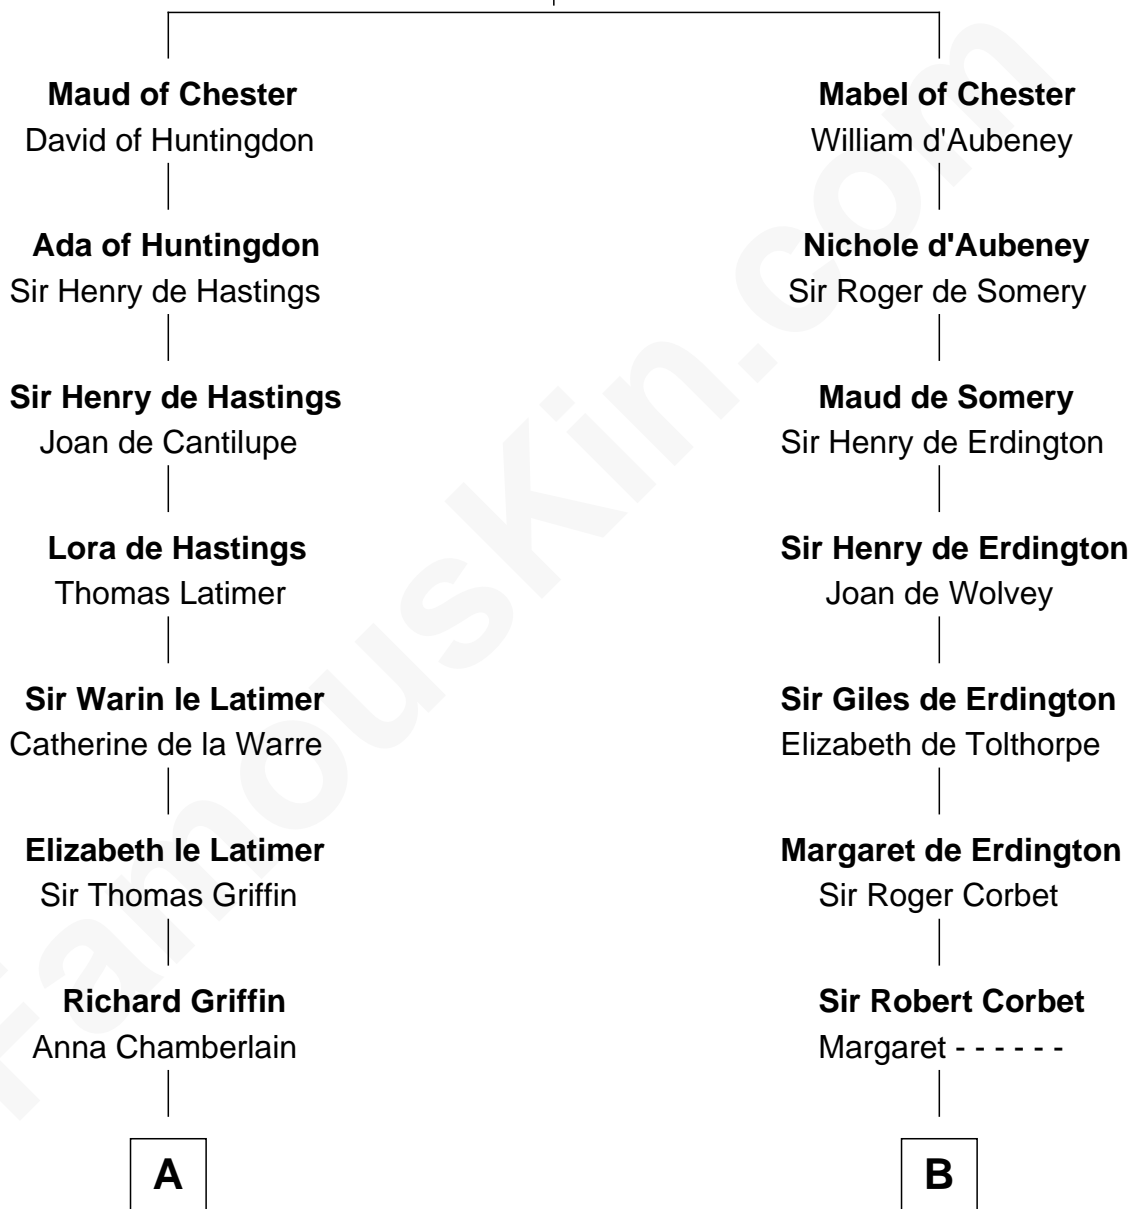

FamousKin.com Relationship Chart of

J.P. Morgan

American Banker and Art Collector

21st cousin of

John Davis Long

32nd Governor of Massachusetts

Hugh de Kevelioc
Bertrade de Montfort

C