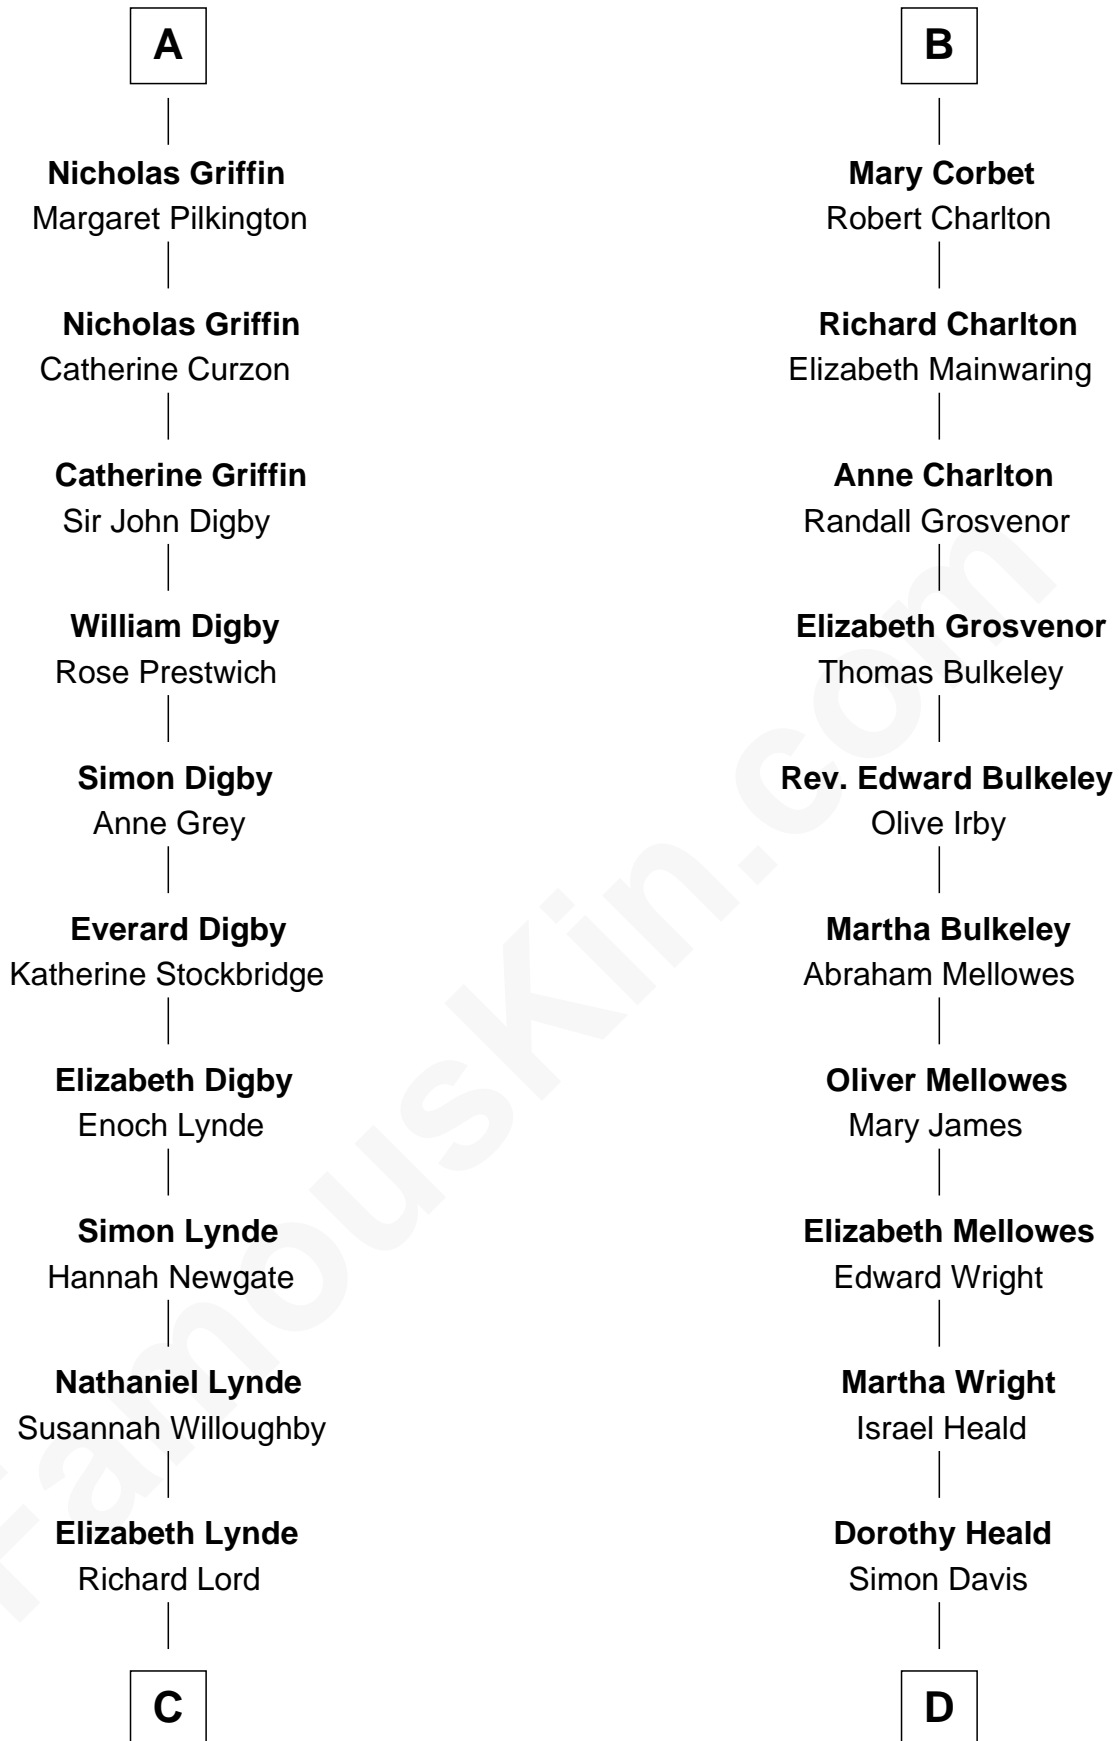

FamousKin.com Relationship Chart of

J.P. Morgan

American Banker and Art Collector

21st cousin of

John Davis Long

32nd Governor of Massachusetts

Hugh de Kevelioc
Bertrade de Montfort

C

Lynde Lord
Lois Sheldon

Lynde Lord
Mary Lyman

Mary Sheldon Lord
John Pierpont

Juliet Pierpont
Junius Spencer Morgan

J.P. Morgan
American Banker and Art Collector

D

Simon Davis
Hannah Gates

David Davis
Abigail Brown