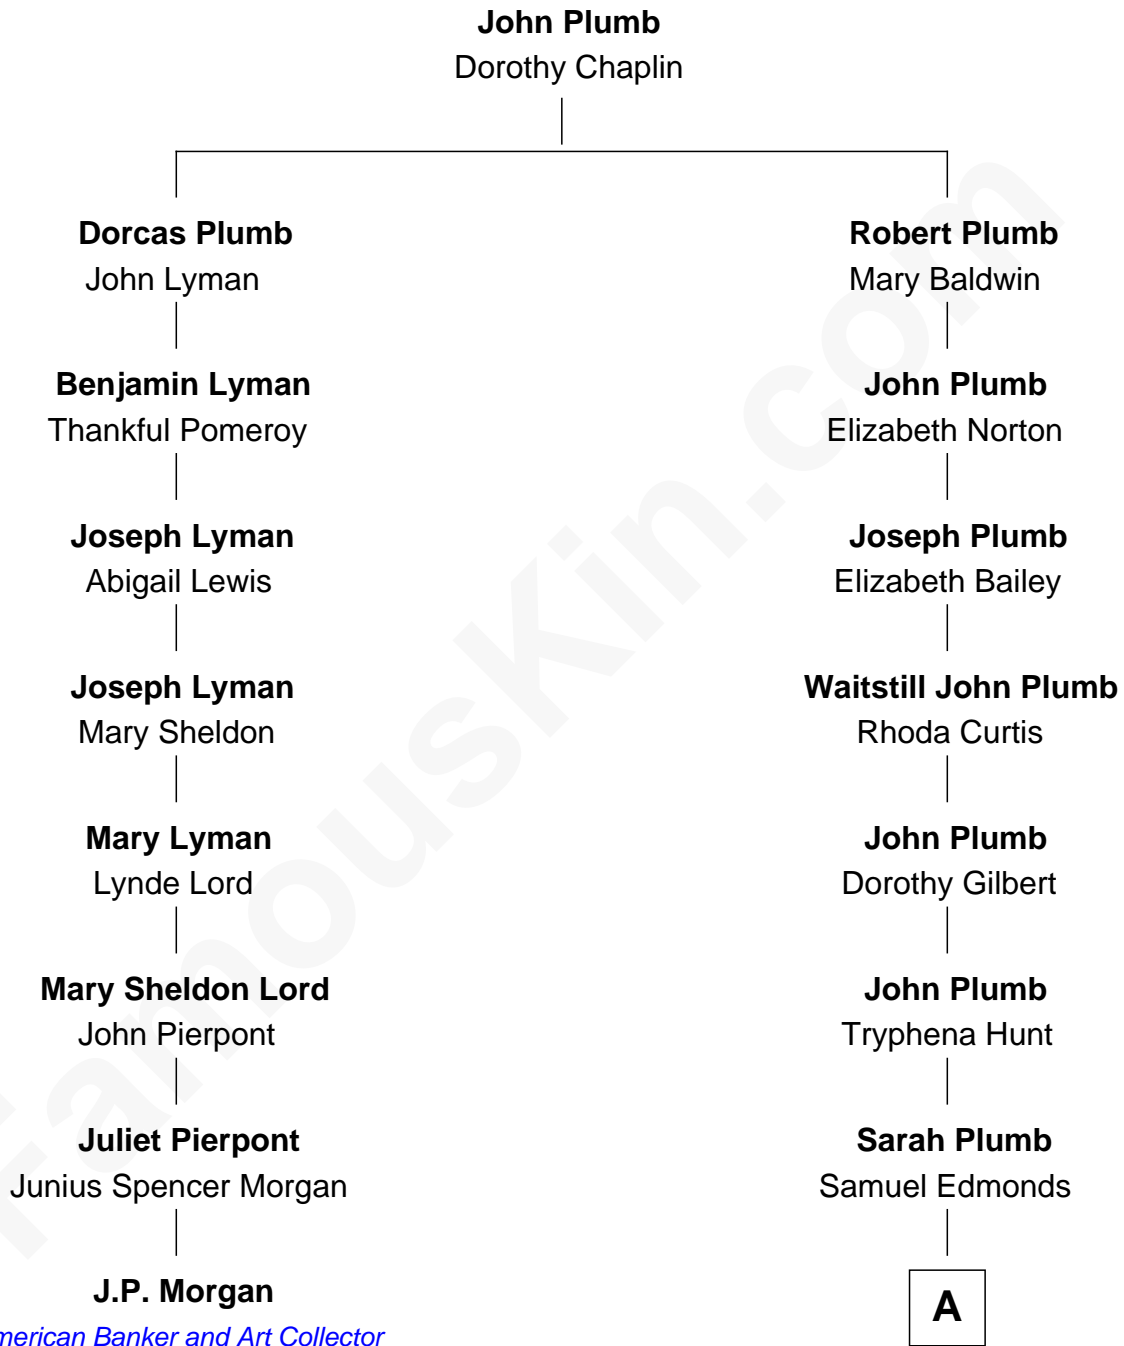

# FamousKin.com Relationship Chart of

**J.P. Morgan**

*American Banker and Art Collector*

7th cousin 3 times removed of

**Ernest Hemingway**

*Author of The Sun Also Rises*

A

John Wesley Edmonds

Margaret Miller

Adelaide Edmonds

Anson Tyler Hemingway

Clarence Edmonds Hemingway

Grace H. Hall

Ernest Hemingway

*Author of [The Sun Also Rises](#)*