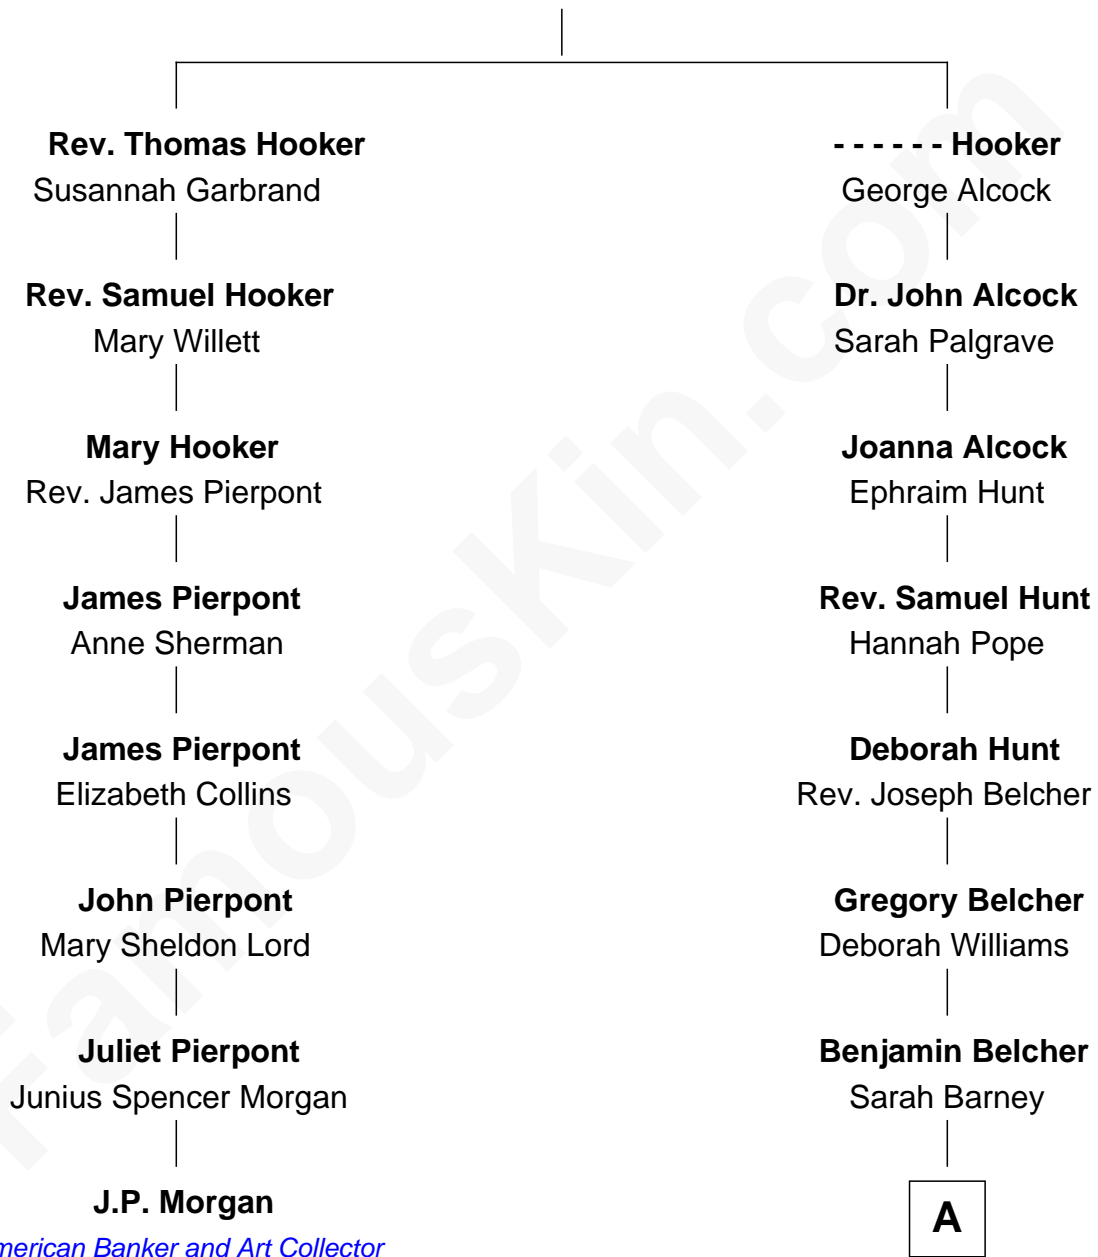

# FamousKin.com Relationship Chart of

**J.P. Morgan**

*American Banker and Art Collector*

7th cousin 3 times removed of

**General Douglas MacArthur**

*U.S. Army - World War II*

Thomas Hooker

FamousKin.com