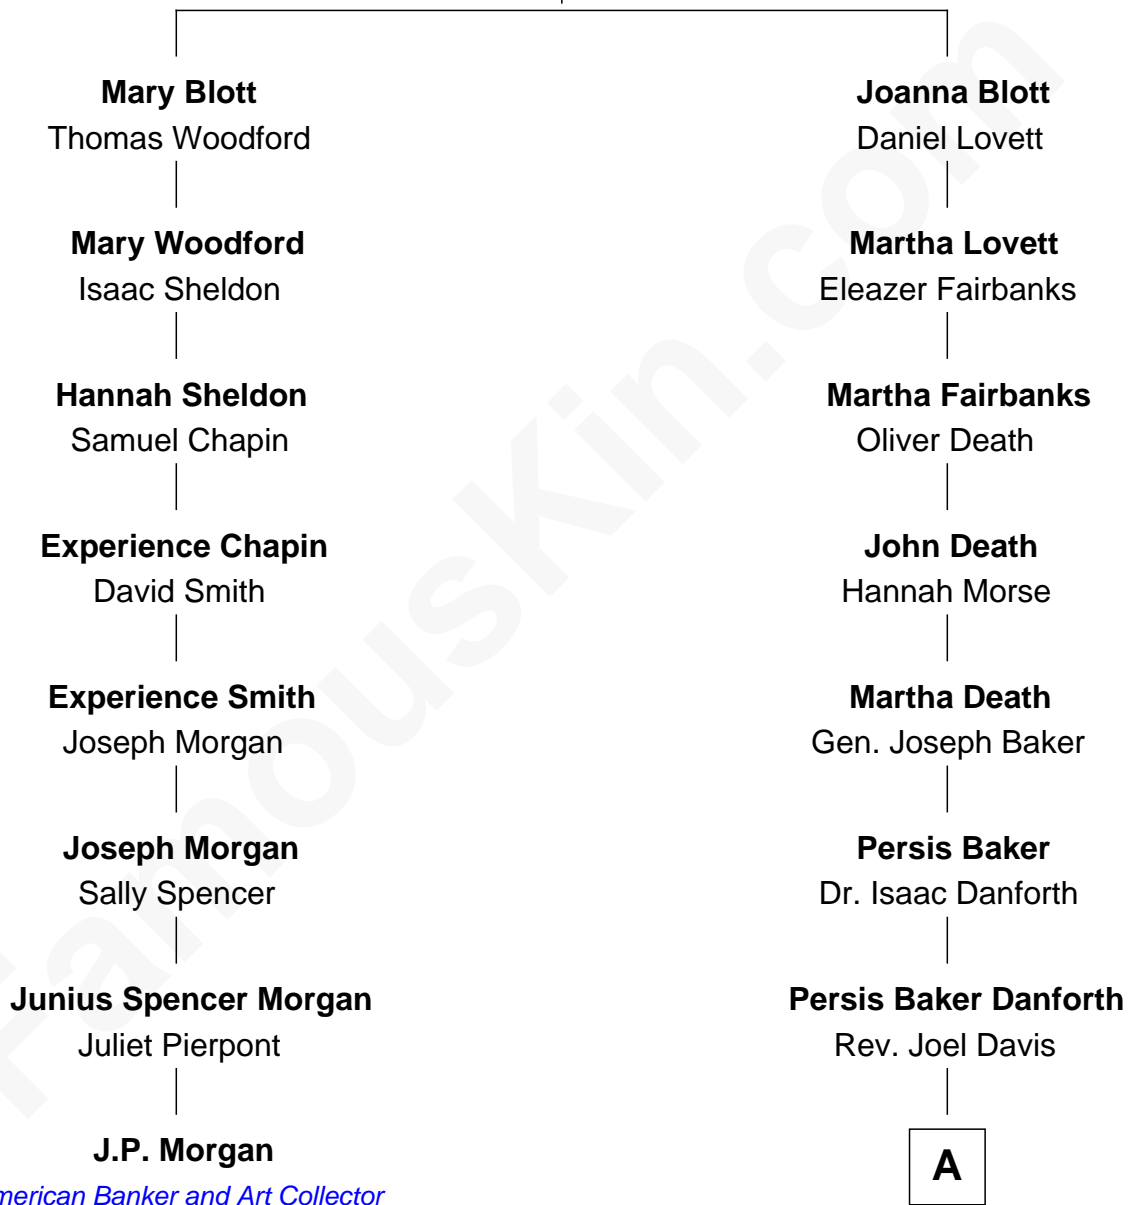

# FamousKin.com Relationship Chart of

**J.P. Morgan**

*American Banker and Art Collector*

7th cousin 4 times removed of

**Geena Davis**

*Movie and TV Actress*

**Robert Blott**  
Susanna Selbee

**A**

**Isaac Danforth Davis**

Mary Ann Farnham

**William Farnham Davis**

Nancy May Greene

**Isaac Danforth Davis**

Edna Frances Greene

**William Frank Davis**

Lucille Martha Cook

**Geena Davis**

*Movie and TV Actress*