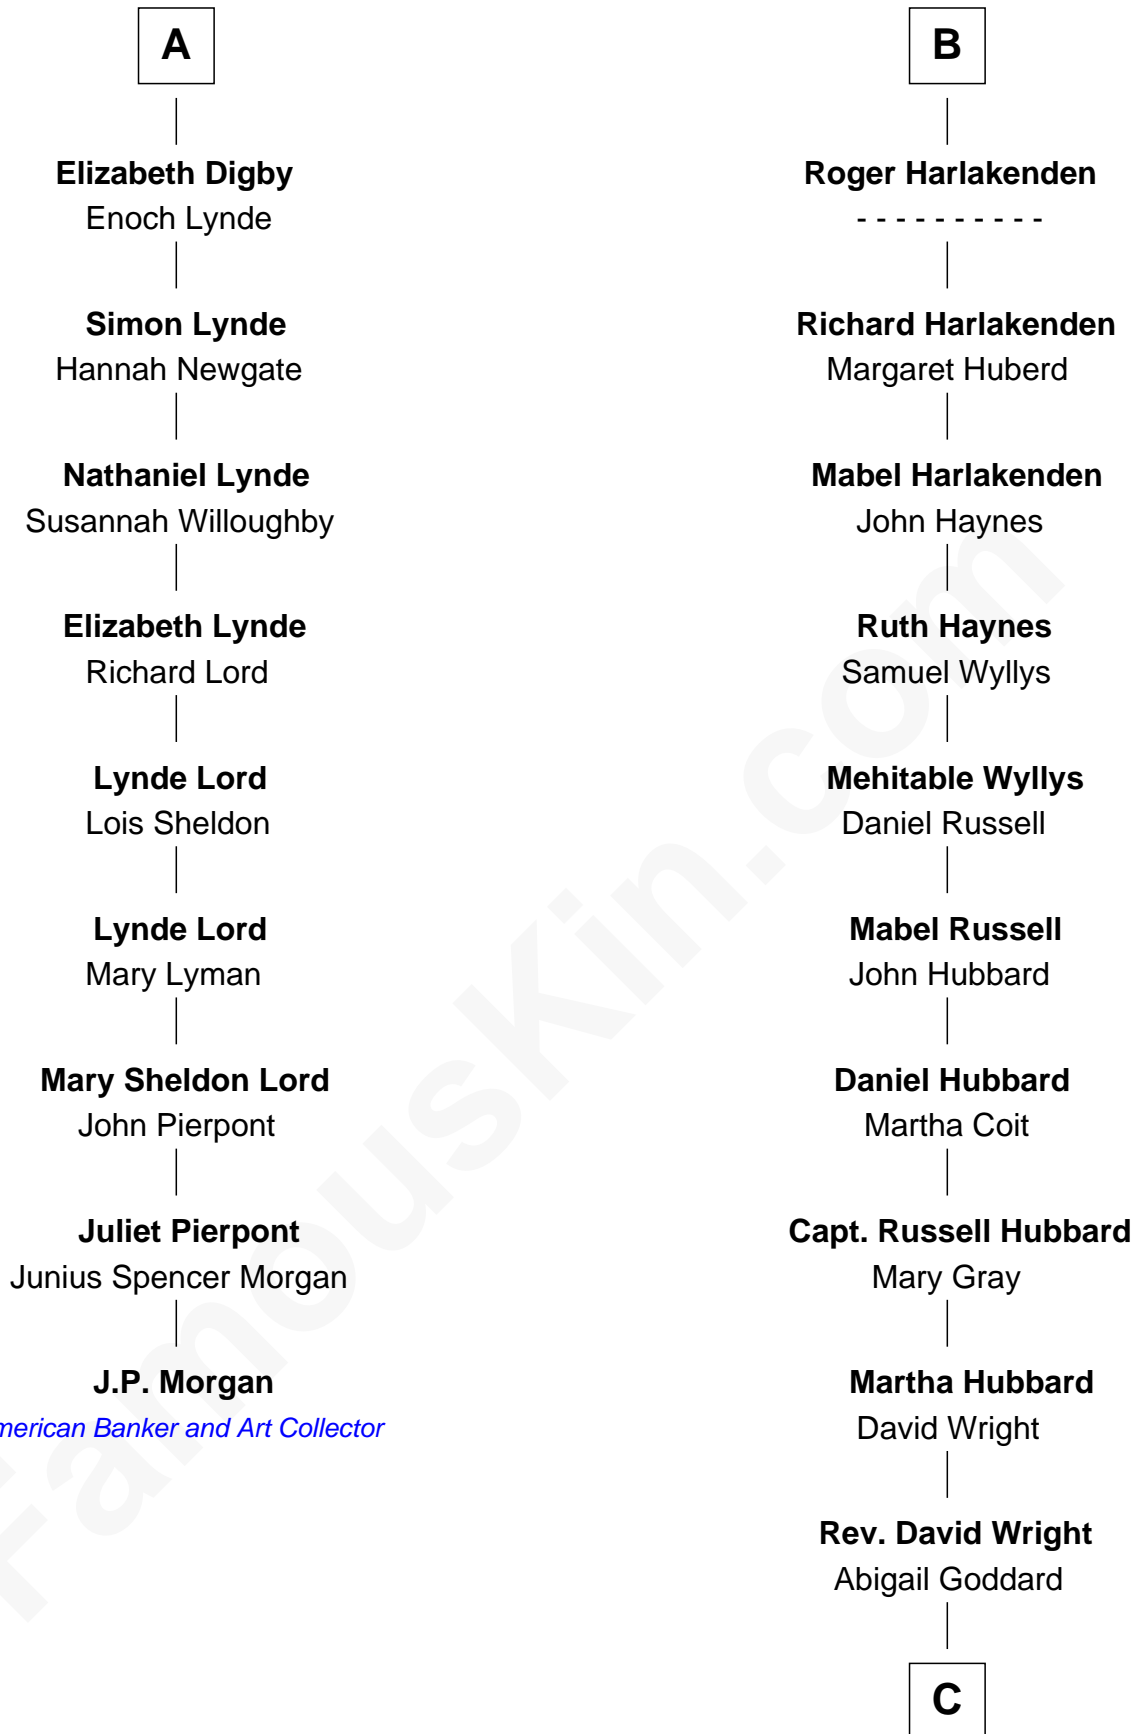

# FamousKin.com Relationship Chart of

**J.P. Morgan**

*American Banker and Art Collector*

15th cousin 3 times removed of

**Frank Lloyd Wright**

*American Architect*

C

William Carey Wright

Anna Lloyd Jones

Frank Lloyd Wright

*American Architect*

FamousKin.com