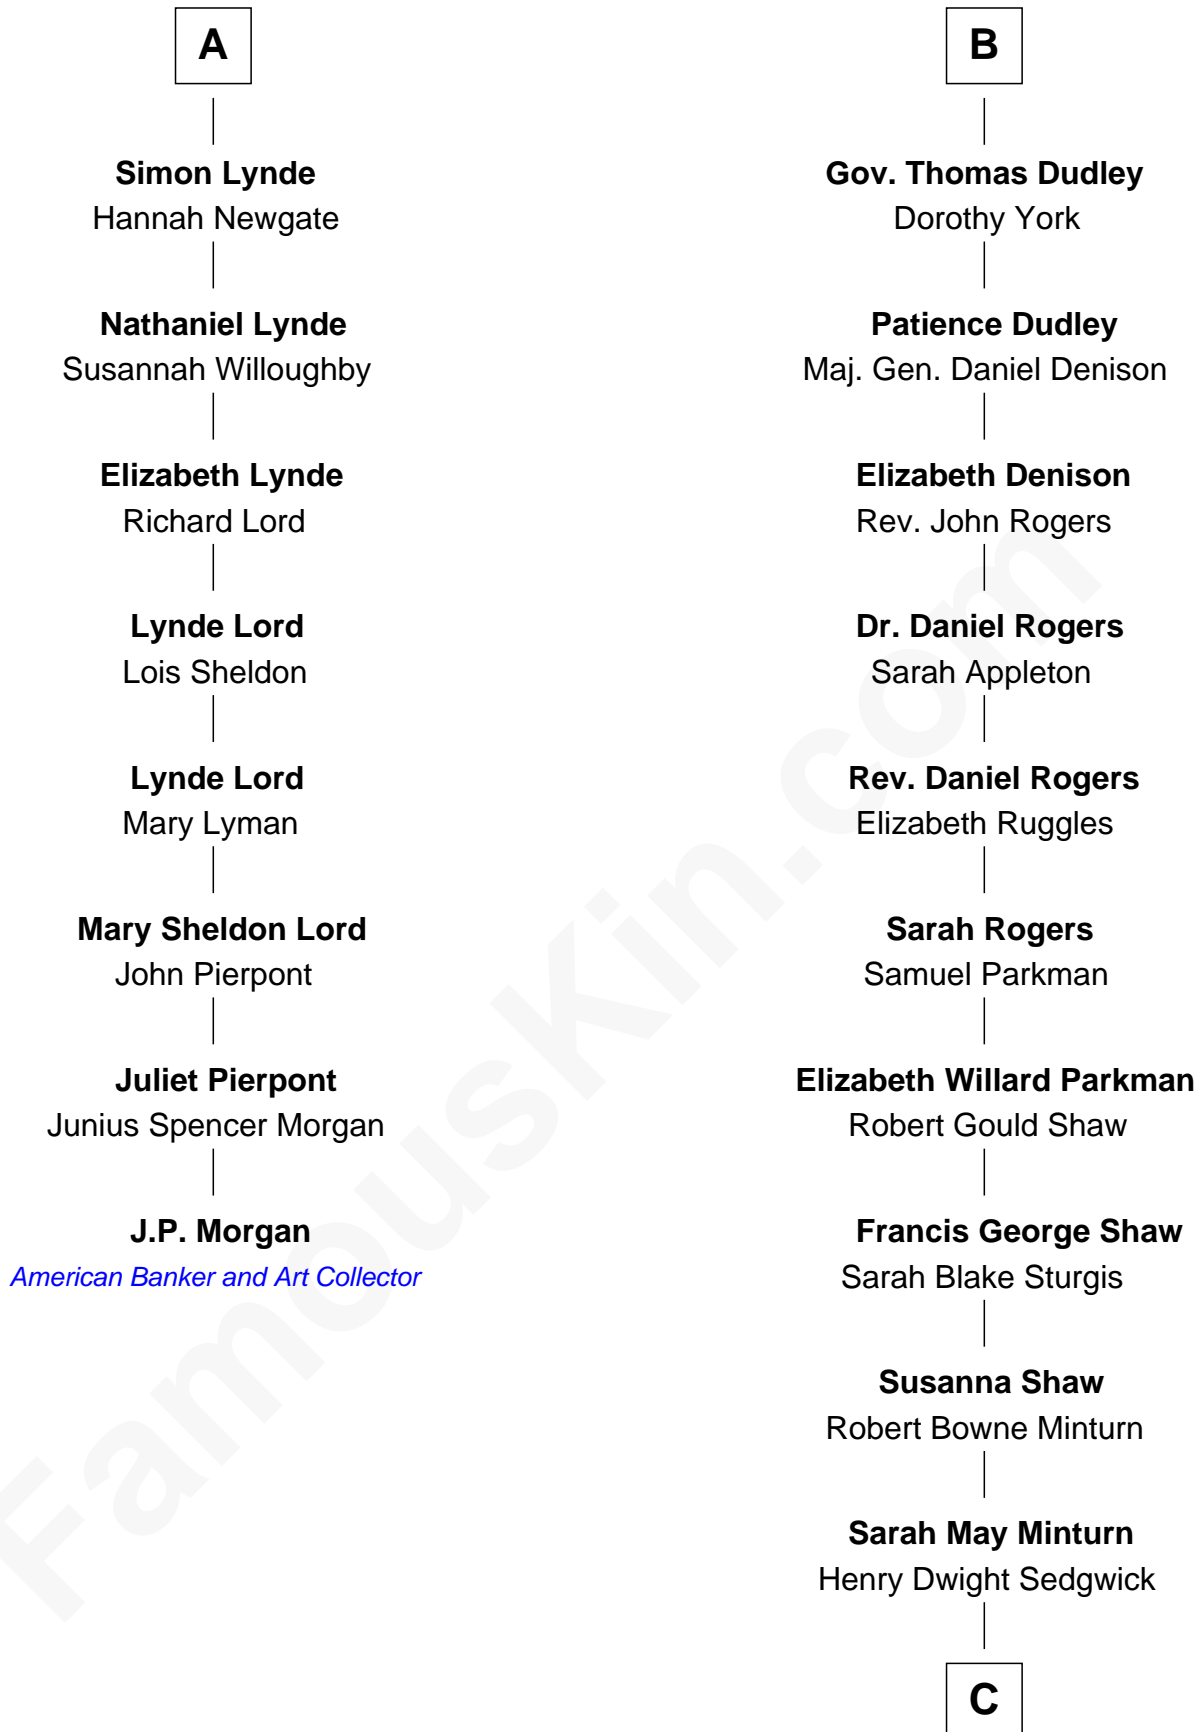

# FamousKin.com Relationship Chart of

**J.P. Morgan**

*American Banker and Art Collector*

14th cousin 5 times removed of

**Kyra Sedgwick**

*TV and Movie Actress*

**Sir Reynold Grey**

*with wife  
Joan Astley*

Elizabeth Isaac

**Anne Grey**

Simon Digby

**Everard Digby**

Katherine Stockbridge

**Elizabeth Digby**

Enoch Lynde

**A**

**Margaret Grey**

Sir William Bonville

**William Bonville**

Elizabeth Harington

**William Bonville**

Katherine Neville

**Cecily Bonville**

Thomas Grey

**Cecily Grey**

Sir John Sutton

**Sir Henry Dudley**

- - - - - Ashton

*Probable*

**Roger Dudley**

Susanna Thorne

**B**