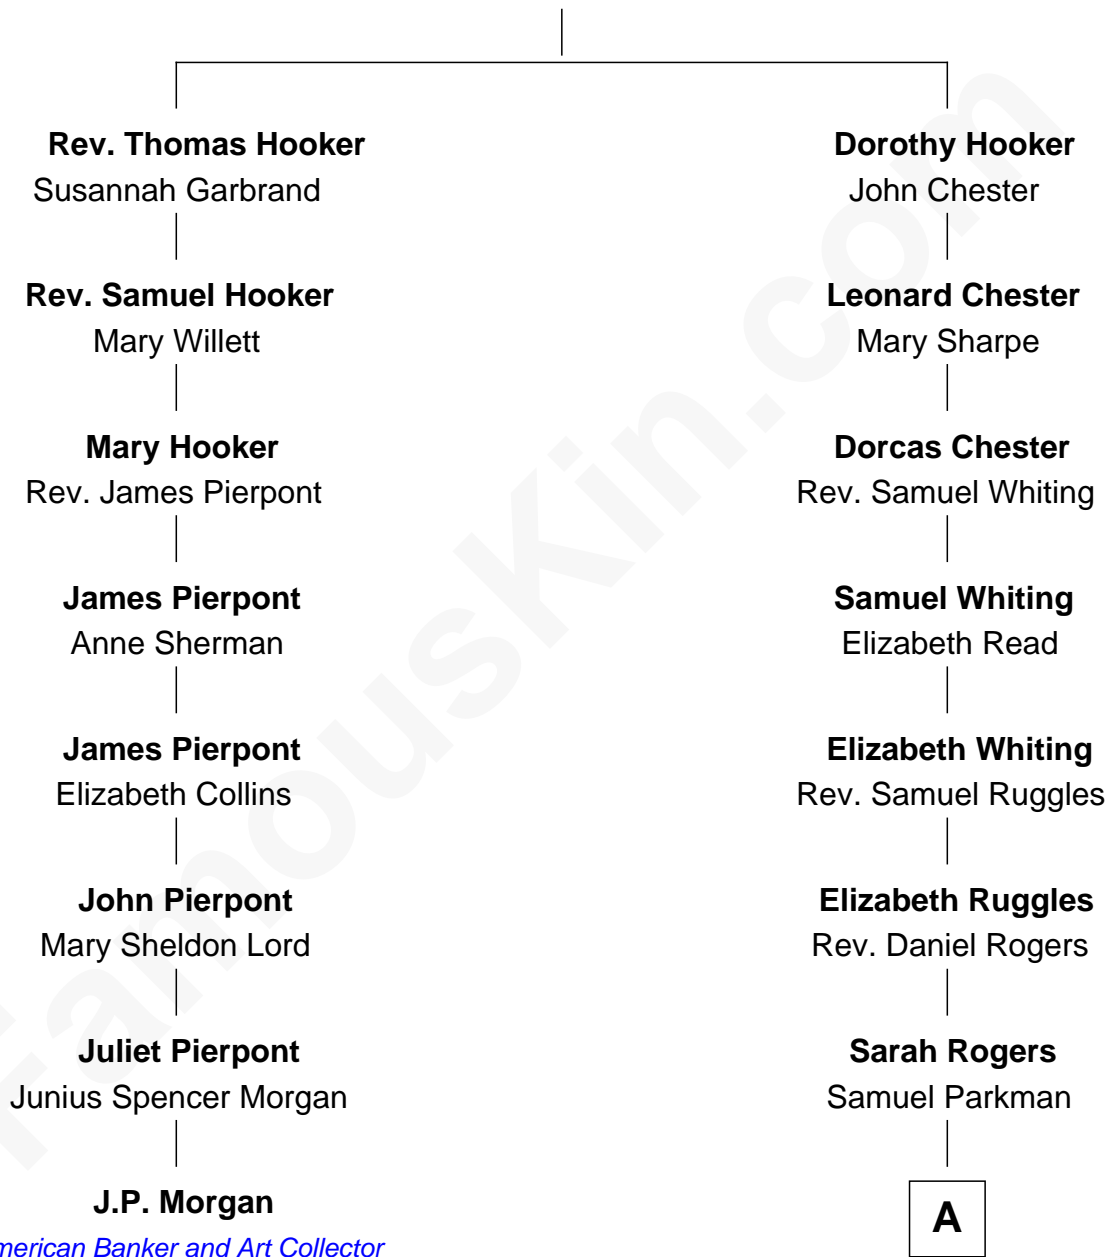

FamousKin.com Relationship Chart of

J.P. Morgan

American Banker and Art Collector

7th cousin 6 times removed of

Kyra Sedgwick

TV and Movie Actress

Thomas Hooker

A

Elizabeth Willard Parkman

Robert Gould Shaw

Francis George Shaw

Sarah Blake Sturgis

Susanna Shaw

Robert Bowne Minturn

Sarah May Minturn

Henry Dwight Sedgwick