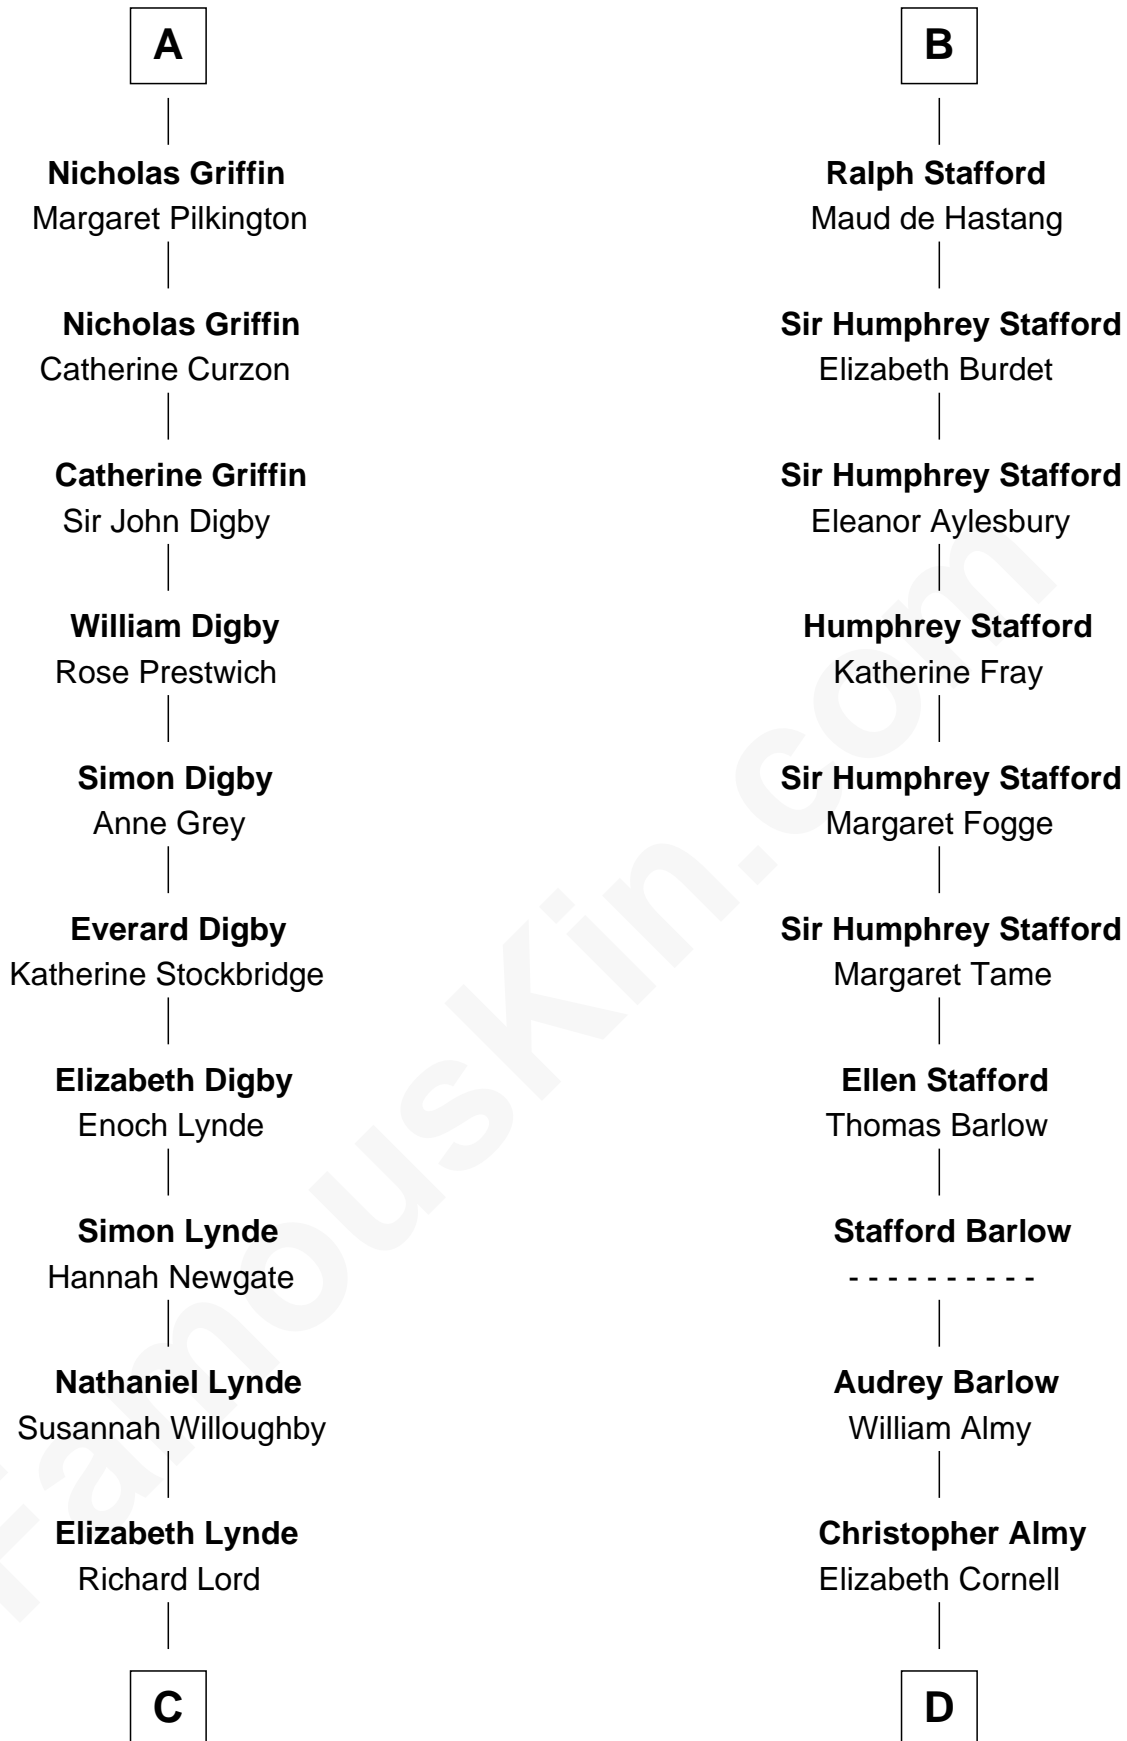

FamousKin.com Relationship Chart of

J.P. Morgan

American Banker and Art Collector

19th cousin 2 times removed of

William Ellery

Signer of the Declaration of Independence

Hugh de Kevelioc
Bertrade de Montfort

C

Lynde Lord
Lois Sheldon

Lynde Lord
Mary Lyman

Mary Sheldon Lord
John Pierpont

Juliet Pierpont
Junius Spencer Morgan

J.P. Morgan
American Banker and Art Collector

D

Col. Job Almy
Ann Lawton

Elizabeth Almy
William Ellery

William Ellery
Signer of Declaration of Independence