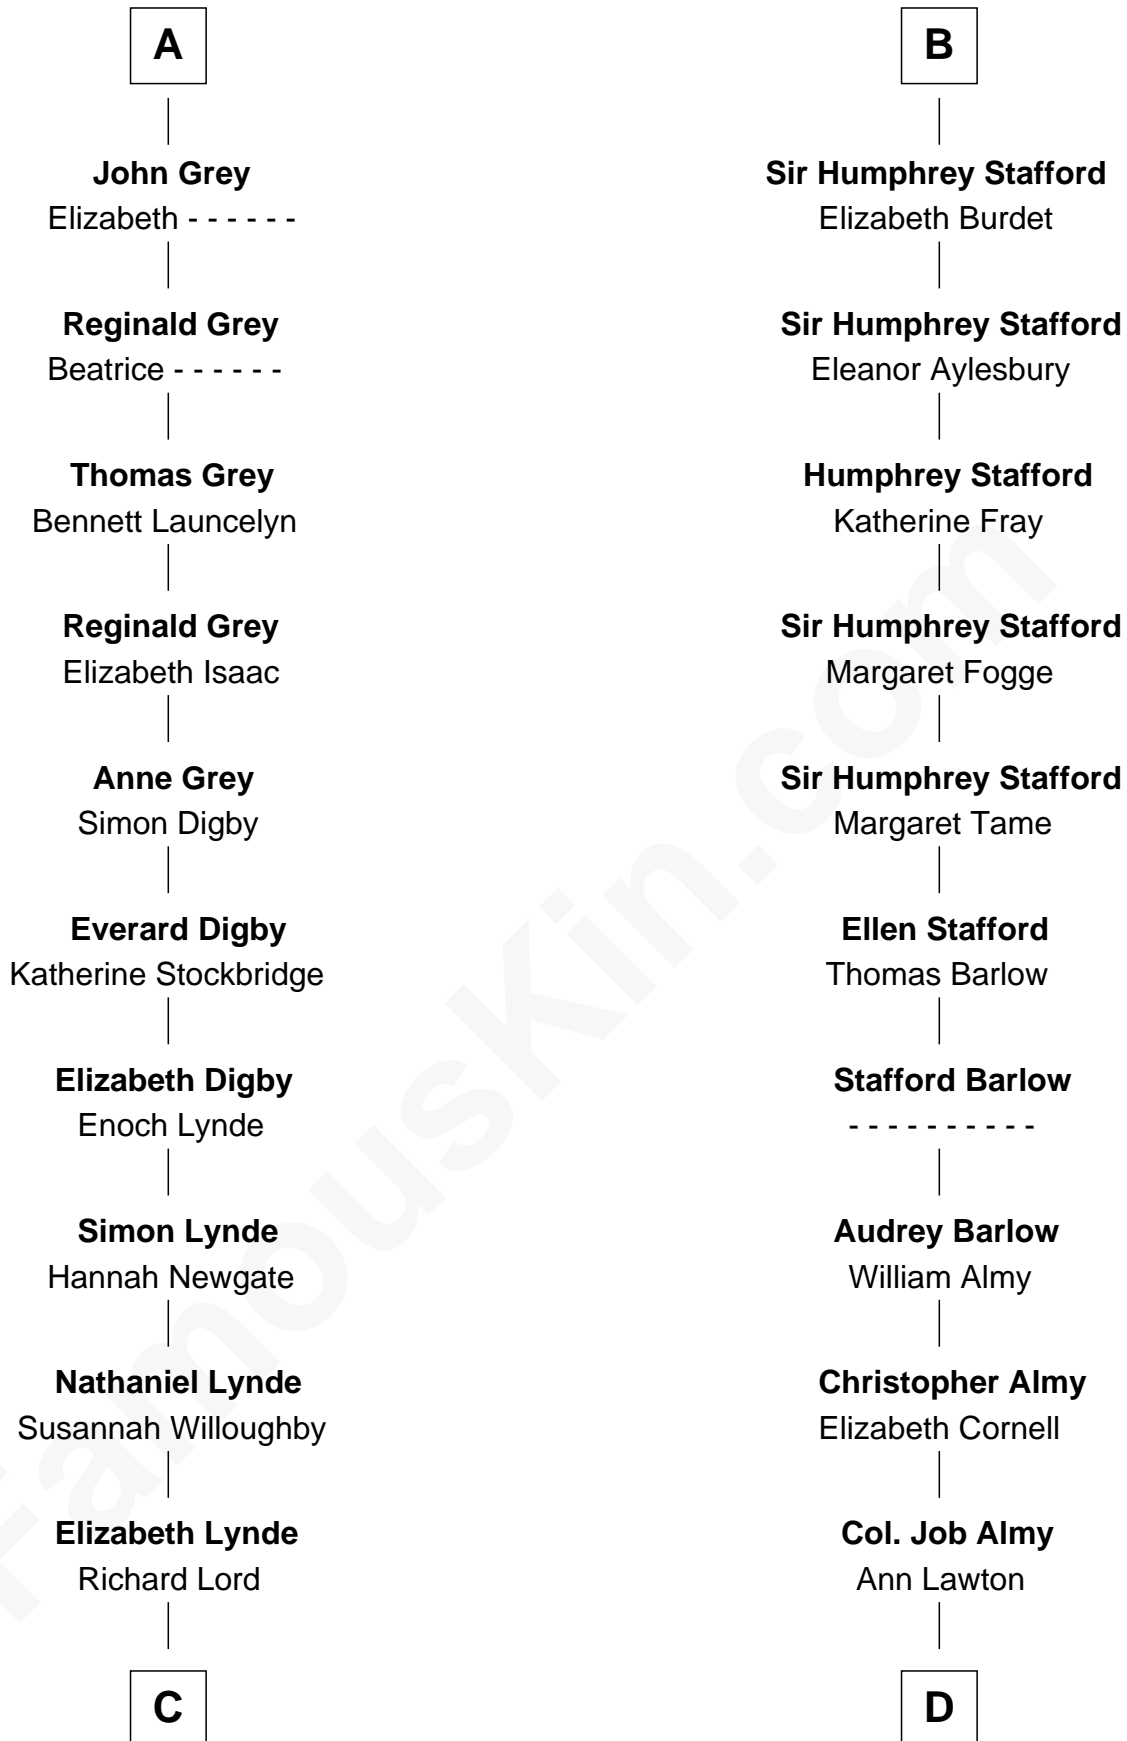

FamousKin.com Relationship Chart of

J.P. Morgan

American Banker and Art Collector

18th cousin 3 times removed of

William Ellery

Signer of the Declaration of Independence

Sir William Longespee

Ela of Salisbury

C

Lynde Lord
Lois Sheldon

Lynde Lord
Mary Lyman

Mary Sheldon Lord
John Pierpont

Juliet Pierpont
Junius Spencer Morgan

J.P. Morgan
American Banker and Art Collector

D

Elizabeth Almy
William Ellery