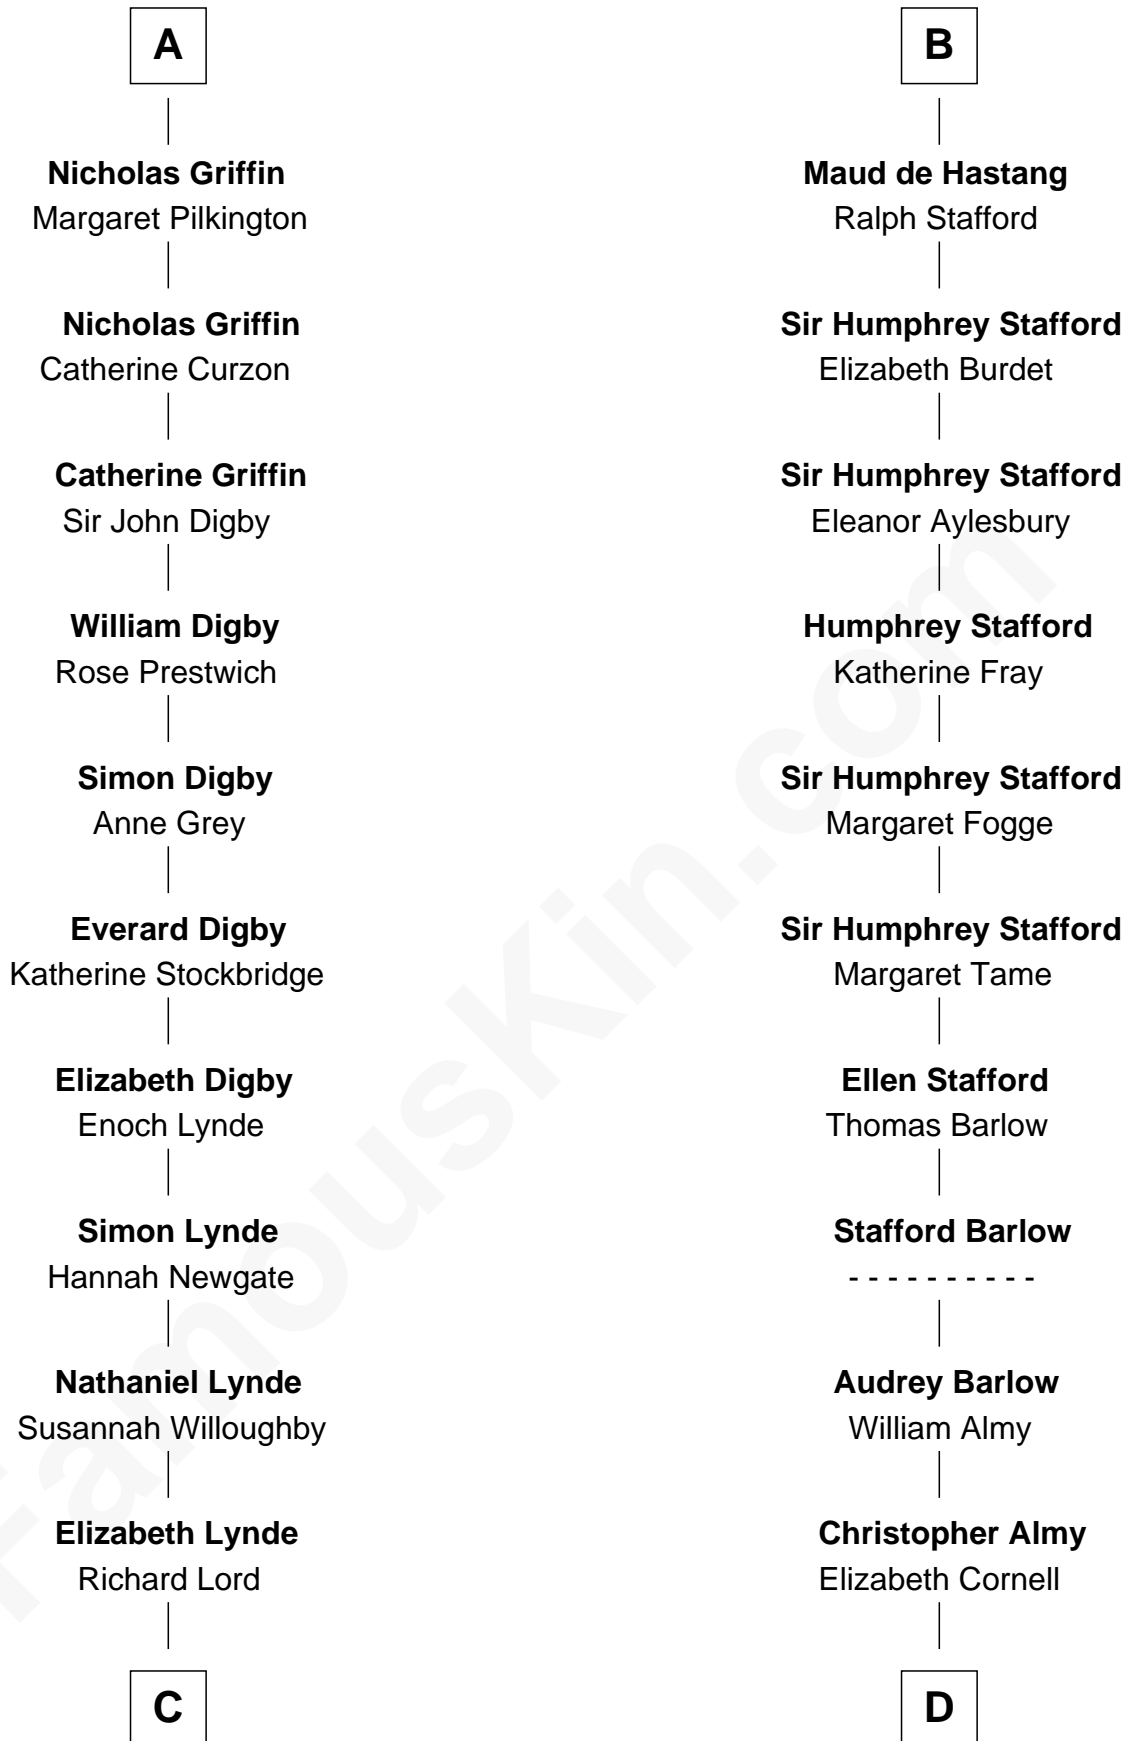

FamousKin.com Relationship Chart of

J.P. Morgan

American Banker and Art Collector

19th cousin 2 times removed of

William Ellery

Signer of the Declaration of Independence

C

Lynde Lord
Lois Sheldon

Lynde Lord
Mary Lyman

Mary Sheldon Lord
John Pierpont

Juliet Pierpont
Junius Spencer Morgan

J.P. Morgan
American Banker and Art Collector

D

Col. Job Almy
Ann Lawton

Elizabeth Almy
William Ellery

William Ellery
Signer of Declaration of Independence