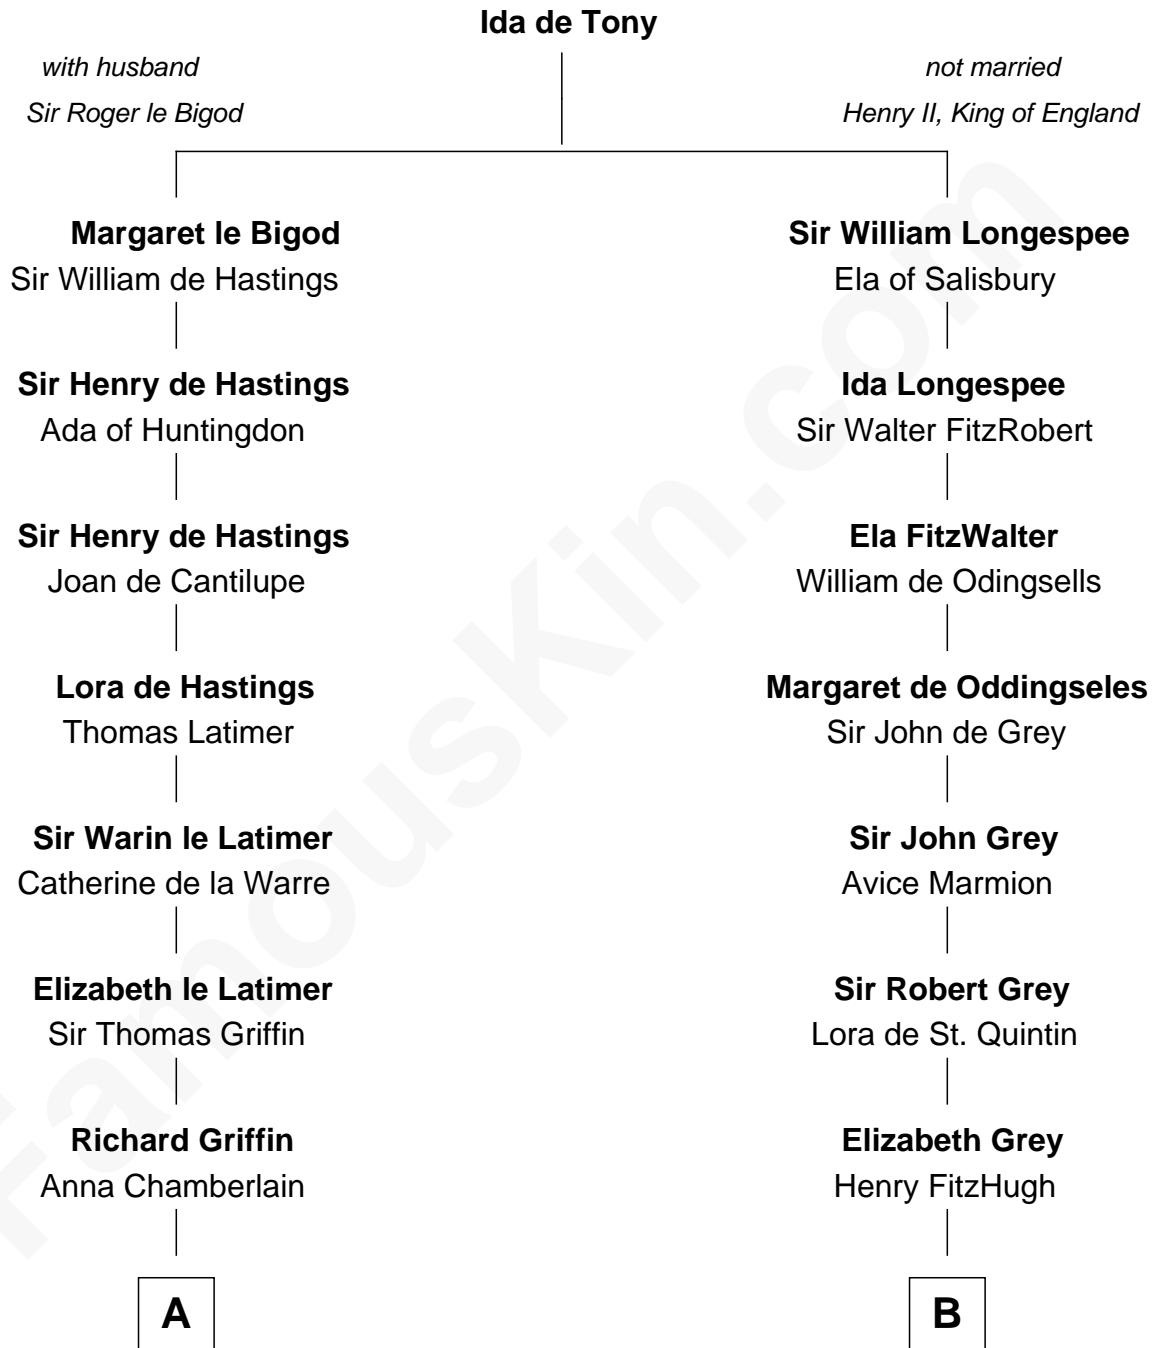

# FamousKin.com Relationship Chart of

**J.P. Morgan**

*American Banker and Art Collector*

**19th cousin 2 times removed of**

**Fletcher Christian**

*Leader of the mutiny on the Bounty*

THE "BOUNTY" AT SEASIDE

**Charles Christian**  
Anne Dixon

**Fletcher Christian**  
*Leader of the mutiny on the Bounty*

FamousKin.com