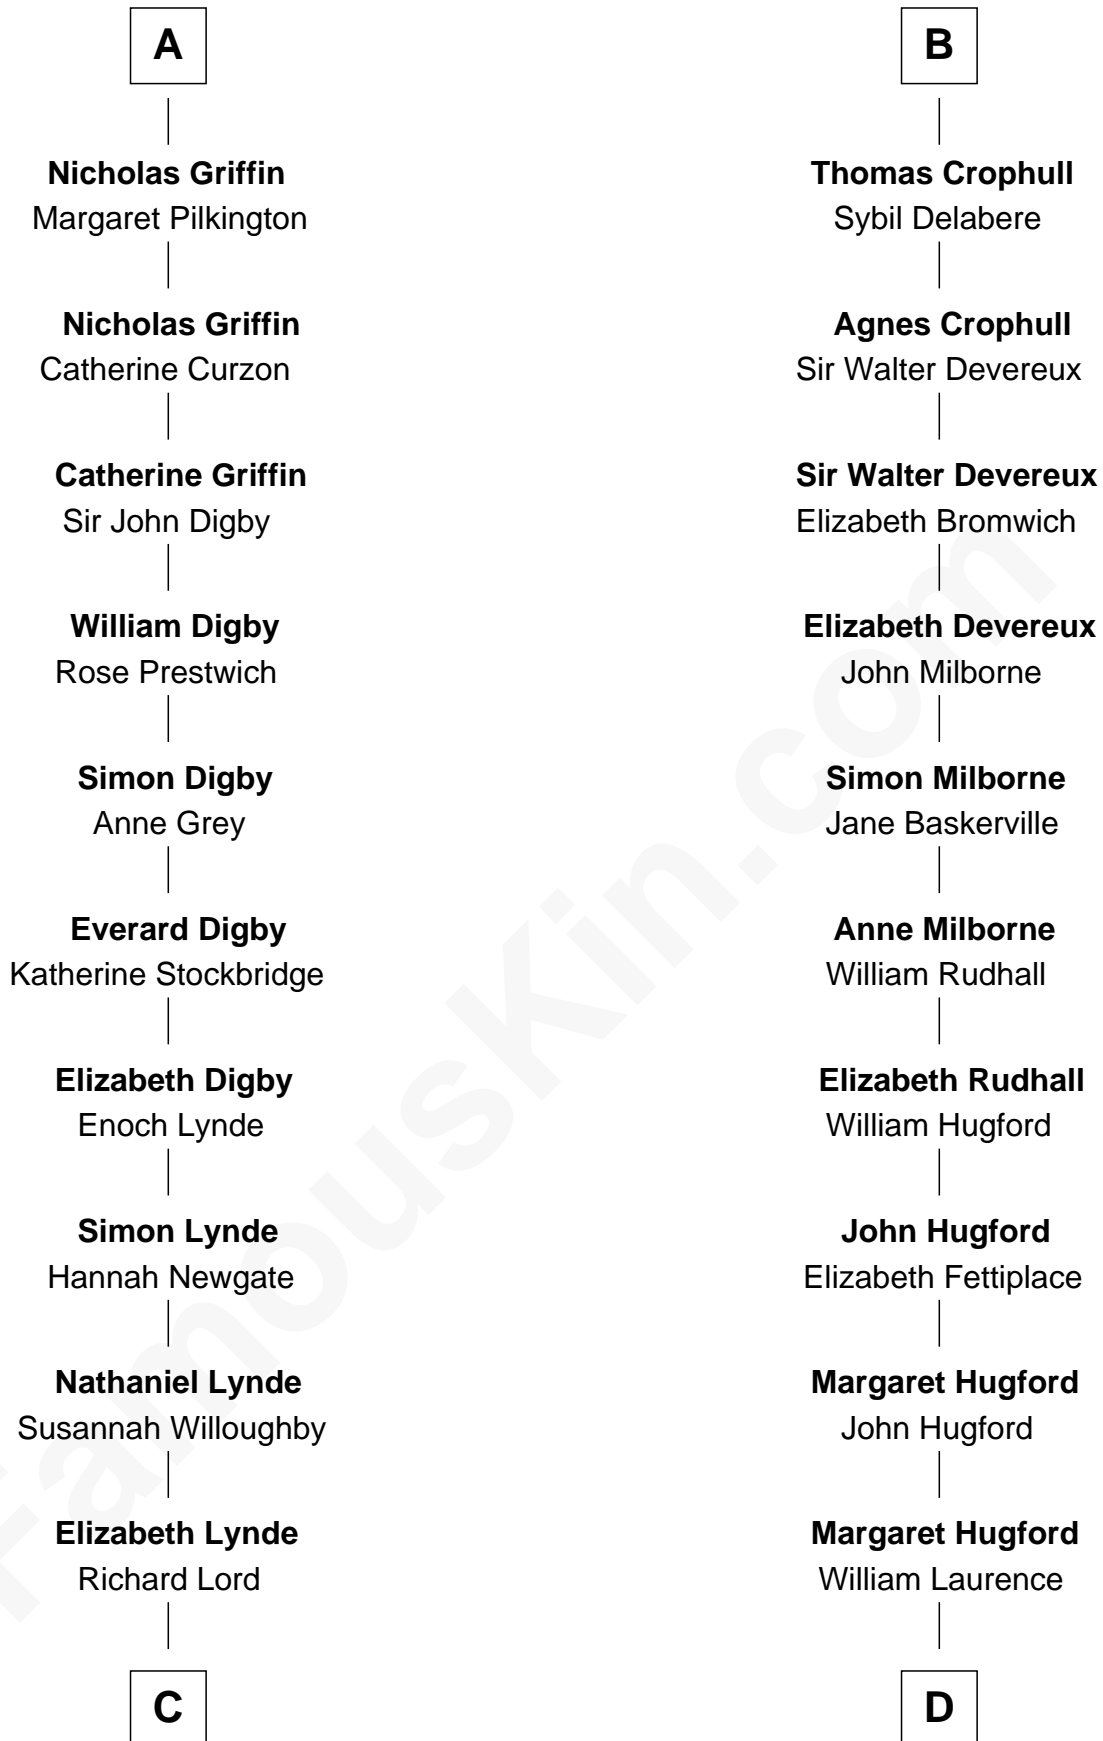

FamousKin.com Relationship Chart of

J.P. Morgan

American Banker and Art Collector

21st cousin of

Button Gwinnett

Signer of the Declaration of Independence

Henry of Huntingdon

Ada de Warenne

C

Lynde Lord
Lois Sheldon

Lynde Lord
Mary Lyman

Mary Sheldon Lord
John Pierpont

Juliet Pierpont
Junius Spencer Morgan

J.P. Morgan
American Banker and Art Collector

D

Elizabeth Laurence
George Gwinnett